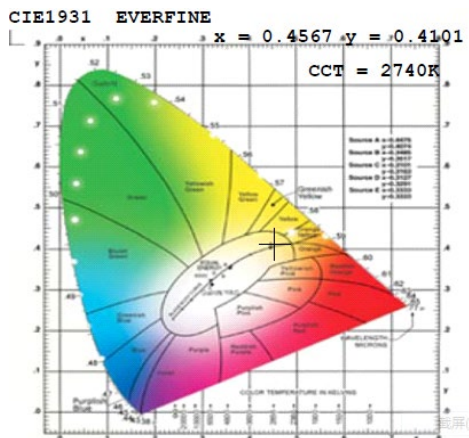

MODELS

A19-9W-27K-#PK
A19-9W-4K-#PK

A19-9W-3K-#PK
A19-9W-5K-#PK

LIGHT DISTRIBUTION ANGLE

SPECTRUM DIAGRAM

CHROMATICITY DIAGRAM CIE1931

CERTIFICATIONS

SPECIFICATIONS

Voltage	120V
Wattage	9W
Current	0.13A
Power Factor	0.5

LIGHTING PERFORMANCE

Lumens	850
Equivalency	60W
Color Temperature Changing	2700K-5000K
Color Rendering Index (CRI)	80
Beam Angle	240°
Dimmable	No
Efficiency (lm/w)	88.9
Frequency	60Hz