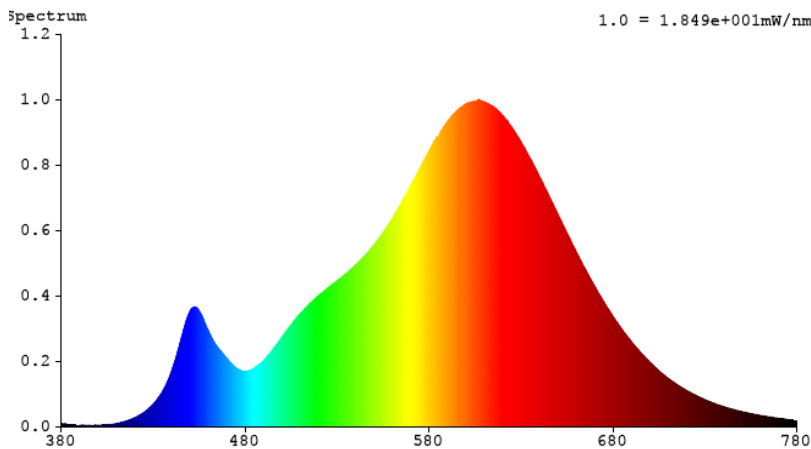

A19 9W

Ideal for home or office use in E26 socket fixtures. This LED light bulb is safe for home or museum artwork since it emits no UV. The 9W bulb is a 60W equivalent with its 850 lumens of bright light. Bulb is not dimmable.

MODELS

A19-9W-27K-#PK
A19-9W-4K-#PK

A19-9W-3K-#PK
A19-9W-5K-#PK

LIGHT DISTRIBUTION ANGLE

SPECTRUM DIAGRAM

CHROMATICITY DIAGRAM CIE1931

CERTIFICATIONS

SPECIFICATIONS

Voltage	120V
Wattage	9W
Current	0.13A
Power Factor	0.5

LIGHTING PERFORMANCE

Lumens	850
Equivalency	60W
Color Temperature Changing	2700K-5000K
Color Rendering Index (CRI)	80
Beam Angle	240°
Dimmable	No
Efficiency (lm/w)	88.9
Frequency	60Hz