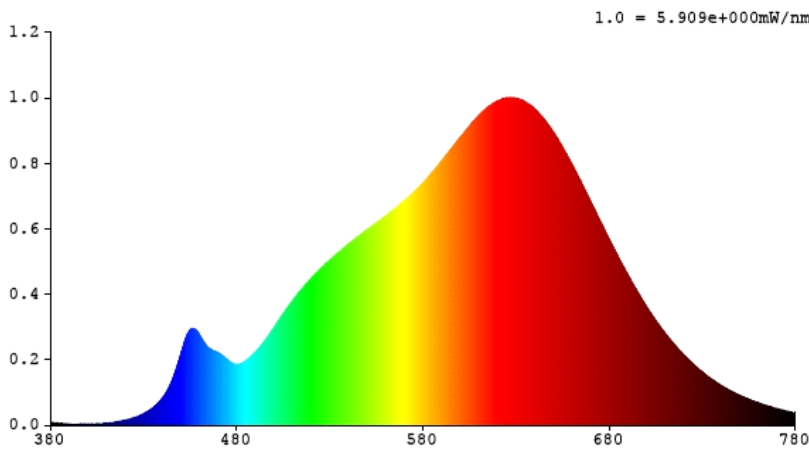

## A19 3W

With smooth dimming, accurate color rendering, and uniform light distribution, our 3W A19 LED Bulb is ideal for showcases, artwork, kitchen, lamps, office, and most household fixtures. This LED bulb is Title 20 and UL certified. Draws only 3W and is a 25W equivalent.

## LIGHT DISTRIBUTION ANGLE

### SPECTRUM DIAGRAM

2.7 SDCM

x=0.458 y=0.410 CEC/2700K

### LIGHTING PERFORMANCE

Lumens	250
Equivalency	40W
Color Temperature Changing	2700K-6000K
Color Rendering Index (CRI)	90
Beam Angle	240°
Dimmable	Yes
Efficiency (lm/w)	83.34
Frequency	60Hz