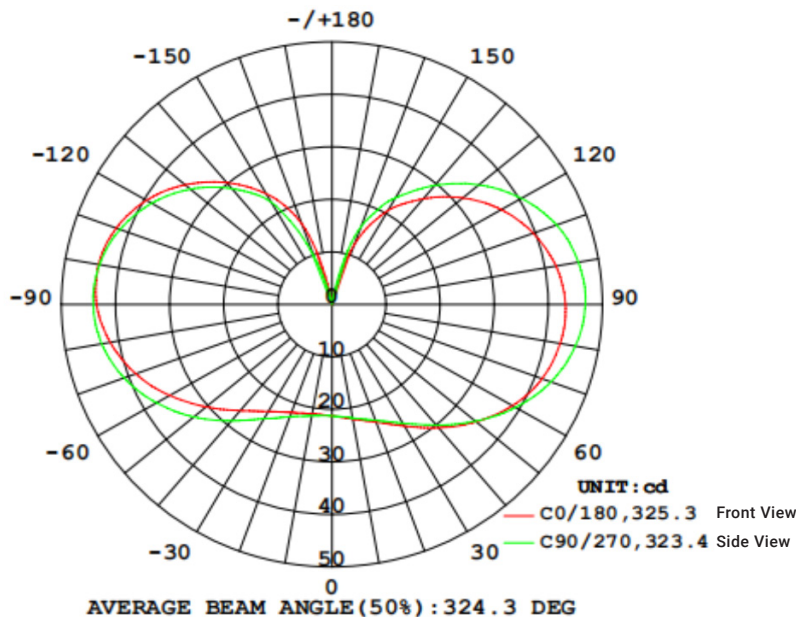

A15 CANDELABRA LED BULB

Dim your E12 chandelier or wall sconce light with these compact A15 Candelabra bulbs. Also great for small lamps, decorative accent lights, vanity mirrors, refrigerators, and ceiling fans. This bulb uses only 5W and is a 40W equivalent with its 500 lumens of instant on light.

MODELS

A15-5W-27K-# A15-5W-3K-# A15-5W-4K-# A15-5W-5K-#

LIGHT DISTRIBUTION ANGLE

LUMINOUS INTENSITY DISTRIBUTION DIAGRAM

CERTIFICATIONS

SPECIFICATIONS

Voltage	120V
Wattage	5W
Current	0.055A
Power Factor	0.7

LIGHTING PERFORMANCE

Lumens	450
Equivalency	40W
Color Temperature Changing	2700K-6000K
Color Rendering Index (CRI)	90
Beam Angle	300°
Dimmable	Yes
Efficiency (lm/w)	90
Frequency	60Hz

ENVIRONMENT

Operating Temperature	4°F to 104°F
Suitable for Wet Locations Ingress	Yes