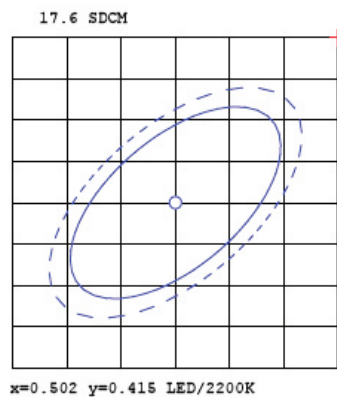

MODELS

A15_BUG-8W-2K-

LIGHT DISTRIBUTION ANGLE

SPECTRUM WAVE FORM

CHROMATICITY DIAGRAM CIE1931

CERTIFICATIONS

SPECIFICATIONS

Voltage	120V
Wattage	8W
Current	0.090A
Power Factor	0.7