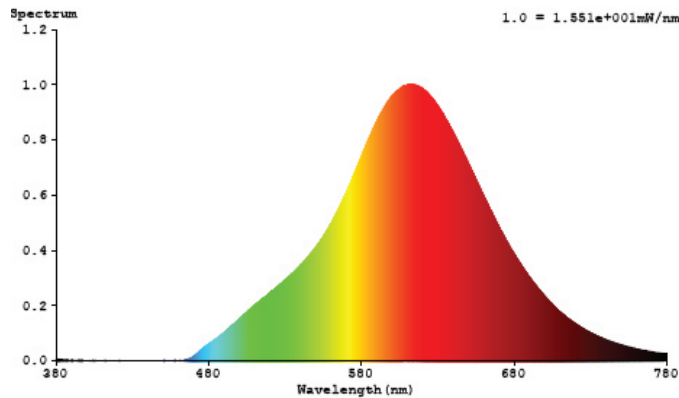

MODELS

A15_BUG-8W-2K-

LIGHT DISTRIBUTION ANGLE

SPECTRUM WAVE FORM

CHROMATICITY DIAGRAM CIE1931

CERTIFICATIONS

SPECIFICATIONS

Voltage	120V
Wattage	8W
Current	0.090A
Power Factor	0.7

LIGHTING PERFORMANCE

Lumens	600
Equivalency	40W
Color Temperature Changing	2000K
Color Rendering Index (CRI)	80
Beam Angle	240°
Dimmable	Yes
Efficiency (lm/w)	80
Frequency	60Hz

ENVIRONMENT

Operating Temperature	4°F to 104°F
Suitable for Damp Locations Ingress	Yes