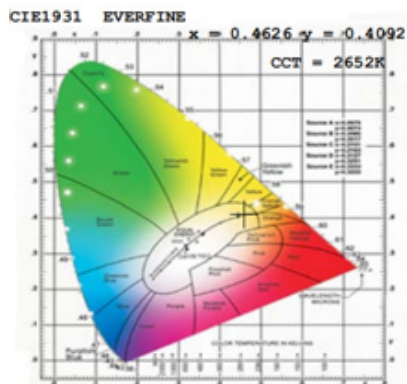

5/6" SMOOTH SELECTABLE RETROFIT LED LIGHT

Use slider switch to choose from 5 color temperatures during install. Very wide 90° beam angle lights a large area. Great for common areas at home or office. With 965LM brightness, the dimmable 13W LED is comparable to 75W. E26 and TP24 connectors included. Fits in 5" or 6" can.

MODELS

DL_SMDR56-13W-27K_5K-#PK

LIGHT DISTRIBUTION ANGLE

SPECTRUM DISTRIBUTION

CIE1931 Chromaticity Diagram

CERTIFICATIONS

SPECIFICATIONS

Voltage	120V
Wattage	13W
Current	0.125A
Power Factor	0.7

LIGHTING PERFORMANCE

Lumens	965
Equivalency	75W
Color Temperature	2700K-5000K
Color Rendering Index (CRI)	80
Beam Angle	90°
Dimmable	Yes
Efficiency (lm/w)	74.0
Frequency	60Hz

ENVIRONMENT

Operating Temperature	4°F to 104°F
Suitable for Damp Locations Ingress	Yes