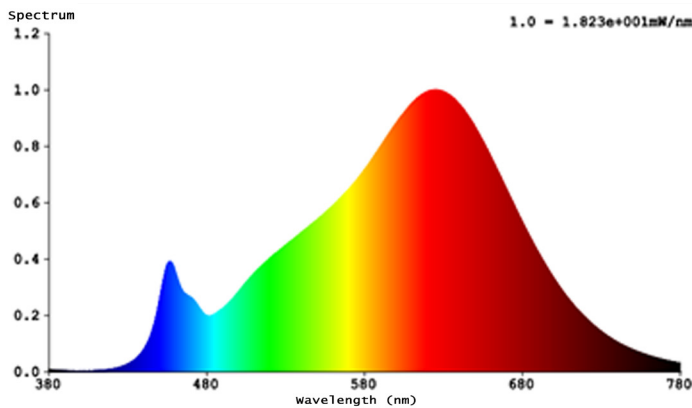

5/6" SMOOTH SELECTABLE RETROFIT LED LIGHT

Use slider switch to choose from 5 color temperatures during install. Very wide 90° beam angle lights a large area. Great for common areas at home or office. With 965LM brightness, the dimmable 13W LED is comparable to 75W. E26 and TP24 connectors included. Fits in 5" or 6" can.

MODELS

DL_SMDR56-13W-27K_5K-#PK

LIGHT DISTRIBUTION ANGLE

SPECTRUM DISTRIBUTION

CIE1931 Chromaticity Diagram

CERTIFICATIONS

SPECIFICATIONS

Voltage	120V
Wattage	13W
Current	0.125A
Power Factor	0.7

LIGHTING PERFORMANCE

Lumens	965
Equivalency	75W
Color Temperature	2700K-5000K
Color Rendering Index (CRI)	80
Beam Angle	90°
Dimmable	Yes
Efficiency (lm/w)	74.0
Frequency	60Hz

ENVIRONMENT

Operating Temperature	4°F to 104°F
Suitable for Damp Locations Ingress	Yes