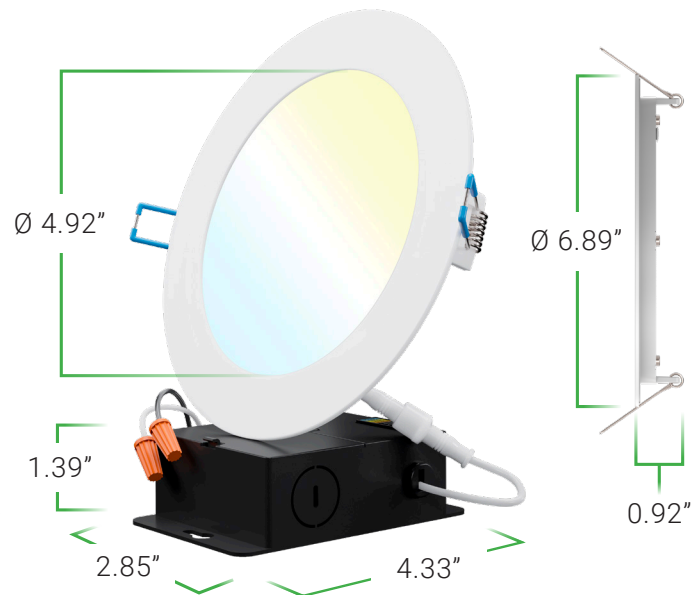

6" SLIM SELECTABLE WHITE LED LIGHT

Select the CCT of this dimmable Slim LED downlight during install with the slider switch on back of the included j-box to select preferred color (2700K, 3000K, 3500K, 4000K, 5000K). This 6" 14W Slim is a 100W equivalent and is IC rated. Install fast with spring-loaded brackets.

MODELS

DL_SL6-14W-27K_5K-#PK

LIGHT DISTRIBUTION ANGLE

SPECTRUM DISTRIBUTION

CIE1931 Chromaticity Diagram

CERTIFICATIONS

SPECIFICATIONS

Voltage	120V
Wattage	14W
Current	0.120A
Power Factor	0.900

LIGHTING PERFORMANCE

Lumens	850
Equivalency	100W
Selectable Color Temperature	2700K-5000K
Color Rendering Index (CRI)	90
Beam Angle	110°
Dimmable	Yes
Efficiency (lm/w)	60
Frequency	≥120Hz
Input Frequency	60Hz
Start Time	≥0.75