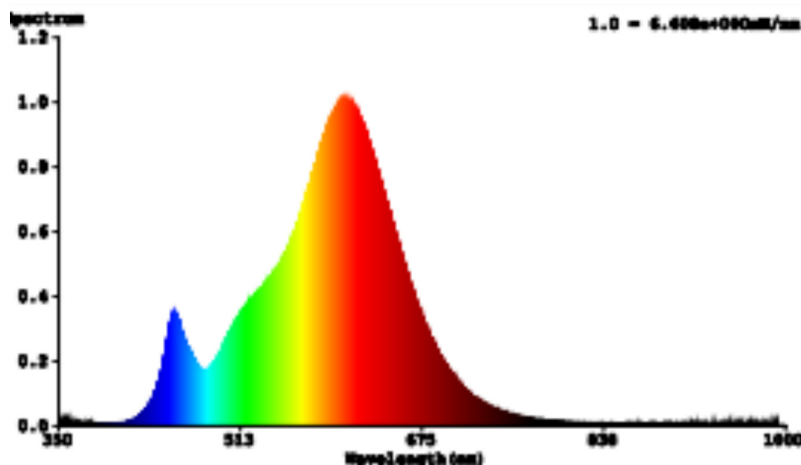

6" SLIM SELECTABLE WHITE LED LIGHT

Select the CCT of this dimmable Slim LED downlight during install with the slider switch on back of the included j-box to select preferred color (2700K, 3000K, 3500K, 4000K, 5000K). This 6" 14W Slim is a 100W equivalent and is IC rated. Install fast with spring-loaded brackets.

MODELS

DL_SL6-14W-27K_5K-#PK

LIGHT DISTRIBUTION ANGLE

SPECTRUM DISTRIBUTION

CIE1931 Chromaticity Diagram

CERTIFICATIONS

SPECIFICATIONS

Voltage	120V
Wattage	14W
Current	0.120A
Power Factor	0.900

LIGHTING PERFORMANCE

Lumens	850
Equivalency	100W
Selectable Color Temperature	2700K-5000K
Color Rendering Index (CRI)	90
Beam Angle	110°
Dimmable	Yes
Efficiency (lm/w)	60
Frequency	≥120Hz
Input Frequency	60Hz
Start Time	≥0.75