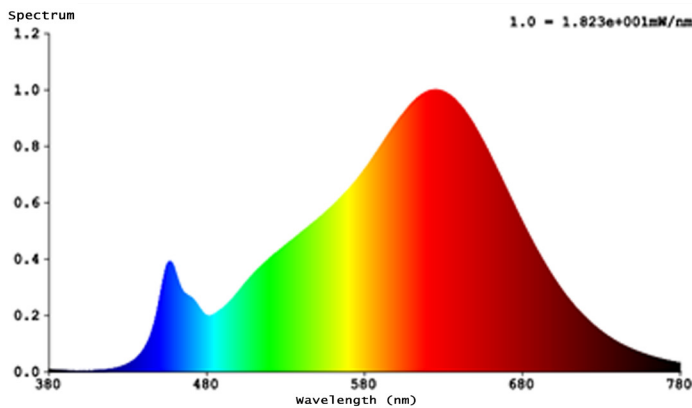

5/6" GIMBAL SELECTABLE RETROFIT LED LIGHT

Gimbal optic swivels 360° and tilts up to 45° to aim light where needed. Choose from 5 color temperatures during install. Very wide 90° beam angle lights a large area. Ideal for vaulted ceilings and artwork. This 12W LED is comparable to 60W. Adjusts to fit 5" or 6" cans.

MODELS

DL_G56-12W-27K_5K-#PK

LIGHT DISTRIBUTION ANGLE

SPECTRUM DISTRIBUTION

CIE1931 Chromaticity Diagram

CERTIFICATIONS

SPECIFICATIONS

Voltage	120V
Wattage	12W
Current	0.125A
Power Factor	0.7

LIGHTING PERFORMANCE

Lumens	800
Equivalency	60W
Color Temperature	2700K-5000K
Color Rendering Index (CRI)	80
Beam Angle	90°
Dimmable	Yes
Efficiency (lm/w)	67.0
Frequency	60Hz

ENVIRONMENT

Operating Temperature	4°F to 104°F
Suitable for Damp Locations Ingress	Yes