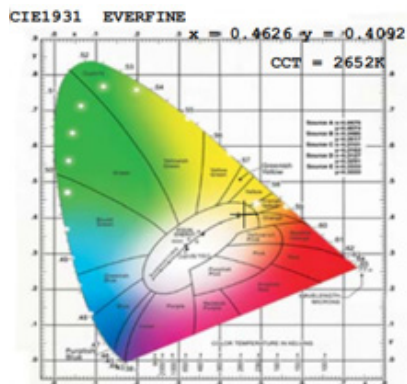

5/6" GIMBAL SELECTABLE RETROFIT LED LIGHT

Gimbal optic swivels 360° and tilts up to 45° to aim light where needed. Choose from 5 color temperatures during install. Very wide 90° beam angle lights a large area. Ideal for vaulted ceilings and artwork. This 12W LED is comparable to 60W. Adjusts to fit 5" or 6" cans.

MODELS

DL_G56-12W-27K_5K-#PK

LIGHT DISTRIBUTION ANGLE

SPECTRUM DISTRIBUTION

CIE1931 Chromaticity Diagram

CERTIFICATIONS

SPECIFICATIONS

Voltage	120V
Wattage	12W
Current	0.125A
Power Factor	0.7

LIGHTING PERFORMANCE

Lumens	800
Equivalency	60W
Color Temperature	2700K-5000K
Color Rendering Index (CRI)	80
Beam Angle	90°
Dimmable	Yes
Efficiency (lm/w)	67.0
Frequency	60Hz

ENVIRONMENT

Operating Temperature	4°F to 104°F
Suitable for Damp Locations Ingress	Yes