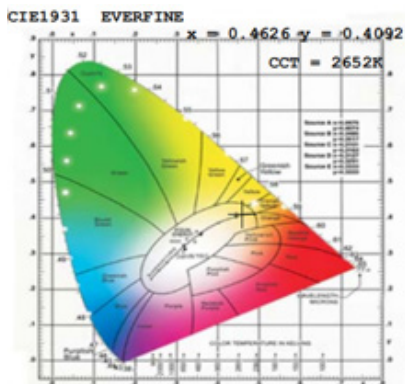

## 5/6" BAFFLE SELECTABLE RETROFIT LED LIGHT

Use slider switch to choose from 5 color temperatures during install. Very wide 90° beam angle lights a large area. Great for common areas at home or office. With 965LM brightness, the dimmable 13W LED is comparable to 75W. E26 and TP24 connectors included. Fits in 5" or 6" can.

### LIGHT DISTRIBUTION ANGLE

#### SPECTRUM DISTRIBUTION

CIE1931 Chromaticity Diagram

#### LIGHTING PERFORMANCE

Lumens	965
Equivalency	75W
Color Temperature	2700K-5000K
Color Rendering Index (CRI)	80
Beam Angle	90°
Dimmable	Yes
Efficiency (lm/w)	74.0
Frequency	60Hz