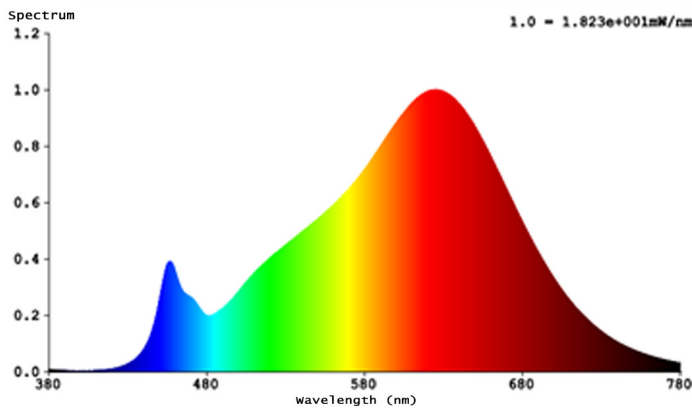

5/6" BAFFLE SELECTABLE RETROFIT LED LIGHT

Use slider switch to choose from 5 color temperatures during install. Very wide 90° beam angle lights a large area. Great for common areas at home or office. With 965LM brightness, the dimmable 13W LED is comparable to 75W. E26 and TP24 connectors included. Fits in 5" or 6" can.

MODELS

DL_BFDR56-13W-27K_5K-#PK

LIGHT DISTRIBUTION ANGLE

SPECTRUM DISTRIBUTION

CIE1931 Chromaticity Diagram