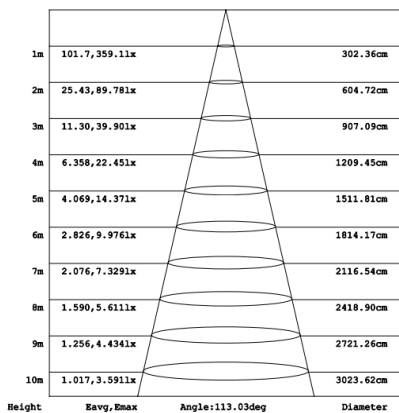

## MODELS

DL\_DK56-15W-3K\_65K-#PK

## LIGHT DISTRIBUTION ANGLE

### SPECTRAL DISTRIBUTION

### ILLUMINANCE CONE DIAGRAM (AAI FIGURE)

**NOTE:** The curves indicate the illuminated area and the average illumination at different distances.