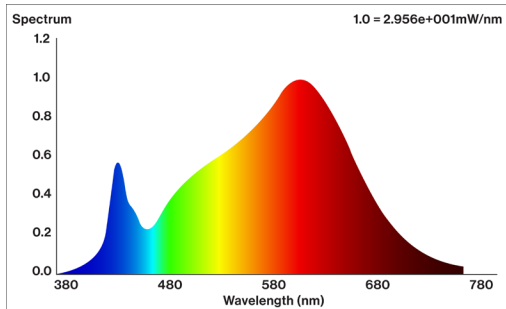

LIGHT DISTRIBUTION ANGLE

SPECTRAL DISTRIBUTION

ILLUMINANCE CONE DIAGRAM (AAI FIGURE)

NOTE: The curves indicate the illuminated area and the average illumination at different distances.