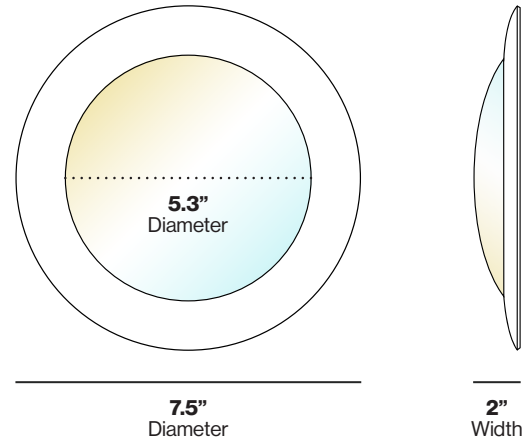

# 5/6" SELECTABLE DISK LED LIGHT

This recessed LED downlight provides excellent color rendering (CRI 90+) and includes a wide range of color temperature options (3000K/4000K/5000K/6000K/6500K) to suit any mood or space.

## LIGHT DISTRIBUTION ANGLE

### ILLUMINANCE CONE DIAGRAM (AAI FIGURE)

**NOTE:** The curves indicate the illuminated area and the average illumination at different distances.