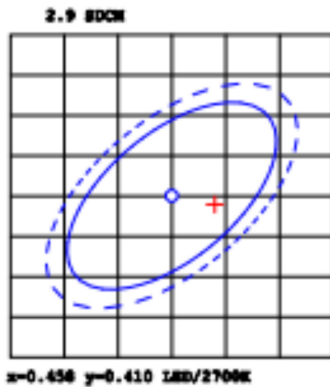

4" SLIM SELECTABLE WHITE LED LIGHT

Select the CCT of this dimmable Slim LED downlight during install with the slider switch on back of the included j-box to select preferred color (2700K, 3000K, 4000K, 5000K). This 4" Slim is a 60W equivalent and is IC rated. Install fast with spring-loaded brackets.

MODELS

DL_SL4-10W-27K_5K

LIGHT DISTRIBUTION ANGLE

CIE1931 Chromaticity Diagram

NOTE: The curves indicate the illuminated area and the average illumination at different distances.

CERTIFICATIONS

SPECIFICATIONS

Voltage	120V
Wattage	10W
Current	0.092A
Power Factor	0.90

LIGHTING PERFORMANCE

Lumens	650 lm
Equivalency	60W
Frequency	≥ 120 Hz
Color Rendering Index	90
Beam Angle	110°
Dimmable	Yes
Efficacy	65 lm/w
Color Temperature	2700K/3000K/ 4000K/5000K