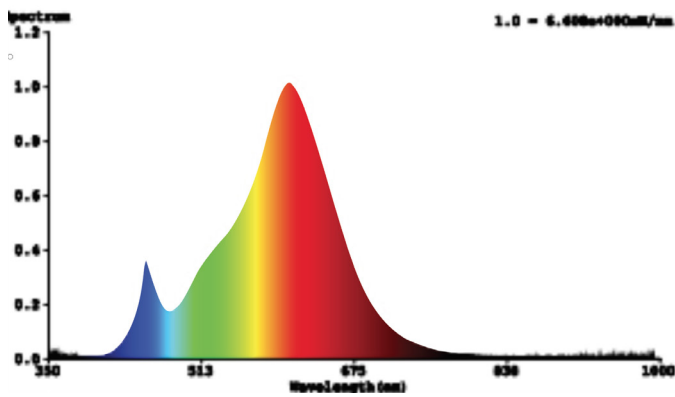

4" SLIM SELECTABLE WHITE LED LIGHT

Select the CCT of this dimmable Slim LED downlight during install with the slider switch on back of the included j-box to select preferred color (2700K, 3000K, 4000K, 5000K). This 4" Slim is a 60W equivalent and is IC rated. Install fast with spring-loaded brackets.

MODELS

DL_SL4-10W-27K_5K

LIGHT DISTRIBUTION ANGLE

CIE1931 Chromaticity Diagram

NOTE: The curves indicate the illuminated area and the average illumination at different distances.

CERTIFICATIONS

SPECIFICATIONS

Voltage	120V
Wattage	10W
Current	0.092A
Power Factor	0.90

LIGHTING PERFORMANCE

Lumens	650 lm
Equivalency	60W
Frequency	≥ 120 Hz
Color Rendering Index	90
Beam Angle	110°
Dimmable	Yes
Efficacy	65 lm/w
Color Temperature	2700K/3000K/ 4000K/5000K