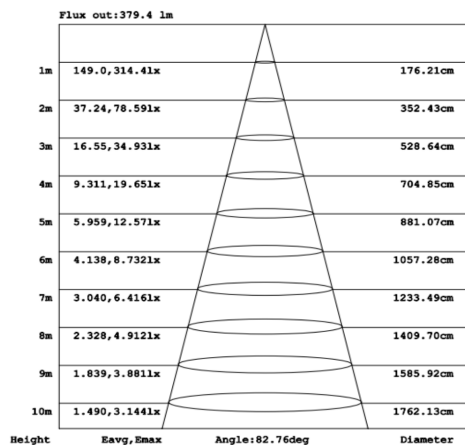

4" SLIM GIMBAL SELECTABLE LED LIGHT

Select from 5 color temperatures (2700K, 3000K, 3500K, 4000K, 5000K) during install with a simple slider switch on the j-box. This IC rated gimbal quickly installs in your ceiling with spring-loaded brackets, no can required. Swivel and tilt the optic to desired position.

MODELS

DL_G4-12W-27K_5K-6PK

LIGHT DISTRIBUTION ANGLE

SPECTRUM DISTRIBUTION

NOTE:

The Curves indicate the illuminated area and the average illumination when the luminaire is at different distances.

CERTIFICATIONS

SPECIFICATIONS

Voltage	120V
Wattage	12W
Current	0.105A
Power Factor	0.9

LIGHTING PERFORMANCE

Lumens	750
Equivalency	75W
Selectable Color Temperature	2700K-5000K
Color Rendering Index (CRI)	90
Beam Angle	90°
Dimmable	Yes
Efficiency (lm/w)	62.50
Frequency	≥120Hz
Input Frequency	60Hz
Start Time	≤0.75
Transient Protection	Ring Wave Interference