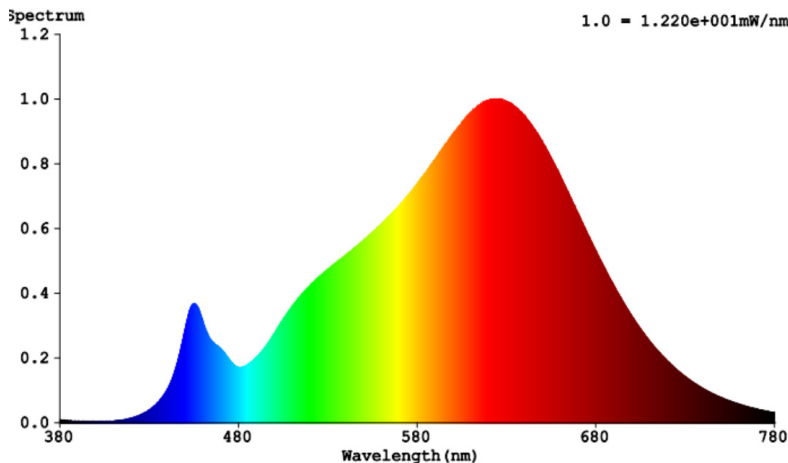

4" SLIM GIMBAL SELECTABLE LED LIGHT

Select from 5 color temperatures (2700K, 3000K, 3500K, 4000K, 5000K) during install with a simple slider switch on the j-box. This IC rated gimbal quickly installs in your ceiling with spring-loaded brackets, no can required. Swivel and tilt the optic to desired position.

MODELS

DL_G4-12W-27K_5K-6PK

LIGHT DISTRIBUTION ANGLE

SPECTRUM DISTRIBUTION

NOTE:

The Curves indicate the illuminated area and the average illumination when the luminaire is at different distances.

CERTIFICATIONS

SPECIFICATIONS

Voltage	120V
Wattage	12W
Current	0.105A
Power Factor	0.9

LIGHTING PERFORMANCE

Lumens	750
Equivalency	75W
Selectable Color Temperature	2700K-5000K
Color Rendering Index (CRI)	90
Beam Angle	90°
Dimmable	Yes
Efficiency (lm/w)	62.50
Frequency	≥120Hz
Input Frequency	60Hz
Start Time	≤0.75
Transient Protection	Ring Wave Interference