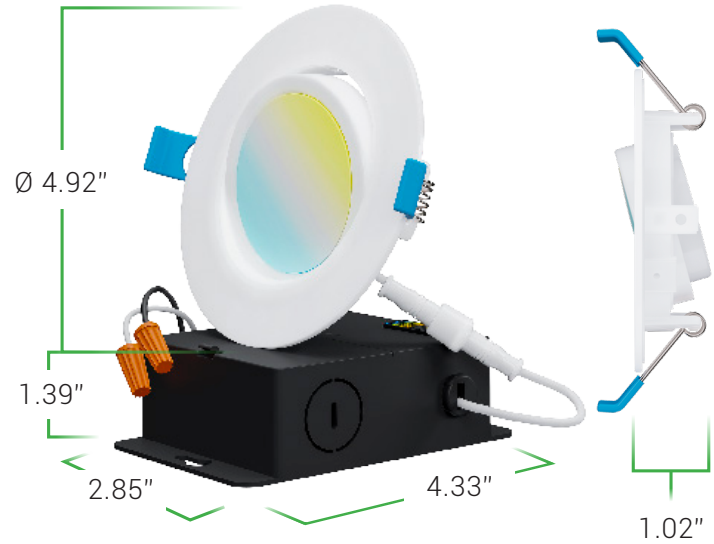

4" SLIM GIMBAL SELECTABLE LED LIGHT

Select from 5 color temperatures (2700K, 3000K, 3500K, 4000K, 5000K) during install with a simple slider switch on the j-box. This IC rated gimbal quickly installs in your ceiling with spring-loaded brackets, no can required. Swivel and tilt the optic to desired position.

MODELS

DL_G4-12W-27K_5K-6PK

LIGHT DISTRIBUTION ANGLE

SPECTRUM DISTRIBUTION

NOTE:

The Curves indicate the illuminated area and the average illumination when the luminaire is at different distances.

CERTIFICATIONS

SPECIFICATIONS

Voltage	120V
Wattage	12W
Current	0.105A
Power Factor	0.9

LIGHTING PERFORMANCE

Lumens	750
Equivalency	75W
Selectable Color Temperature	2700K-5000K
Color Rendering Index (CRI)	90
Beam Angle	90°
Dimmable	Yes
Efficiency (lm/w)	62.50
Frequency	≥120Hz
Input Frequency	60Hz
Start Time	≤0.75
Transient Protection	Ring Wave Interference