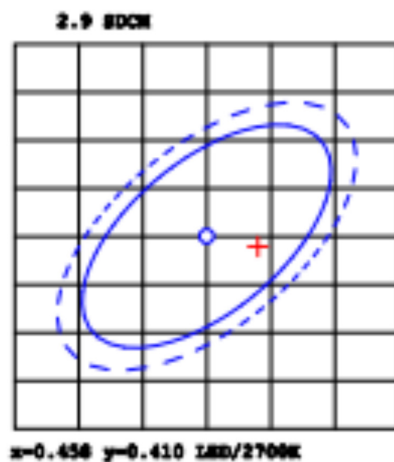

4" SLIM BAFFLE WITH SELECTABLE CCT

This dimmable 4" Slim Baffle Trim light is IC rated and installs quickly and easily with spring-loaded brackets. Select your CCT of choice (2700K, 3000K, 3500K, 4000K, 5000K) during installation using the slider switch on the back of the included junction box.

MODELS

DL_SLBF4-10W-27K_5K-#PK

LIGHT DISTRIBUTION ANGLE

SPECTRUM DISTRIBUTION

CIE1931 Chromaticity Diagram

CERTIFICATIONS

SPECIFICATIONS

Voltage	120V
Wattage	10W
Current	0.11
Power Factor	0.7