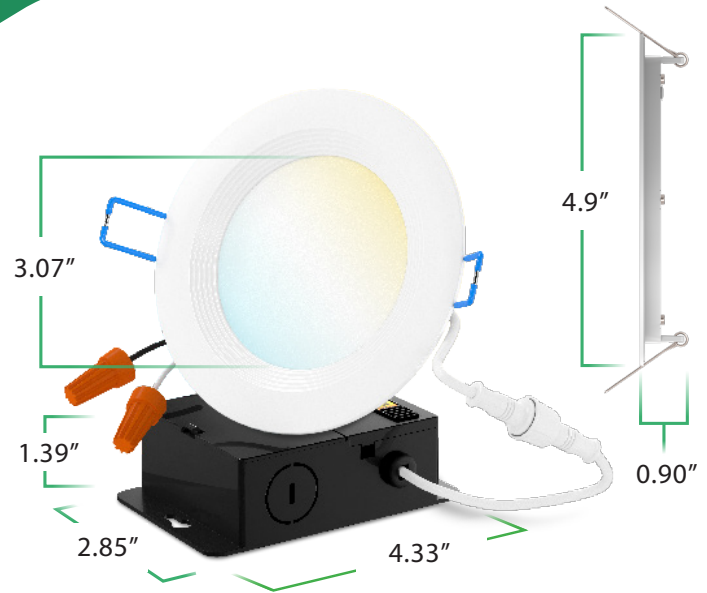

4" SLIM BAFFLE WITH SELECTABLE CCT

This dimmable 4" Slim Baffle Trim light is IC rated and installs quickly and easily with spring-loaded brackets. Select your CCT of choice (2700K, 3000K, 3500K, 4000K, 5000K) during installation using the slider switch on the back of the included junction box.

MODELS

DL_SLBF4-10W-27K_5K-#PK

LIGHT DISTRIBUTION ANGLE

SPECTRUM DISTRIBUTION

CIE1931 Chromaticity Diagram

CERTIFICATIONS

SPECIFICATIONS

Voltage	120V
Wattage	10W
Current	0.11
Power Factor	0.7

LIGHTING PERFORMANCE

Lumens	650
Equivalency	60W
Selectable Color Temperature	2700K-5000K
Color Rendering Index (CRI)	90
Beam Angle	110°
Dimmable	Yes
Efficiency (lm/w)	65
Frequency	≥120Hz
Input Frequency	60Hz
Start Time	≤0.75