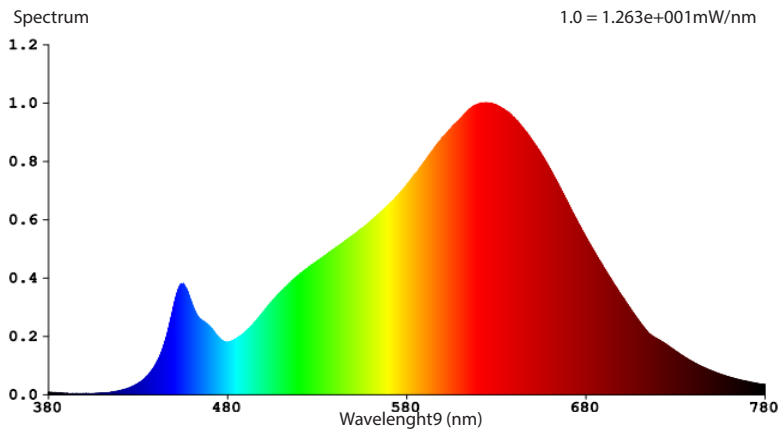

4" SLIM BAFFLE WITH SELECTABLE CCT

This dimmable 4" Slim Baffle Trim light is IC rated and installs quickly and easily with spring-loaded brackets. Select your CCT of choice (2700K, 3000K, 3500K, 4000K, 5000K) during installation using the slider switch on the back of the included junction box.

MODELS

DL_SLBF4-10W-27K_5K-#PK

LIGHT DISTRIBUTION ANGLE

SPECTRUM DISTRIBUTION

CIE1931 Chromaticity Diagram

CERTIFICATIONS

SPECIFICATIONS

Voltage	120V
Wattage	10W
Current	0.11
Power Factor	0.7

LIGHTING PERFORMANCE

Lumens	650
Equivalency	60W
Selectable Color Temperature	2700K-5000K
Color Rendering Index (CRI)	90
Beam Angle	110°
Dimmable	Yes
Efficiency (lm/w)	65
Frequency	≥120Hz
Input Frequency	60Hz
Start Time	≤0.75