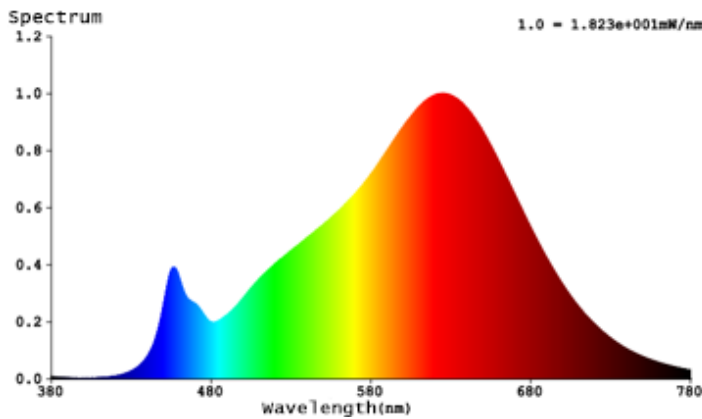

4" BAFFLE SELECTABLE RETROFIT LED LIGHT

Choose from 5 color temperatures during install with slider switch. Accurate color rendering with high CRI 90+ is great for restaurants, retail, kitchens, and art galleries. Dimmable 11W LED is comparable to a 40W bulb. E26 adapter and TP24 connector included. Fits in 4" can.

MODELS

DL_BFDR4-11W-27K_5K-#PK

LIGHT DISTRIBUTION ANGLE

SPECTRUM DISTRIBUTION

CIE1931 Chromaticity Diagram