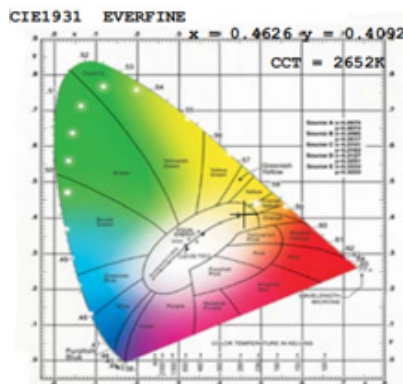

CERTIFICATIONS