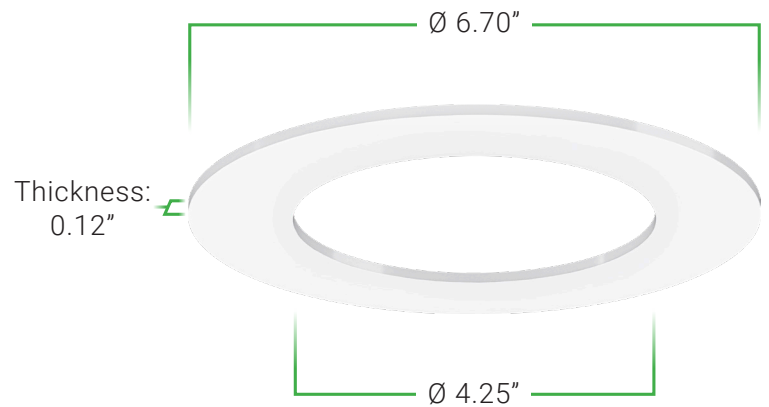

## GOOF RING FOR 4" RECESSED LIGHTS

Quickly cover oversize holes and miscut ceilings behind this trim overlay for 4" retrofits, ceiling fans, and small base ceiling fixtures. Features a matte white finish. Easily installed between retrofit and ceiling for a clean look.