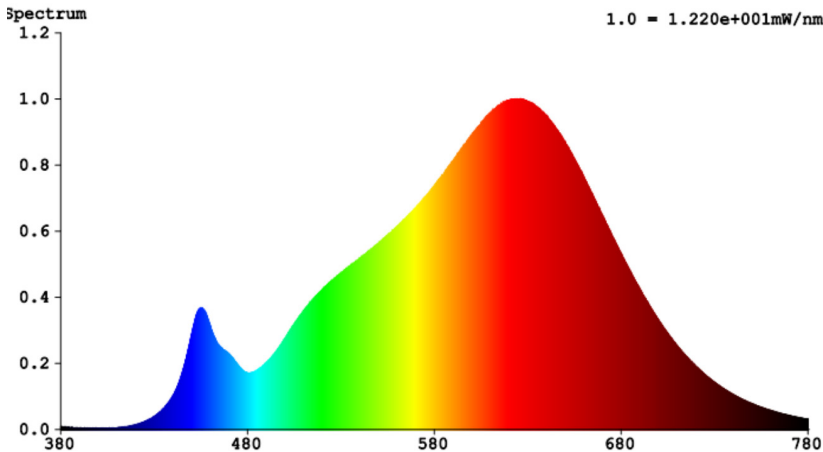

3" SLIM SELECTABLE WHITE LED LIGHT

Select the CCT of this dimmable Slim LED downlight during install with the slider switch on back of the included j-box to select preferred color (2700K, 3000K, 3500K, 4000K, 5000K). This 3" 8W Slim is a 50W equivalent and is IC rated. Install fast with spring-loaded brackets.

MODELS

DL_SL3-8W-27K_5K-#PK

LIGHT DISTRIBUTION ANGLE

SPECTRUM DISTRIBUTION

LUMINOUS INTENSITY DISTRIBUTION DIAGRAM

CERTIFICATIONS

SPECIFICATIONS

Voltage	120V
Wattage	8W
Current	0.075A
Power Factor	0.9

LIGHTING PERFORMANCE

Lumens	500
Equivalency	50W
Selectable Color Temperature	2700K-5000K
Color Rendering Index (CRI)	90
Beam Angle	85°
Dimmable	Yes
Efficiency (lm/w)	62.50
Frequency	≥120Hz
Input Frequency	60Hz
Start Time	≤0.75