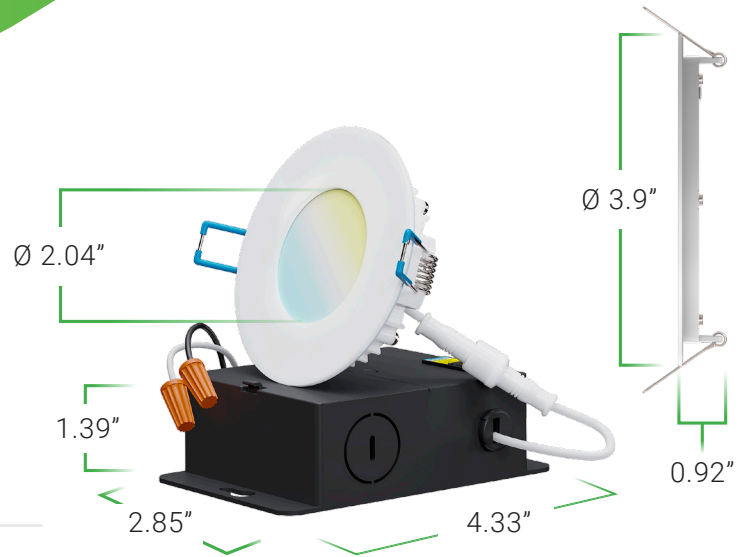

3" SLIM SELECTABLE WHITE LED LIGHT

Select the CCT of this dimmable Slim LED downlight during install with the slider switch on back of the included j-box to select preferred color (2700K, 3000K, 3500K, 4000K, 5000K). This 3" 8W Slim is a 50W equivalent and is IC rated. Install fast with spring-loaded brackets.

MODELS

DL_SL3-8W-27K_5K-#PK

LIGHT DISTRIBUTION ANGLE

SPECTRUM DISTRIBUTION

LUMINOUS INTENSITY DISTRIBUTION DIAGRAM

CERTIFICATIONS

SPECIFICATIONS

Voltage	120V
Wattage	8W
Current	0.075A
Power Factor	0.9

LIGHTING PERFORMANCE

Lumens	500
Equivalency	50W
Selectable Color Temperature	2700K-5000K
Color Rendering Index (CRI)	90
Beam Angle	85°
Dimmable	Yes
Efficiency (lm/w)	62.50
Frequency	≥120Hz
Input Frequency	60Hz
Start Time	≤0.75