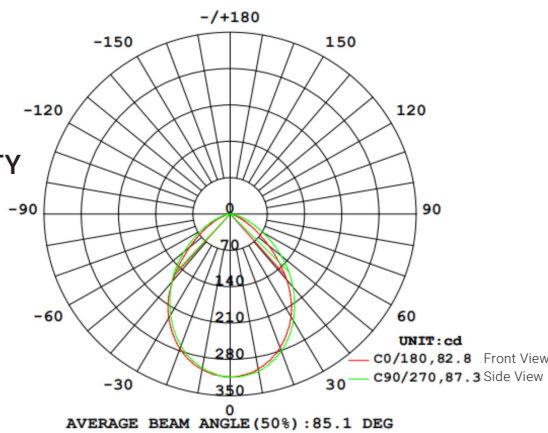

3" SLIM SELECTABLE WHITE LED LIGHT

Select the CCT of this dimmable Slim LED downlight during install with the slider switch on back of the included j-box to select preferred color (2700K, 3000K, 3500K, 4000K, 5000K). This 3" 8W Slim is a 50W equivalent and is IC rated. Install fast with spring-loaded brackets.

MODELS

DL_SL3-8W-27K_5K-#PK

LIGHT DISTRIBUTION ANGLE

SPECTRUM DISTRIBUTION

LUMINOUS INTENSITY DISTRIBUTION DIAGRAM

CERTIFICATIONS

SPECIFICATIONS

Voltage	120V
Wattage	8W
Current	0.075A
Power Factor	0.9

LIGHTING PERFORMANCE

Lumens	500
Equivalency	50W
Selectable Color Temperature	2700K-5000K
Color Rendering Index (CRI)	90
Beam Angle	85°
Dimmable	Yes
Efficiency (lm/w)	62.50
Frequency	≥120Hz
Input Frequency	60Hz
Start Time	≤0.75