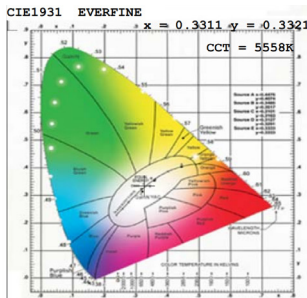

MODELS

EX_2H-RED-6PK

LIGHT DISTRIBUTION ANGLE

AC SPECTRUM DISTRIBUTION

CIE1931 Chromaticity Diagram

DC SPECTRUM DISTRIBUTION

CIE1931 Chromaticity Diagram

CERTIFICATIONS