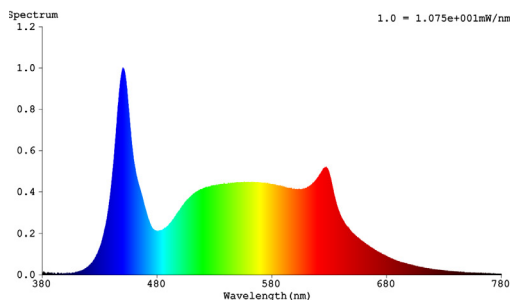

MODELS

EX_2H-RED-6PK

LIGHT DISTRIBUTION ANGLE

AC SPECTRUM DISTRIBUTION

CIE1931 Chromaticity Diagram

DC SPECTRUM DISTRIBUTION

CIE1931 Chromaticity Diagram

CERTIFICATIONS