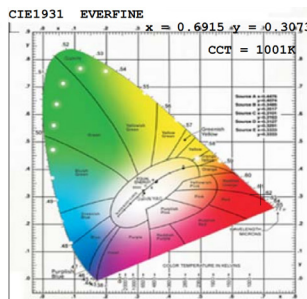

2 HEAD LED EXIT SIGN, RED, DAMP RATED

This safety light fixture includes a battery backup to provide 90-minutes of light during a power failure. The 2 LED heads can be swiveled left/right to position the light beam where you need it. Mount this fixture on ceiling or wall with included mounting hardware.

MODELS

EX_2H-RED-6PK

LIGHT DISTRIBUTION ANGLE

AC SPECTRUM DISTRIBUTION

CIE1931 Chromaticity Diagram

DC SPECTRUM DISTRIBUTION

CIE1931 Chromaticity Diagram

CERTIFICATIONS