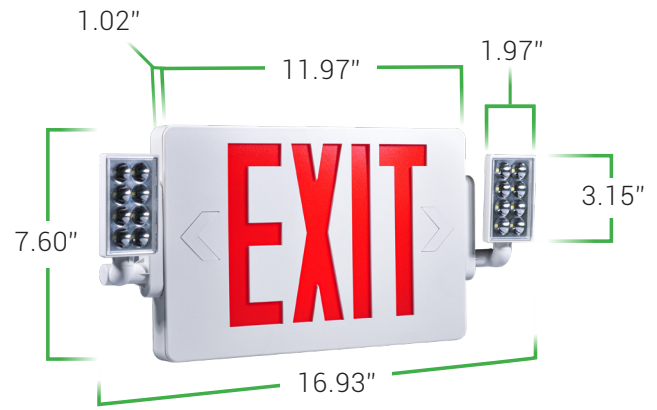

2 HEAD LED EXIT SIGN, RED, DAMP RATED

This safety light fixture includes a battery backup to provide 90-minutes of light during a power failure. The 2 LED heads can be swiveled left/right to position the light beam where you need it. Mount this fixture on ceiling or wall with included mounting hardware.

SPECIFICATIONS

Charging time	24h
Voltage	120 - 277V
DC charging voltage	3.6V
AC charging current (max)	32mA
Discharge time	≥ 90mins
Luminous flux AC	10.139 lm
Luminous flux DC	326 lm
Color temperature	5500K ± 500K
Swiveling flood lights	350° / 350°
Fire resistant	Yes
Suitable for Damp Locations Ingress	Yes
Included battery	Yes
Backup battery	90min
Battery built-in	3.6V1000mAh Ni-MH
Weight	2.18lbs
Warranty	3 years
Frequency	60Hz

Installation Options:

1. Single-Sided Sign - Mount sign with mounting points on back or top of the fixture.
2. Double-Sided Sign - Mount sign to the ceiling from mounting point on top of the fixture.

NOTE: You will find the mounting hardware stored inside the fixture for shipping purposes.