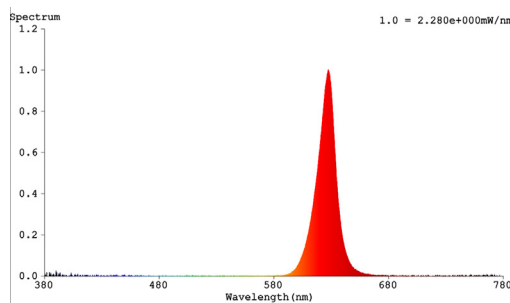

2 HEAD LED EXIT SIGN, RED, DAMP RATED

This safety light fixture includes a battery backup to provide 90-minutes of light during a power failure. The 2 LED heads can be swiveled left/right to position the light beam where you need it. Mount this fixture on ceiling or wall with included mounting hardware.

MODELS

EX_2H-RED-6PK

LIGHT DISTRIBUTION ANGLE

AC SPECTRUM DISTRIBUTION

CIE1931 Chromaticity Diagram

DC SPECTRUM DISTRIBUTION

CIE1931 Chromaticity Diagram

CERTIFICATIONS

SPECIFICATIONS

Charging time	24h
Voltage	120 - 277V
DC charging voltage	3.6V
AC charging current (max)	32mA
Discharge time	≥ 90mins
Luminous flux AC	10.139 lm
Luminous flux DC	326 lm
Color temperature	5500K ± 500K
Swiveling flood lights	350° / 350°
Fire resistant	Yes
Suitable for Damp Locations Ingress	Yes
Included battery	Yes
Backup battery	90min
Battery built-in	3.6V1000mAh Ni-MH
Weight	2.18lbs
Warranty	3 years
Frequency	60Hz