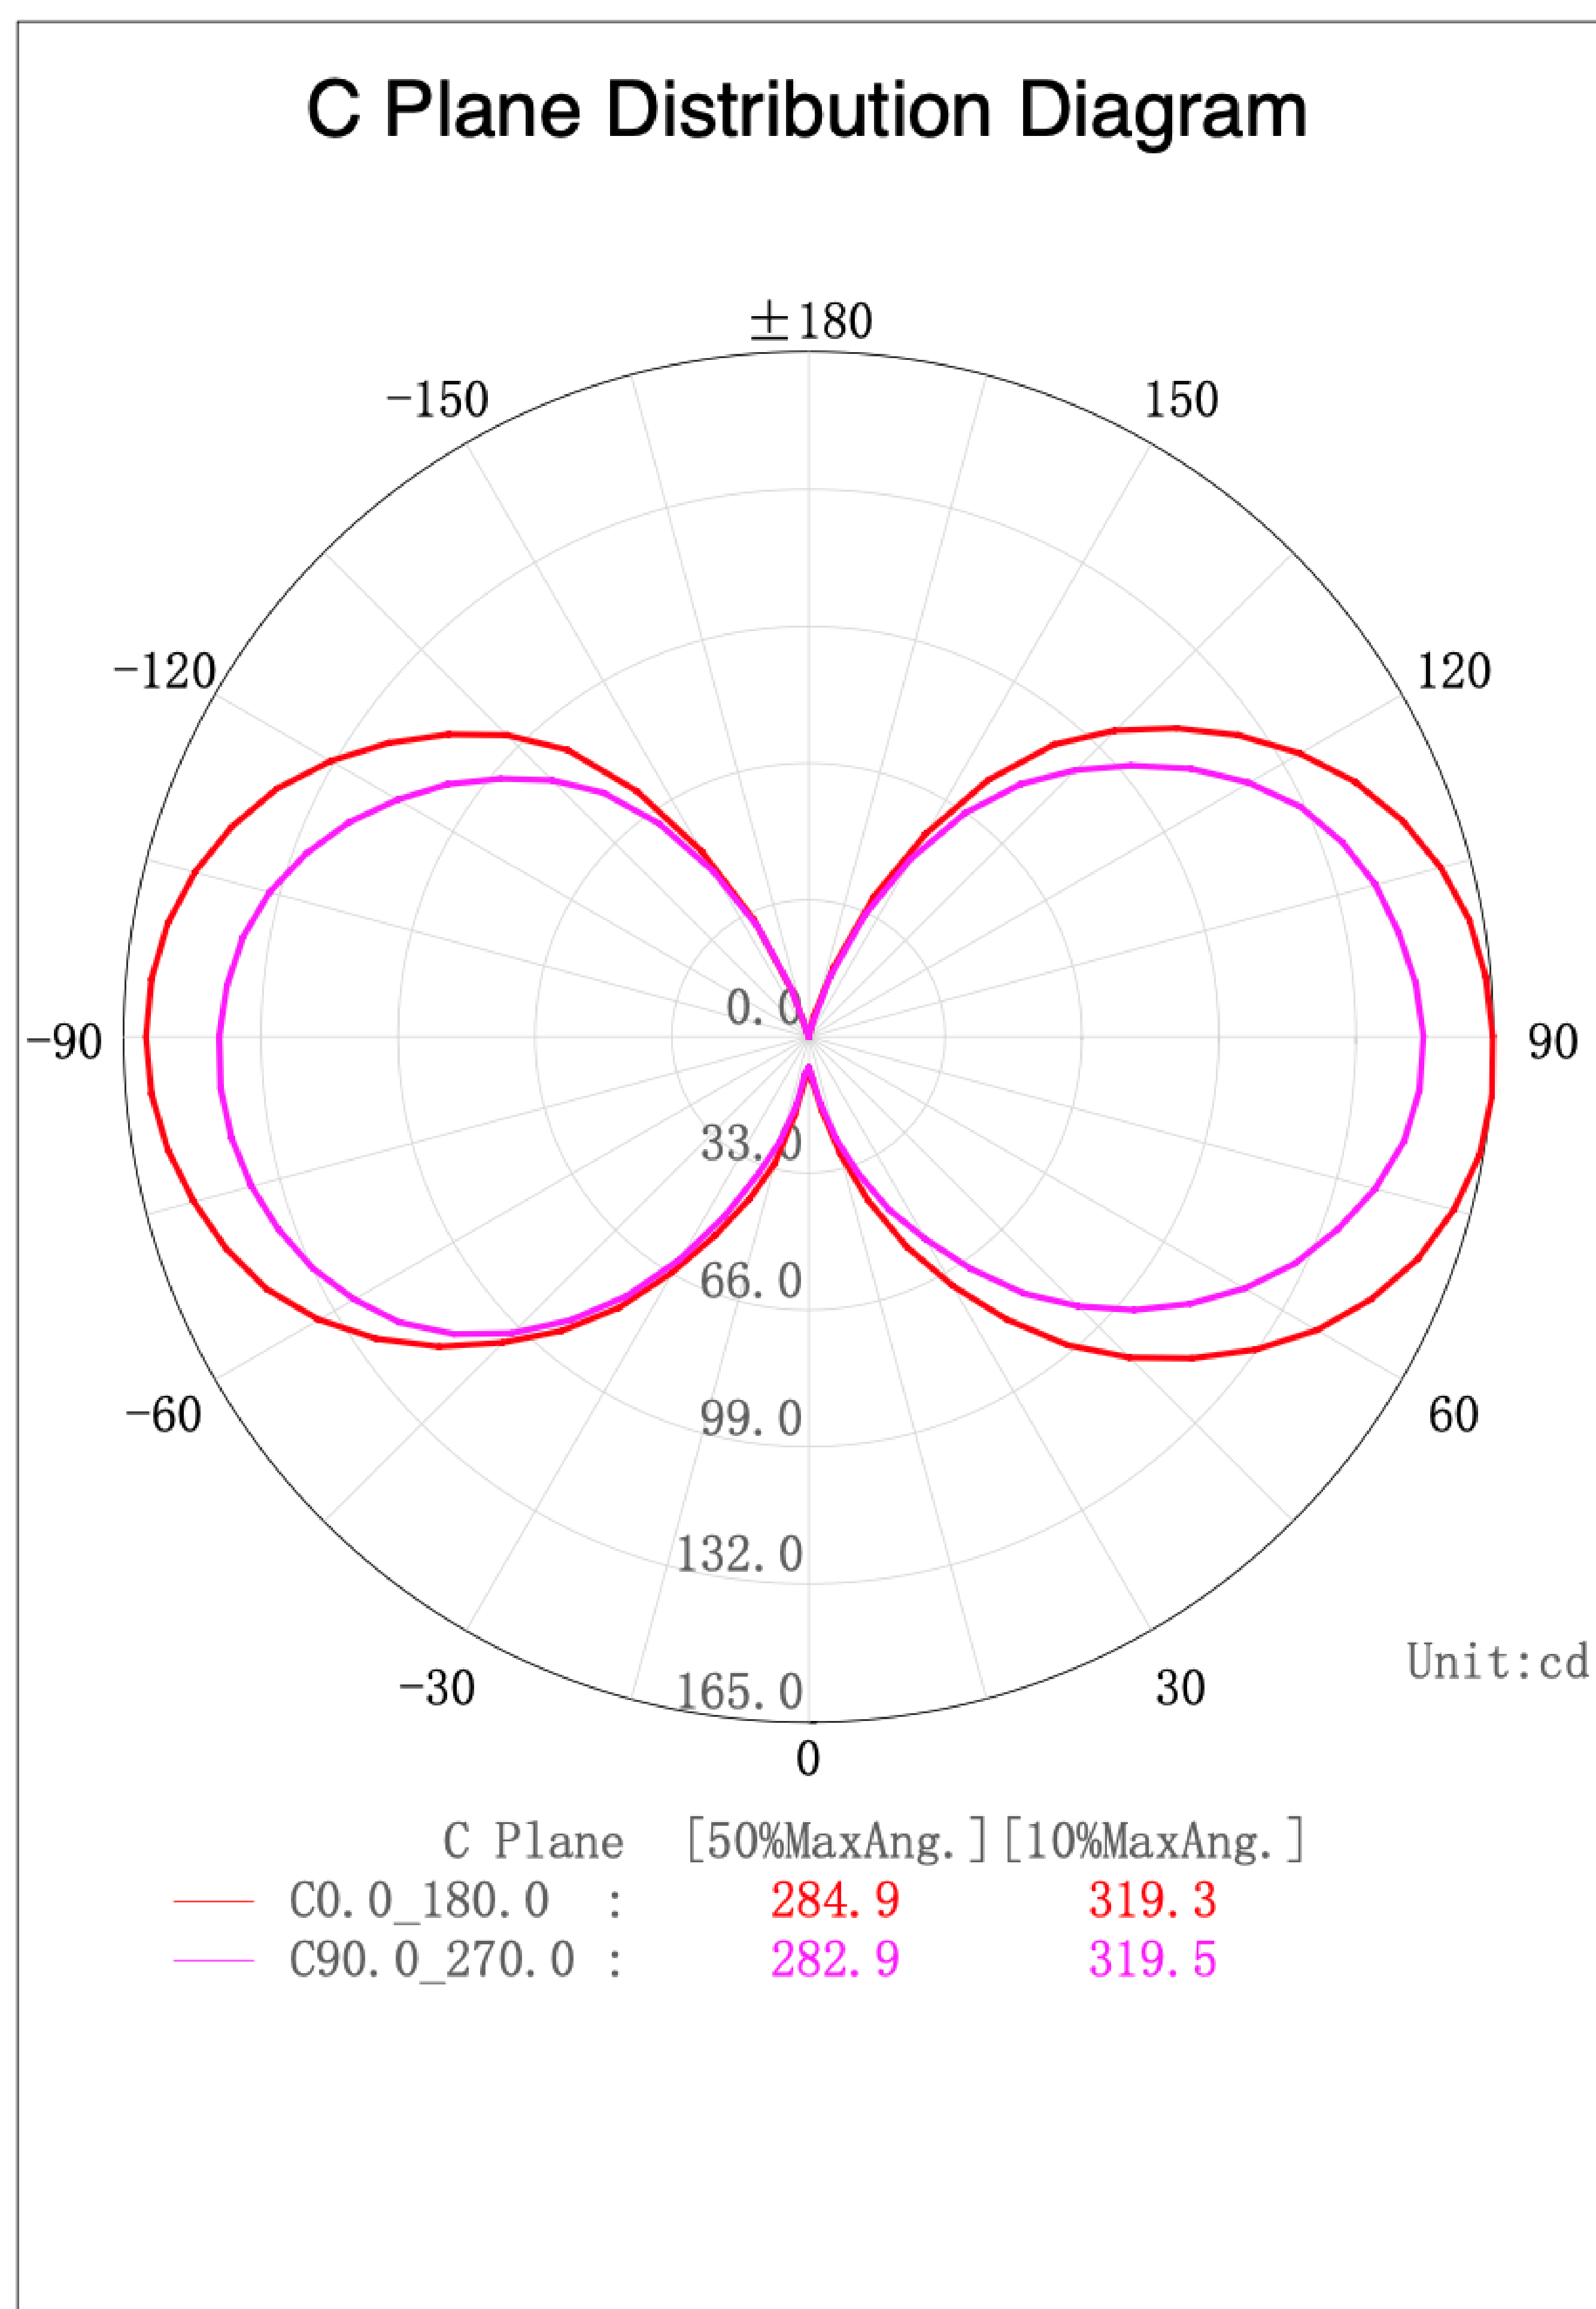

MODELS

ST64_HO-2700K -#PK	ST64_HO-3000K -#PK
ST64_HO-4000K -#PK	ST64_HO-5000K -#PK

LIGHT DISTRIBUTION ANGLE

NOTE: The curves indicate the illuminated area and the average illumination at different distances.

CERTIFICATIONS

5.5'

SPECIFICATIONS

Voltage	120VAC
Wattage	13W
Power Factor	0.7

LIGHTING PERFORMANCE

Lumens	1500lm
Equivalency	100VAC
Frequency	60Hz
Beam Angle	320°
Dimmable	Yes
Efficacy	901
Lighting Coverage	0.57m ³
Color Temperature	2700K/3000K/4000K/5000K