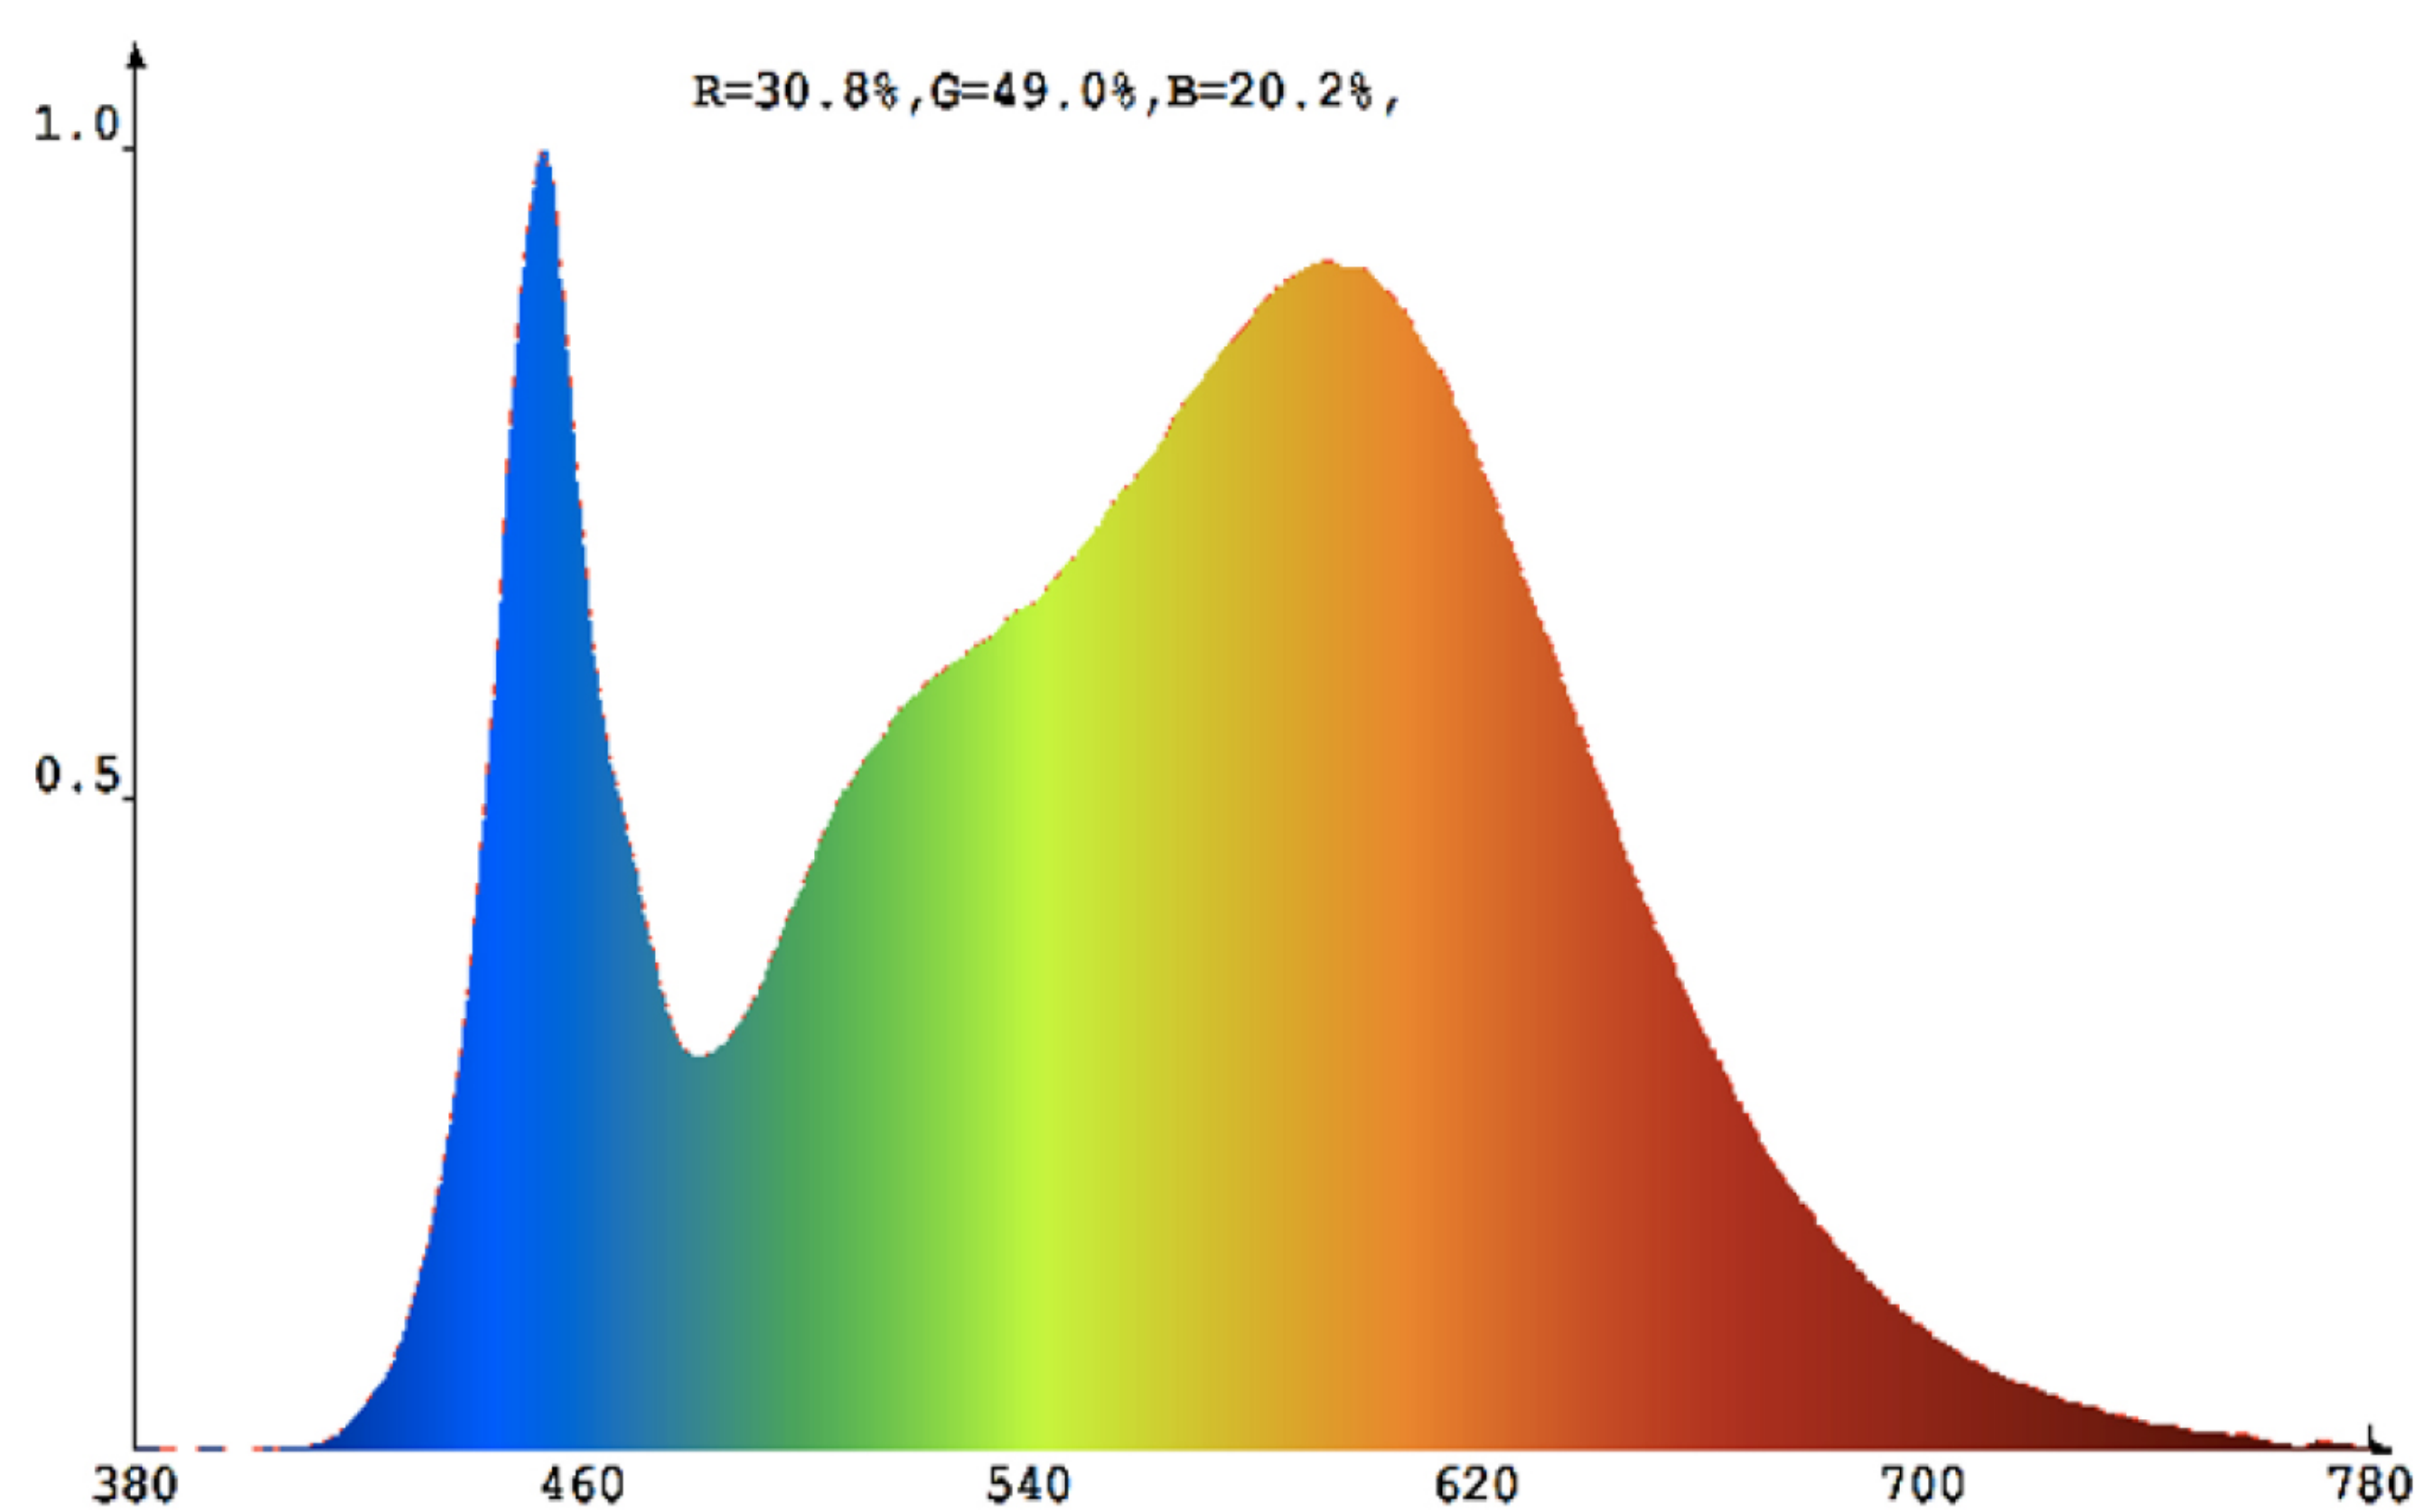

### LIGHT DISTRIBUTION ANGLE

**NOTE:** The curves indicate the illuminated area and the average illumination at different distances.

### LIGHTING PERFORMANCE

Lumens	4100lm
Equivalency	260VAC
Frequency	60Hz
Beam Angle	120°
Dimmable	No
Efficacy	102.5
Color Temperature	5000K
Lighting Coverage	4FT