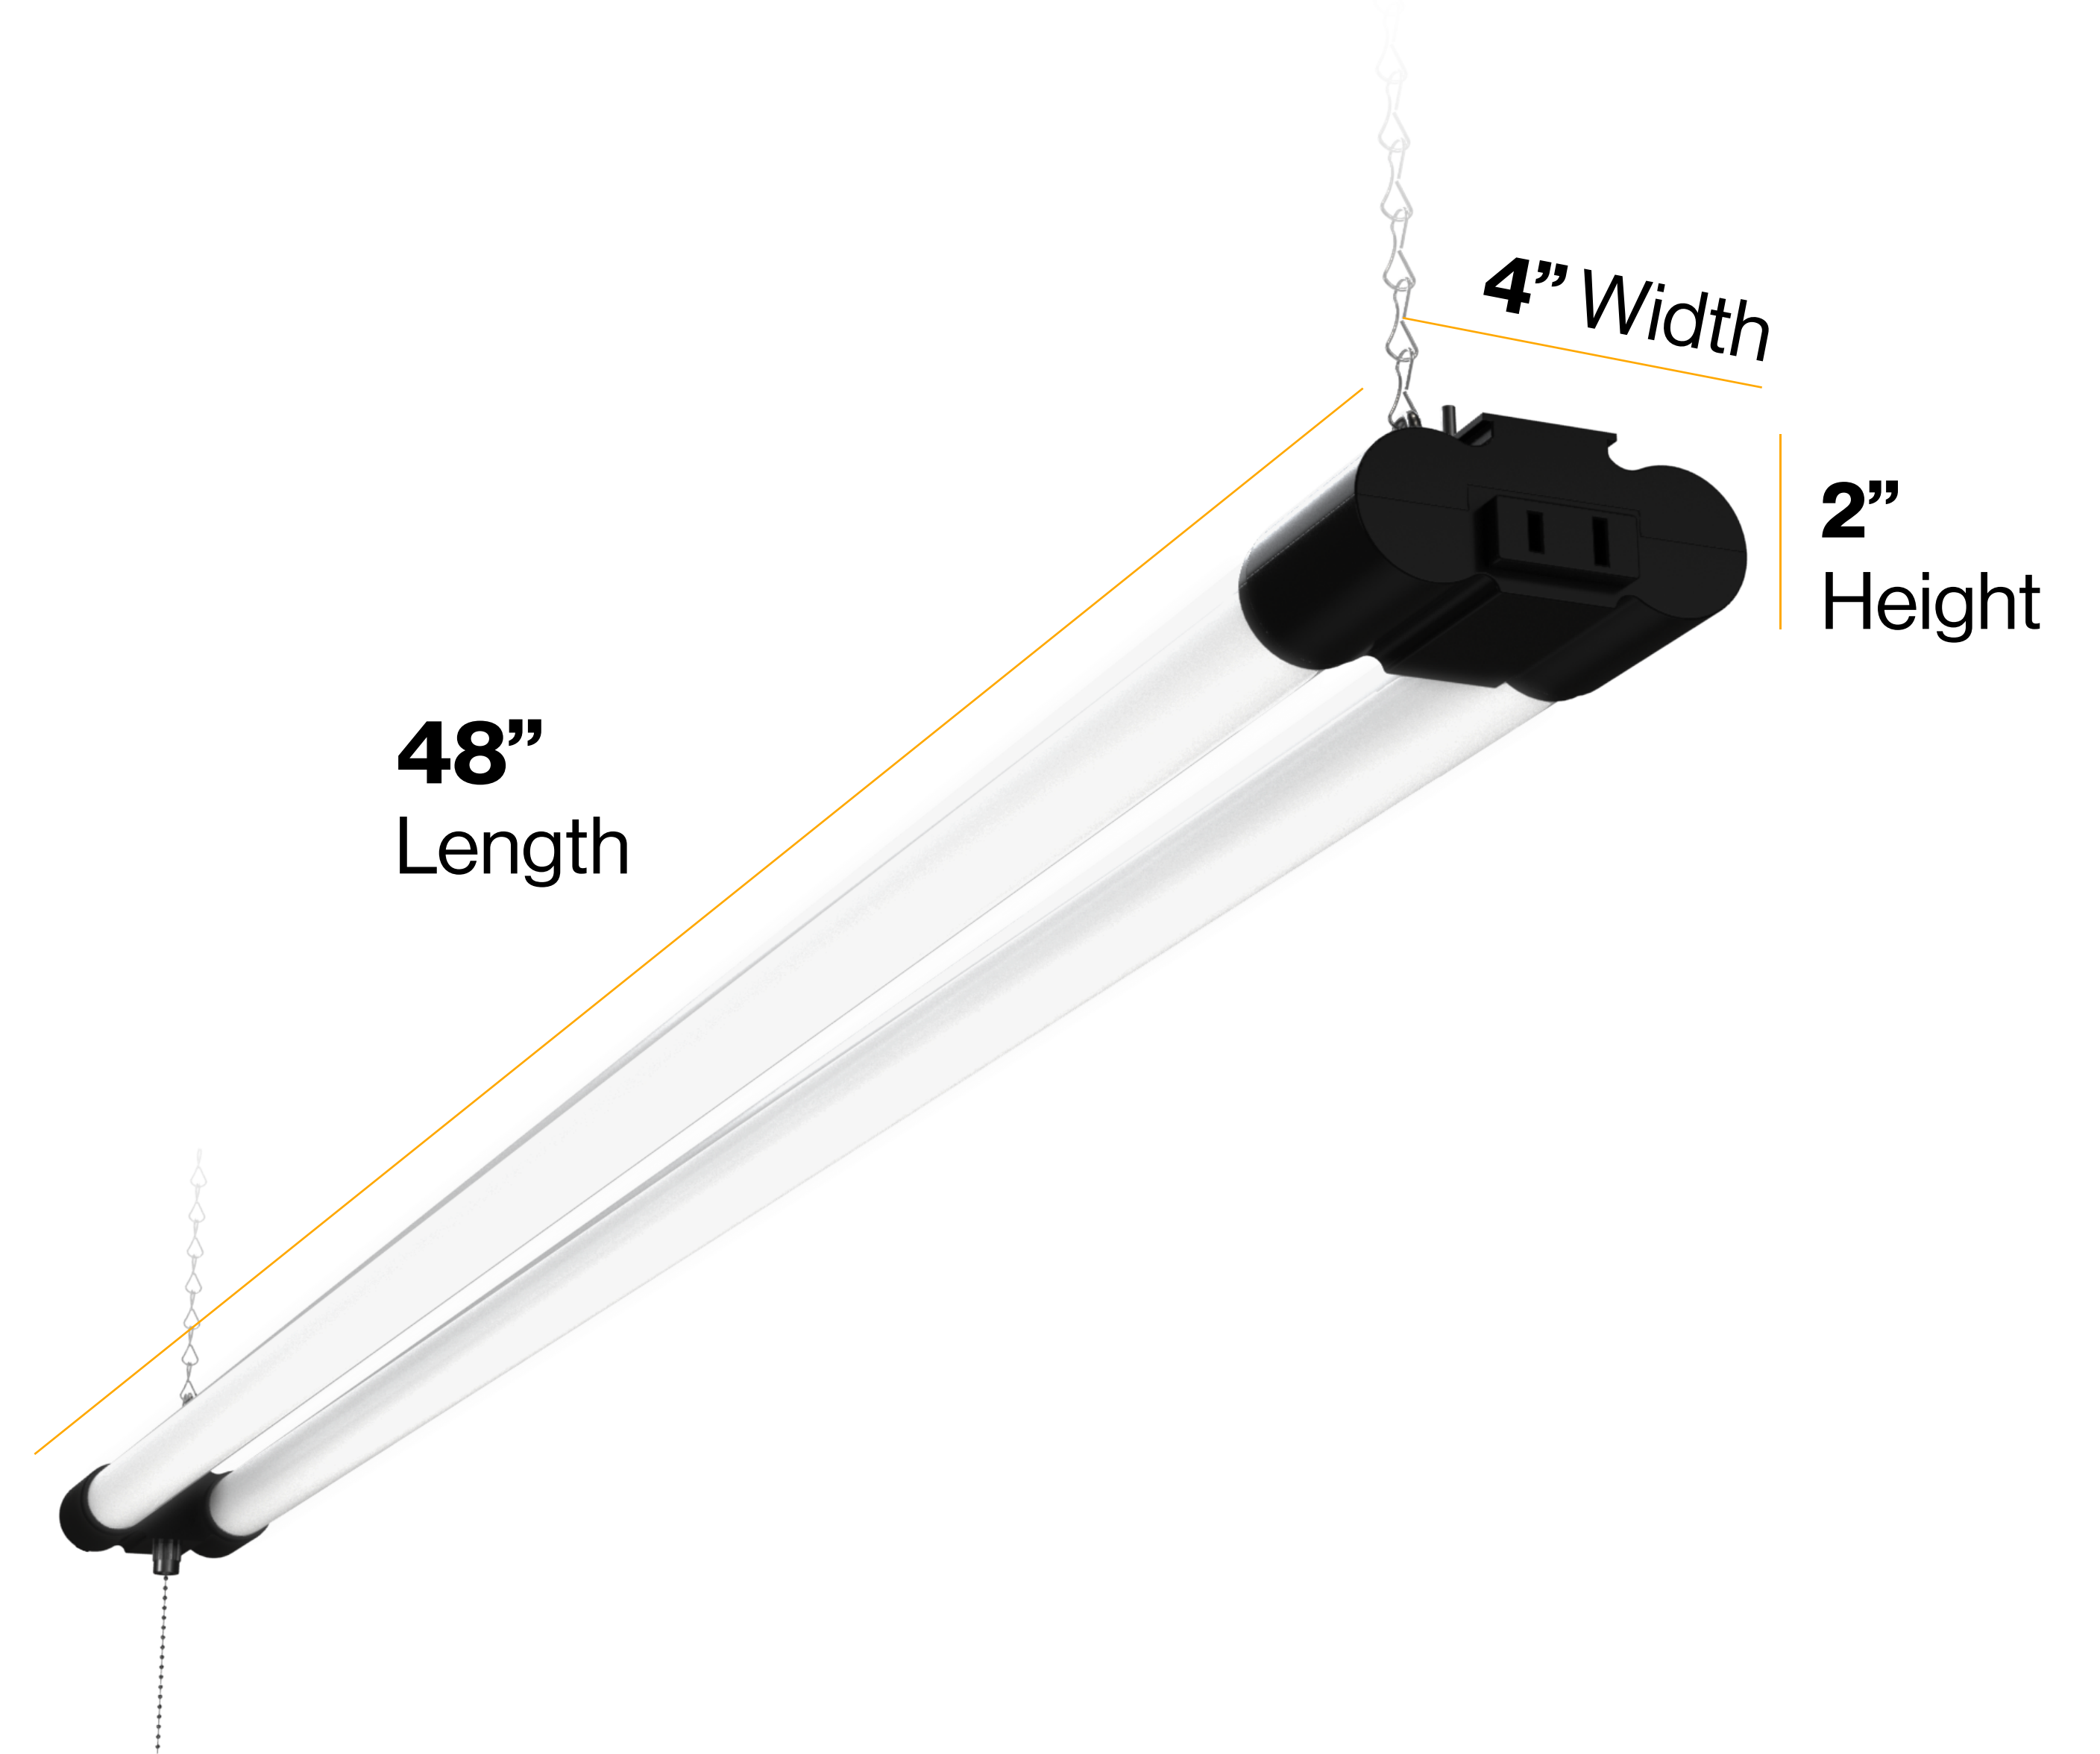

SPECIFICATIONS

Voltage	120VAC
Wattage	40W
Power Factor	0.6

LIGHTING PERFORMANCE

Lumens	4100lm
Equivalency	260VAC
Frequency	60Hz
Beam Angle	120°
Dimmable	No
Efficacy	102.5
Color Temperature	5000K
Lighting Coverage	4FT

ENVIRONMENT

Operating Temperature	-4°F - 113° F
Moisture Rating	Damp Rated

CONSTRUCTION

Housing Material	Plastic
Weight	1.28 lbs

LIFETIME

Average Lifetime	50,000 Hrs
Warranty	7 Years