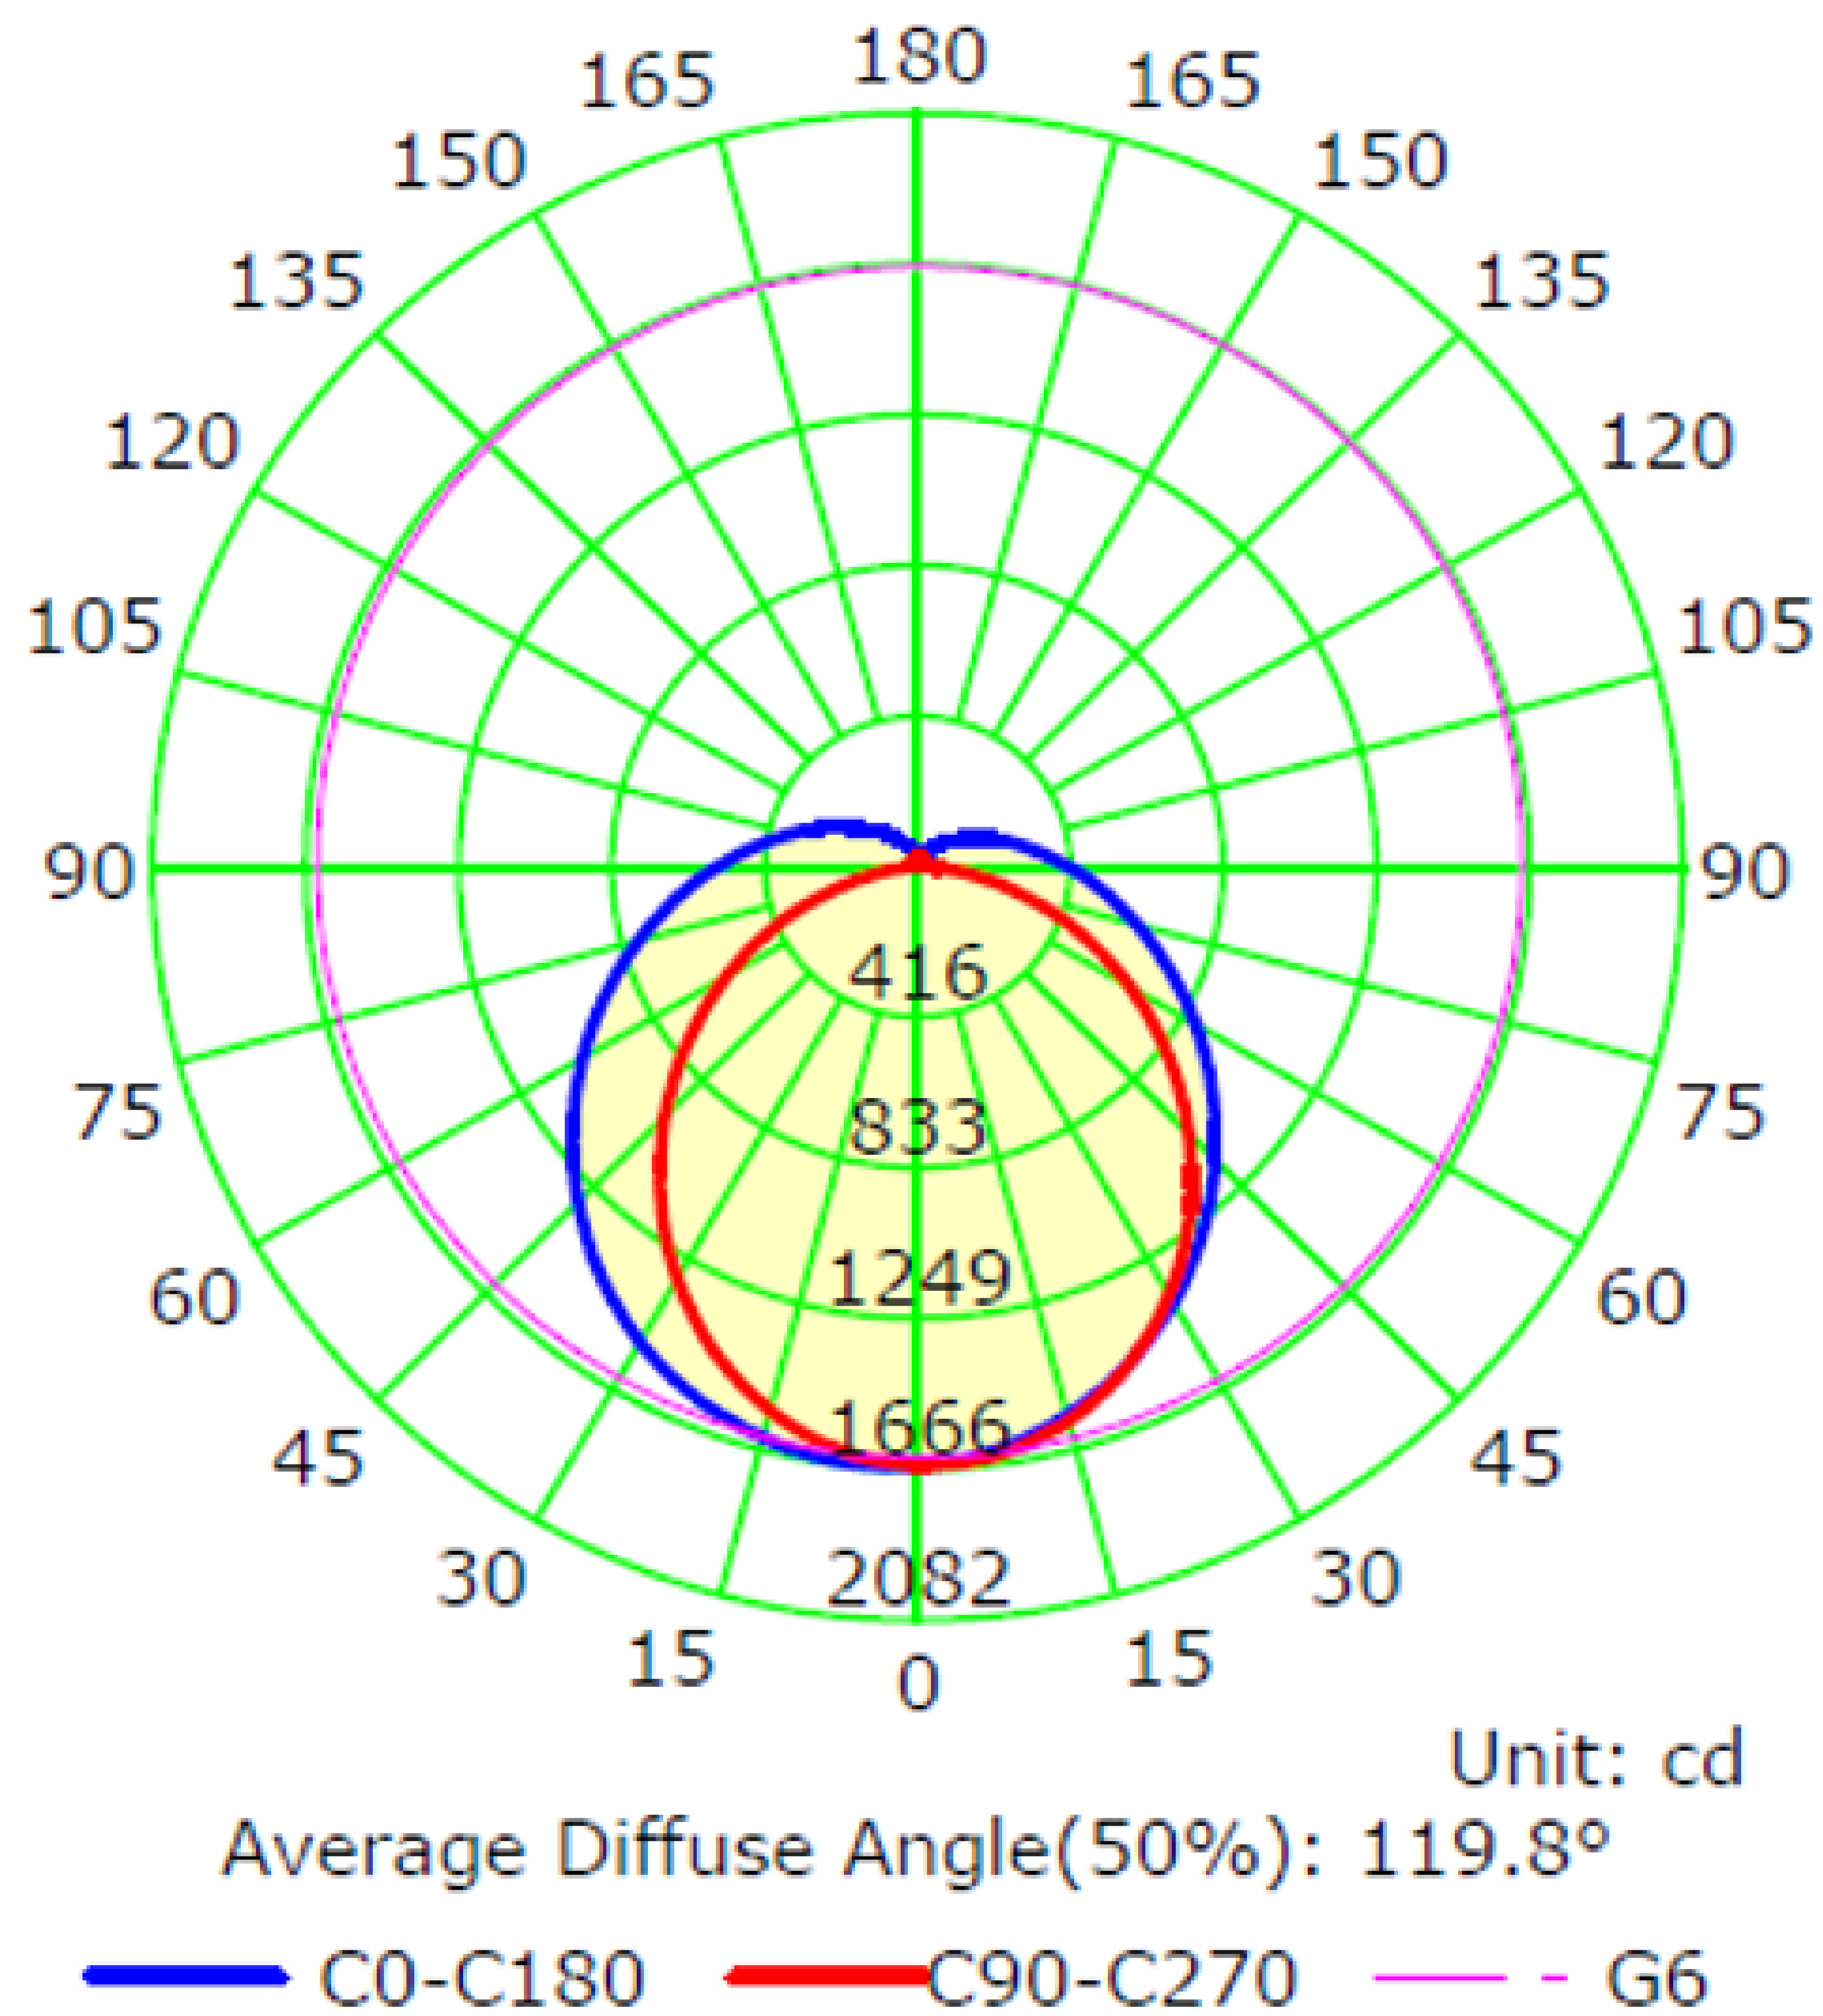

## LED Strip Light Fixture

Elevate your lighting game with our 4ft. LED Strip Light Fixture, designed to brighten up any space with ease. This fixture boasts a hassle-free installation process, making it perfect for both DIY enthusiasts and professionals. Upgrade your lighting solution to our 4ft. LED Strip Light Fixture and enjoy the perfect blend of efficiency, longevity, and aesthetics in your workspace.

### MODELS

ST\_DU-WH-3050K

### LIGHT DISTRIBUTION ANGLE

NOTE: The curves indicate the illuminated area and the average illumination at different distances.