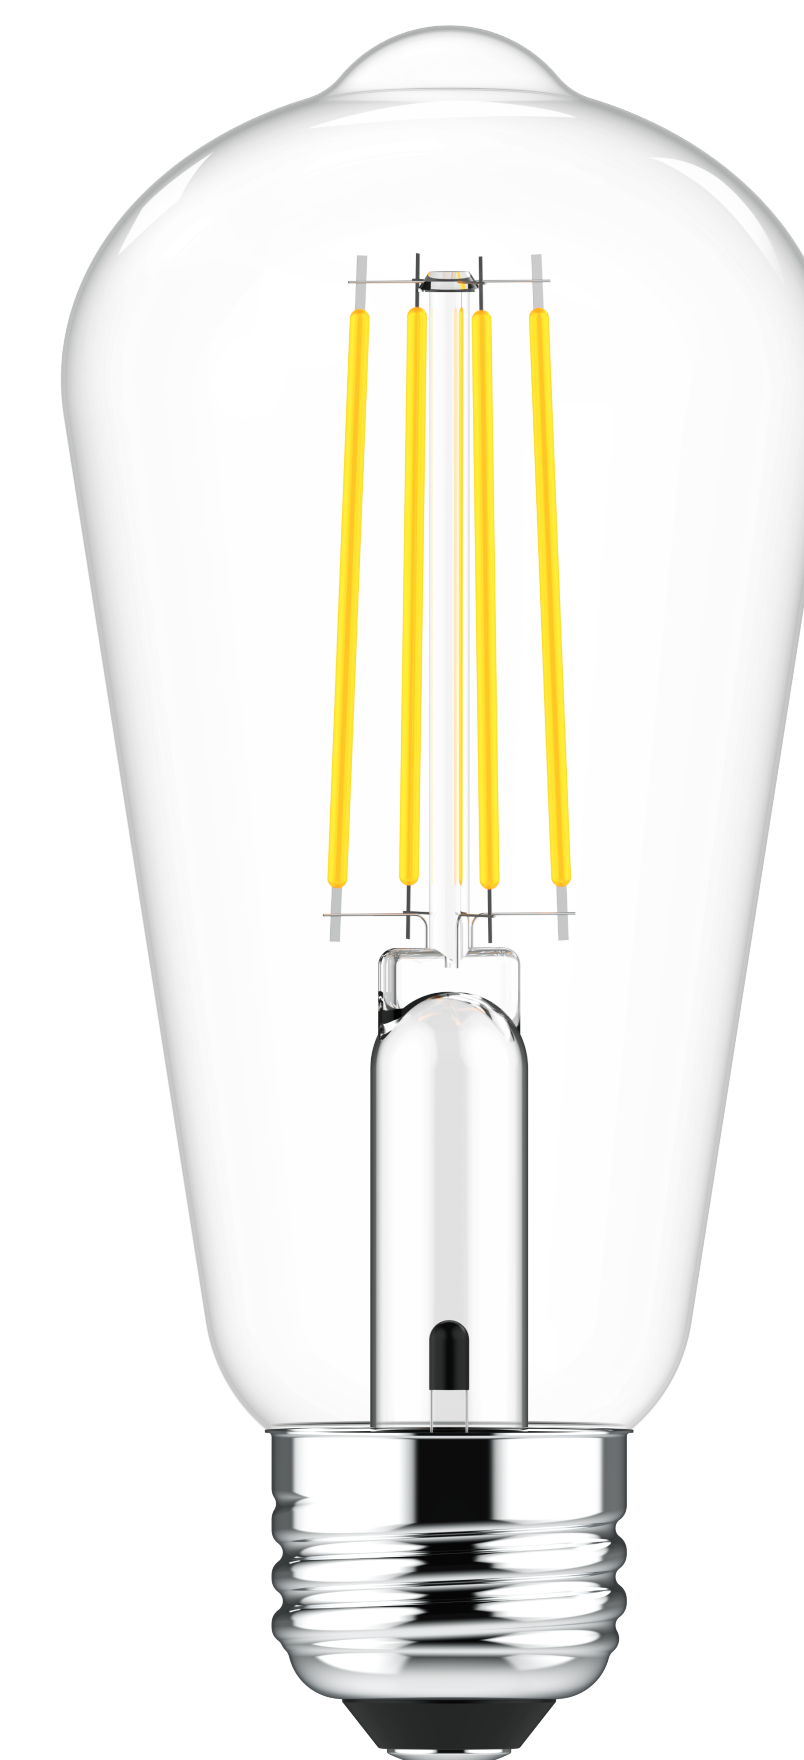

SPECIFICATIONS

Voltage	120V
Wattage	13W
Power Factor	>0.7

LIGHTING PERFORMANCE

Lumens	1600lm
Equivalency	75W
Frequency	60Hz
CRI	80+
Base	E26
Dimmable	Yes
Efficacy	123lm/w
Color Temperature	2700K/3000K/4000K /5000K/6000K

ENVIRONMENT

Operating Temperature	-4°F - 104°F
Moisture Rating	Wet Rated

CONSTRUCTION

Housing Material	Glass
Weight	0.1lbs

LIFETIME

Average Lifetime	25000 Hrs
Warranty	5 Years