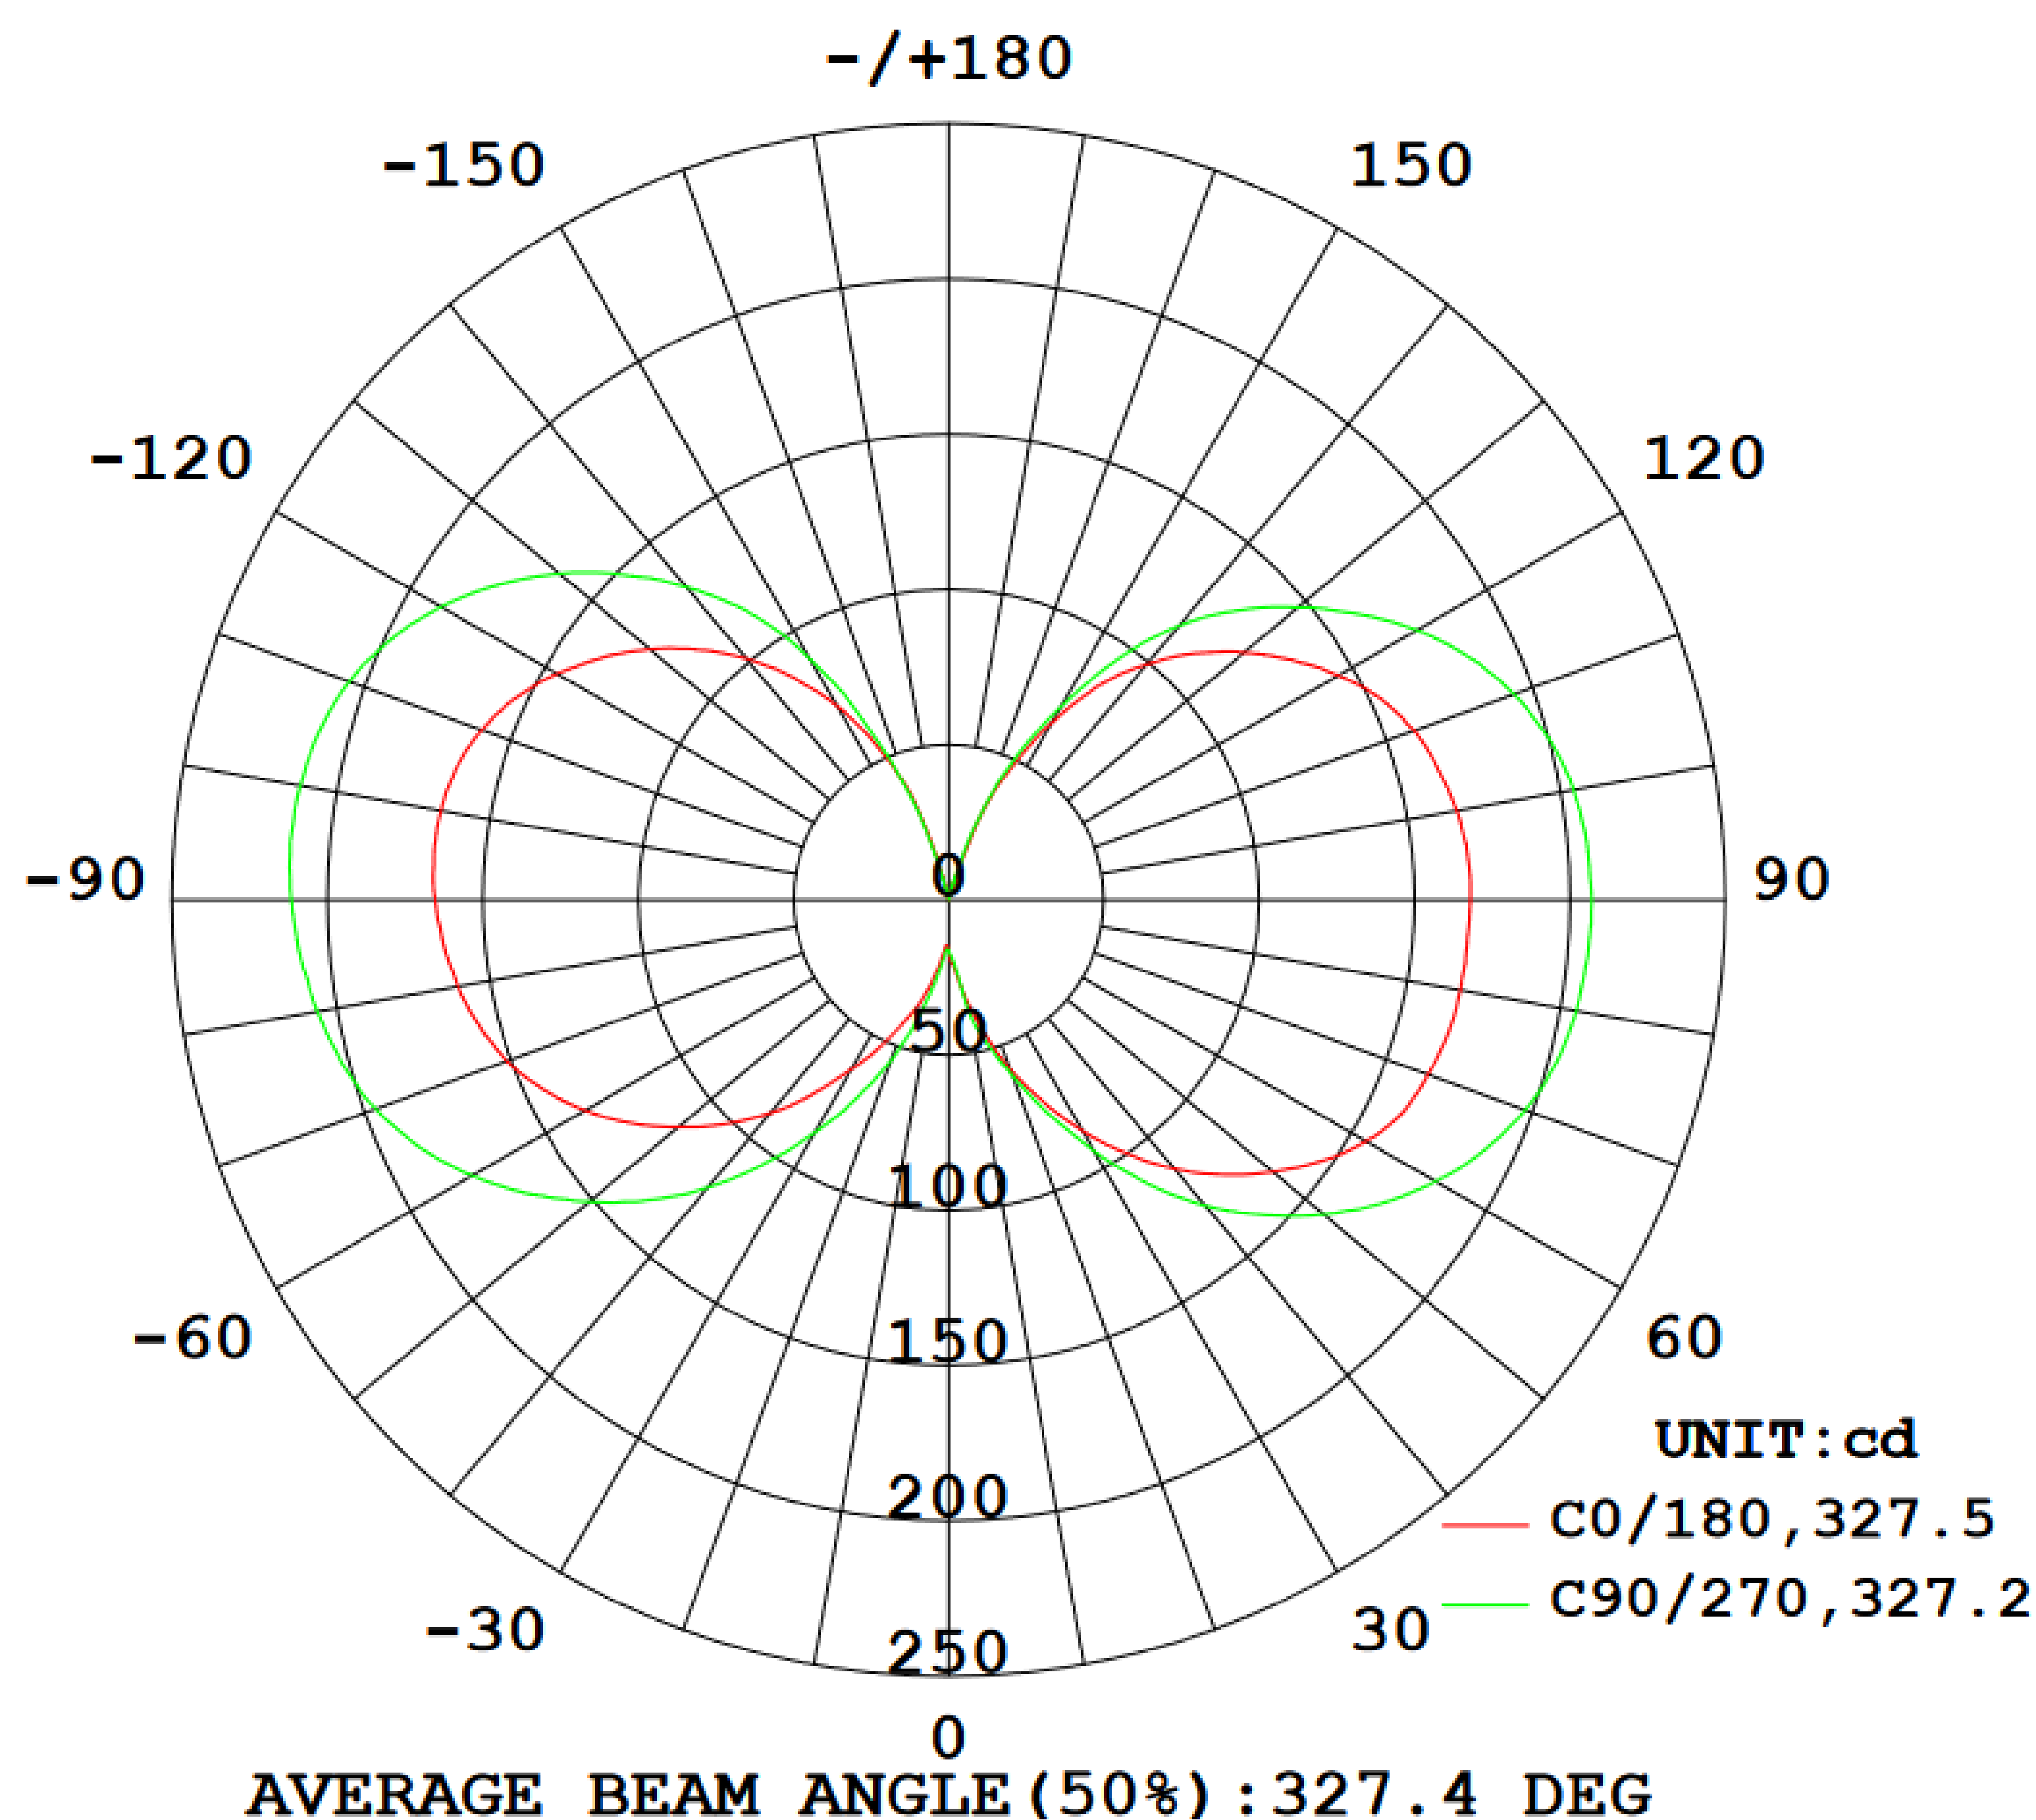

## ST58 Ultra-Bright Filament Bulb

The wet rated/waterproof and dimmable Sunco ST58 Filament features a traditional, clear glass Edison bulb style for a popular, vintage look. This ultra-bright bulb is designed to deliver impressive illumination while maintaining its stylish appeal. Ideal fit in light fixtures where bulbs are exposed, such as string lights. Features a CRI 80+ for accurate color rendering, making it perfect for patios or restaurant exterior lighting, makeup application, and for nighttime weddings or parties.

### LIGHT DISTRIBUTION ANGLE

NOTE: The curves indicate the illuminated area and the average illumination at different distances.