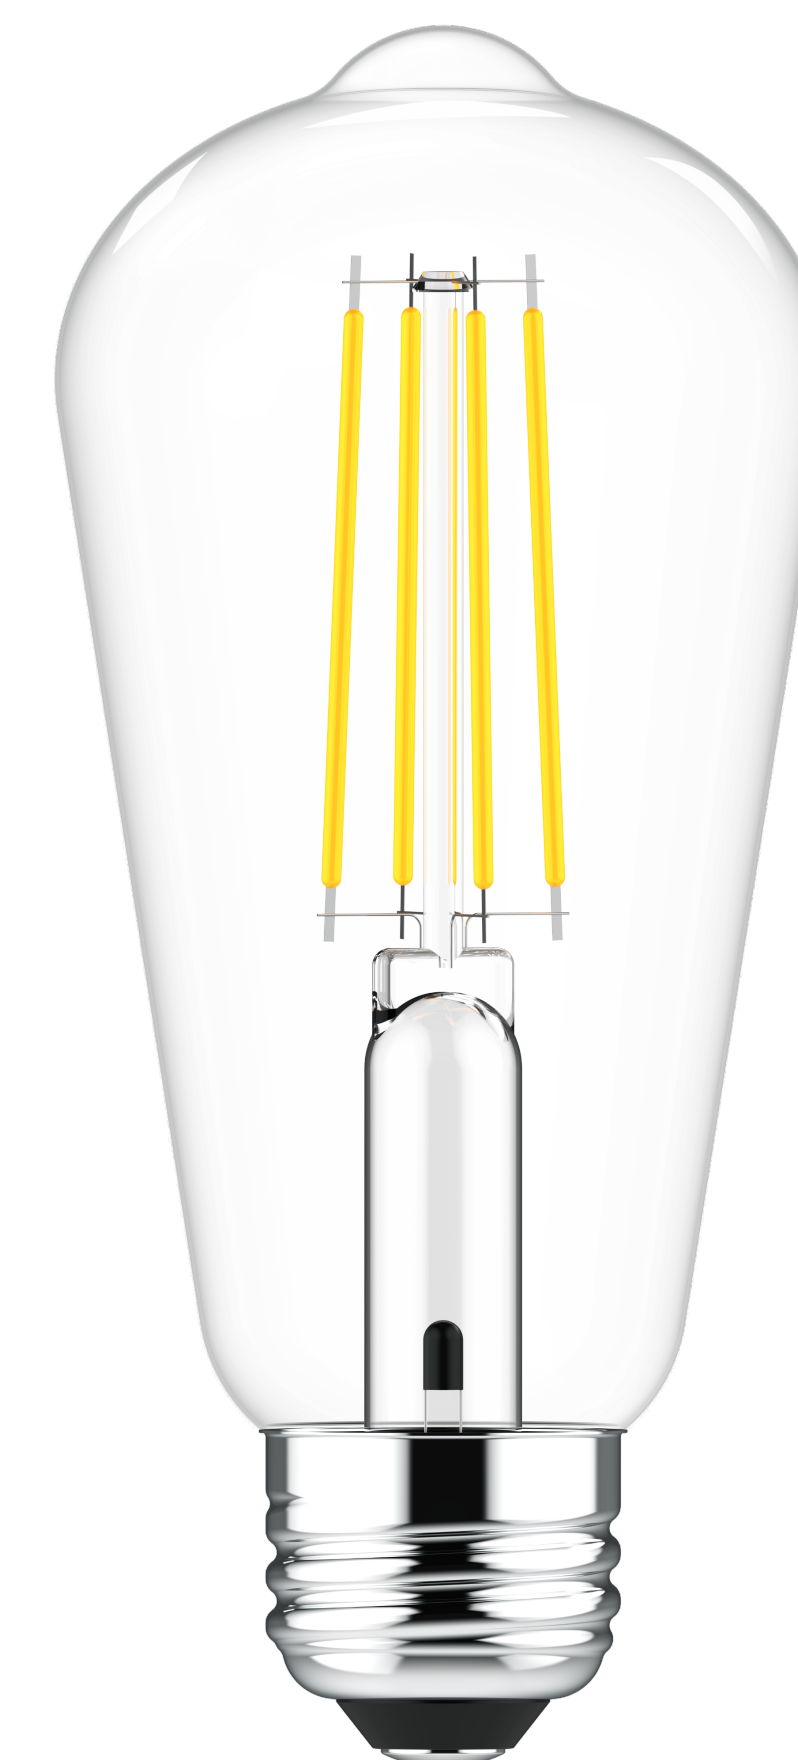

SPECIFICATIONS

Voltage	120V
Wattage	11W
Power Factor	>0.7

LIGHTING PERFORMANCE

Lumens	1300lm
Equivalency	75W
Frequency	60Hz
CRI	80+
Base	E26
Dimmable	Yes
Efficacy	118lm/w
Color Temperature	2700K/3000K/4000K /5000K/6000K

ENVIRONMENT

Operating Temperature	-4°F - 104°F
Moisture Rating	Wet Rated

CONSTRUCTION

Housing Material	Glass
Weight	0.1lbs

LIFETIME

Average Lifetime	25000 Hrs
Warranty	5 Years