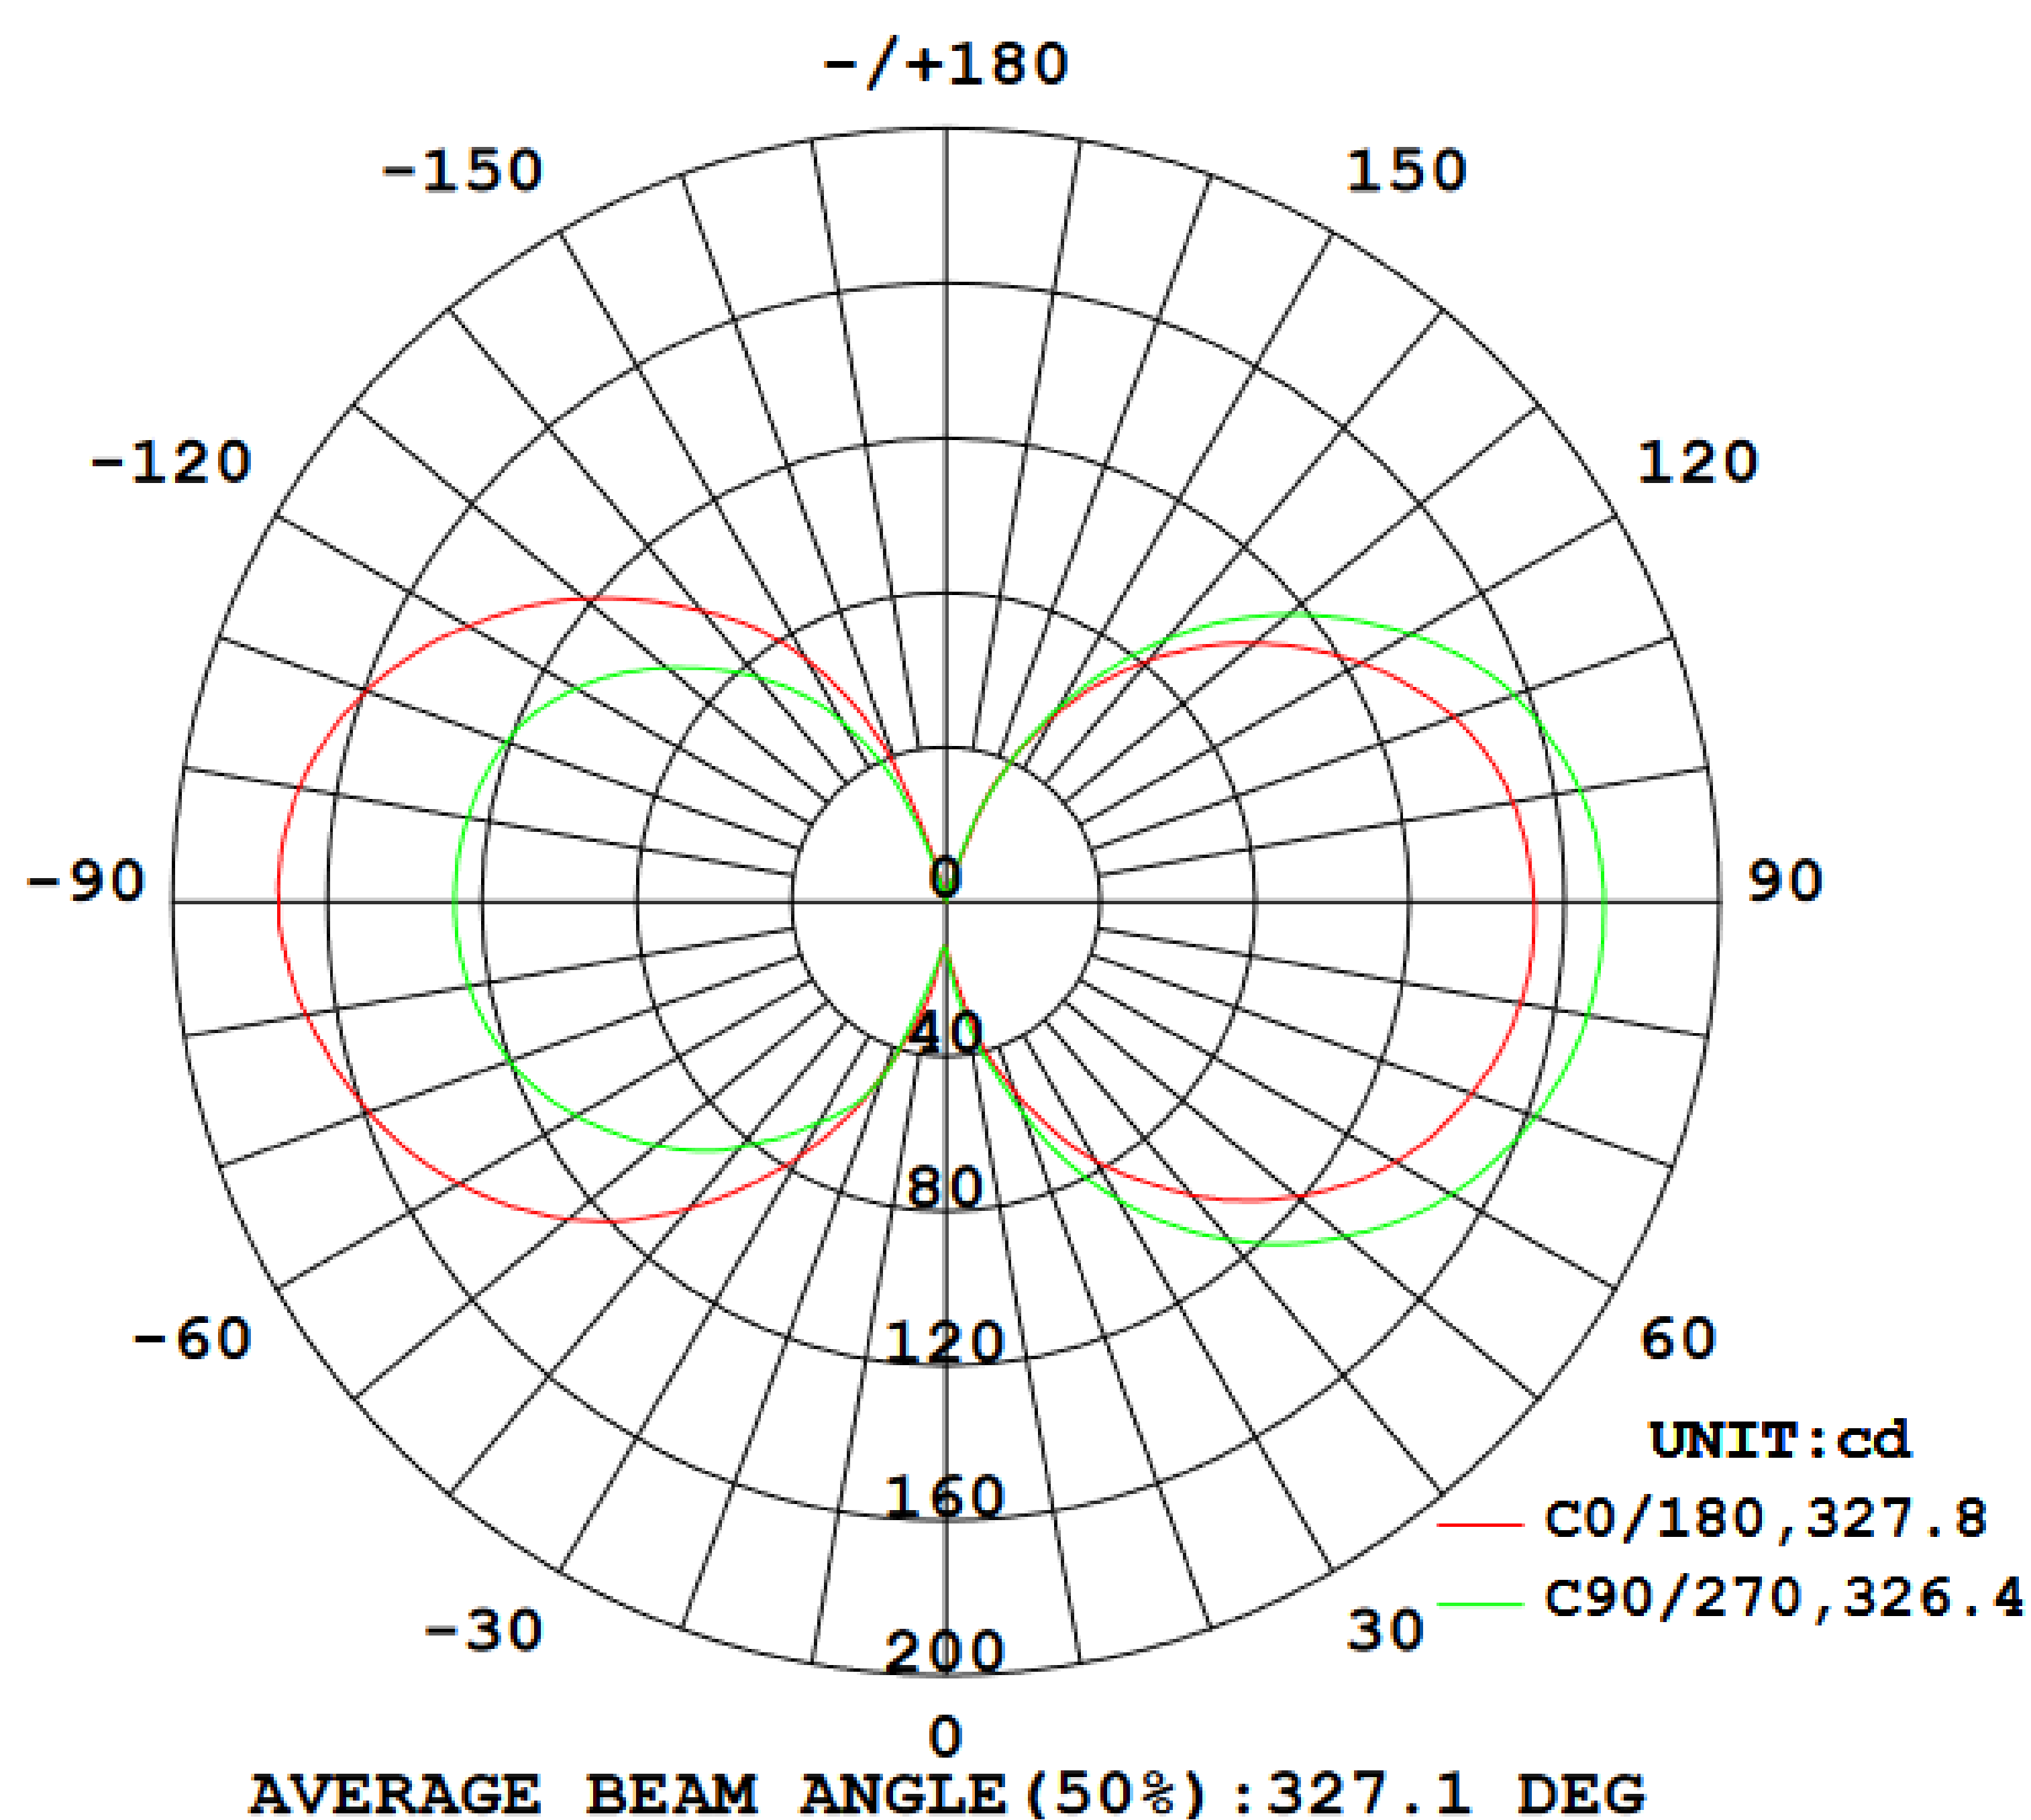

## LED ST58 Vivid Filament Bulb

The wet rated/waterproof and dimmable Sunco ST58 Filament features a traditional, clear glass Edison bulb style for a popular, vintage look. This high-output bulb is designed to deliver impressive illumination while maintaining its stylish appeal. Ideal fit in light fixtures where bulbs are exposed, such as string lights. Features a CRI 80+ for accurate color rendering, making it perfect for patios or restaurant exterior lighting, makeup application, and for nighttime weddings or parties.

### LIGHT DISTRIBUTION ANGLE

NOTE: The curves indicate the illuminated area and the average illumination at different distances.