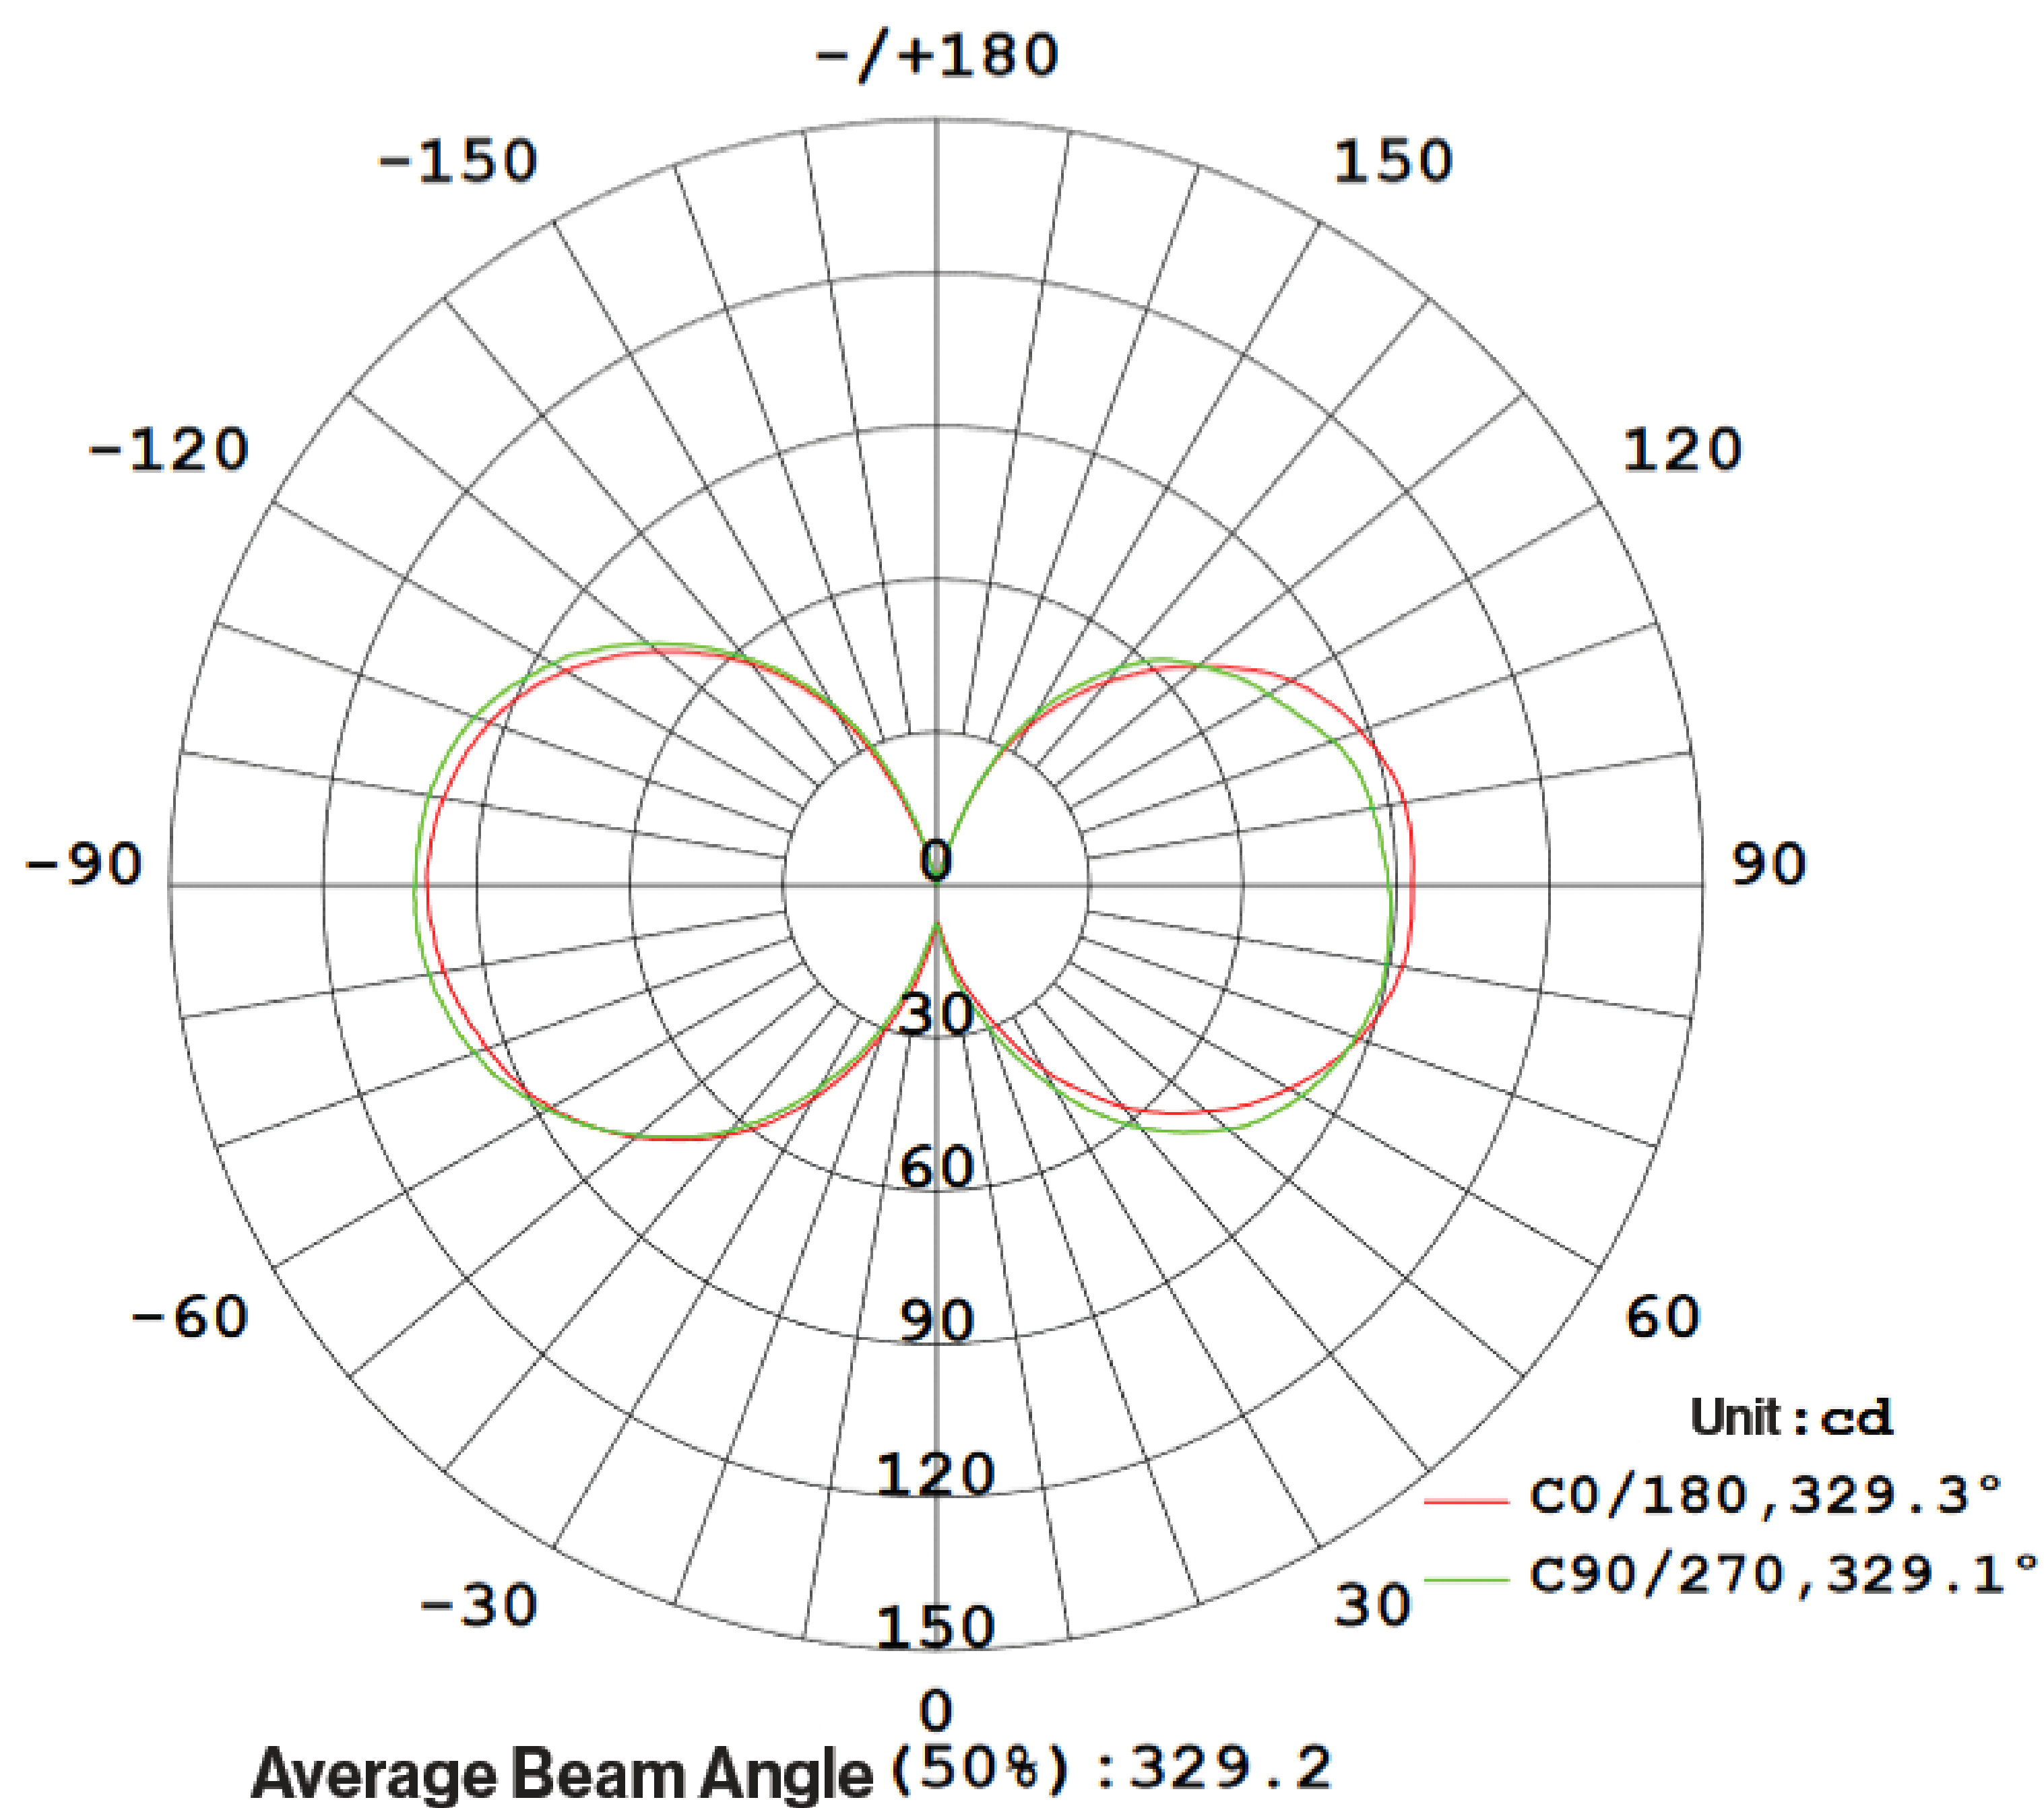

ST58 Dusk to Dawn LED Bulb

The wet rated/waterproof Sunco ST58 Filament features a traditional, clear glass Edison bulb style for a popular, vintage look. This ultra-bright bulb is designed to deliver impressive illumination while maintaining its stylish appeal. It also includes a convenient dusk to dawn feature, making it perfect for outdoor lighting needs.

MODELS

ST58_DD_ND-2700K ST58_DD_ND-4000K

ST58_DD_ND-3000K ST58_DD_ND-5000K

LIGHT DISTRIBUTION ANGLE

NOTE: The curves indicate the illuminated area and the average illumination at different distances.

CERTIFICATIONS

SPECIFICATIONS

Voltage	120V
Wattage	7W
Power Factor	>0.7

LIGHTING PERFORMANCE

Lumens	850lm
Equivalency	75W
Frequency	60Hz
CRI	80+
Base	E26
Dimmable	No
Efficacy	121lm/w
Color Temperature	2700K/3000K/ 4000K/5000K