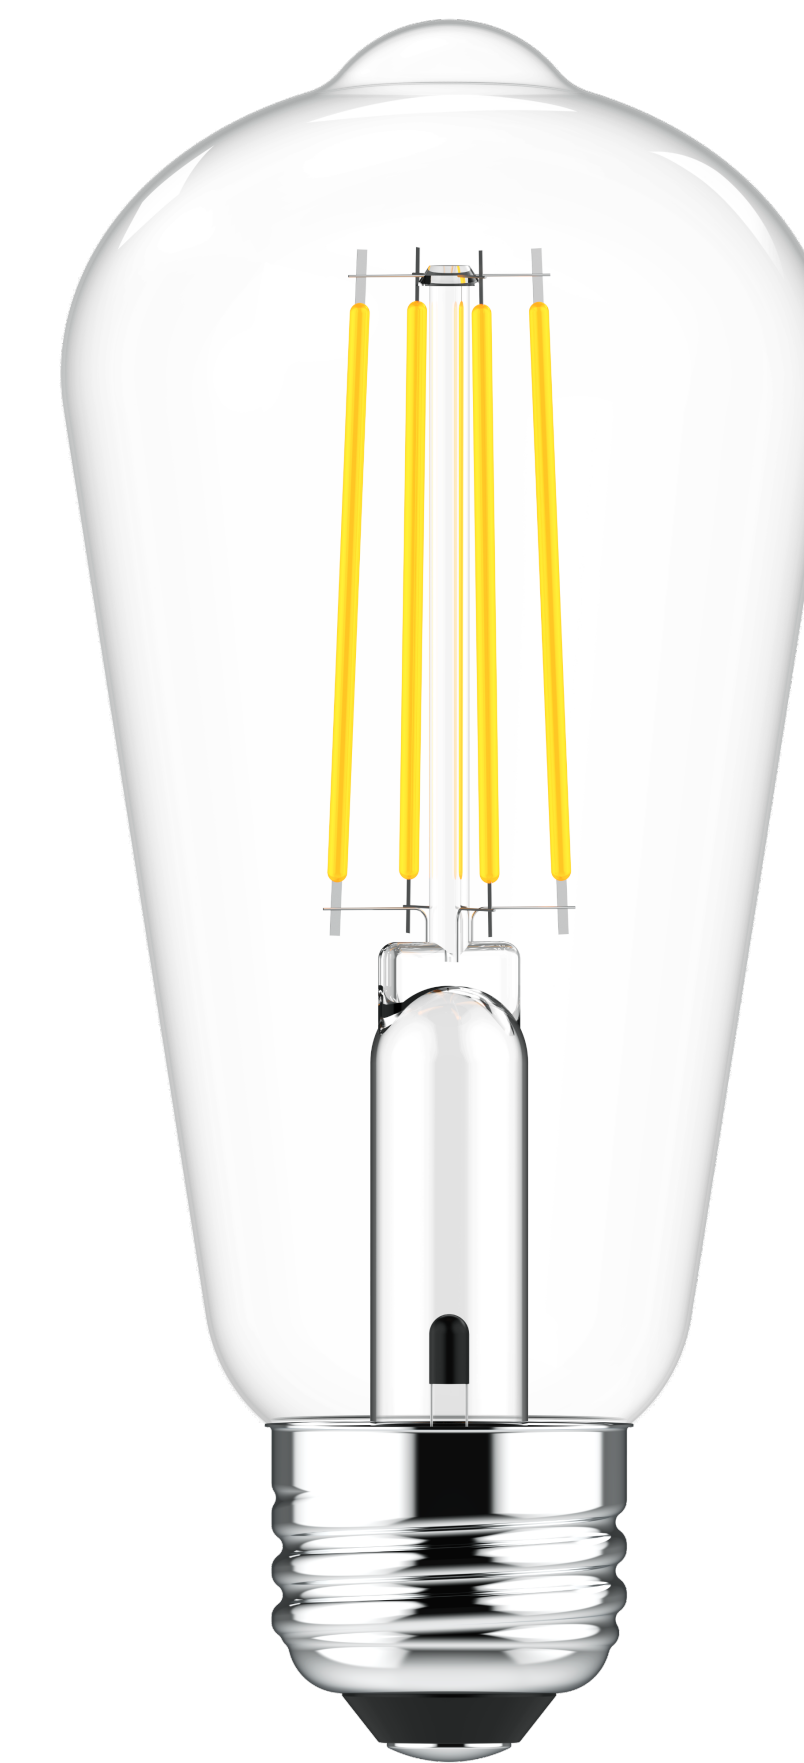

ST58 Dusk to Dawn LED Bulb

The wet rated/waterproof Sunco ST58 Filament features a traditional, clear glass Edison bulb style for a popular, vintage look. This ultra-bright bulb is designed to deliver impressive illumination while maintaining its stylish appeal. It also includes a convenient dusk to dawn feature, making it perfect for outdoor lighting needs.

MODELS

ST58_DD_ND-2700K ST58_DD_ND-4000K

ST58_DD_ND-3000K ST58_DD_ND-5000K

LIGHT DISTRIBUTION ANGLE

NOTE: The curves indicate the illuminated area and the average illumination at different distances.

CERTIFICATIONS

SPECIFICATIONS

Voltage	120V
Wattage	7W
Power Factor	>0.7

LIGHTING PERFORMANCE

Lumens	850lm
Equivalency	75W
Frequency	60Hz
CRI	80+
Base	E26
Dimmable	No
Efficacy	121lm/w
Color Temperature	2700K/3000K/ 4000K/5000K