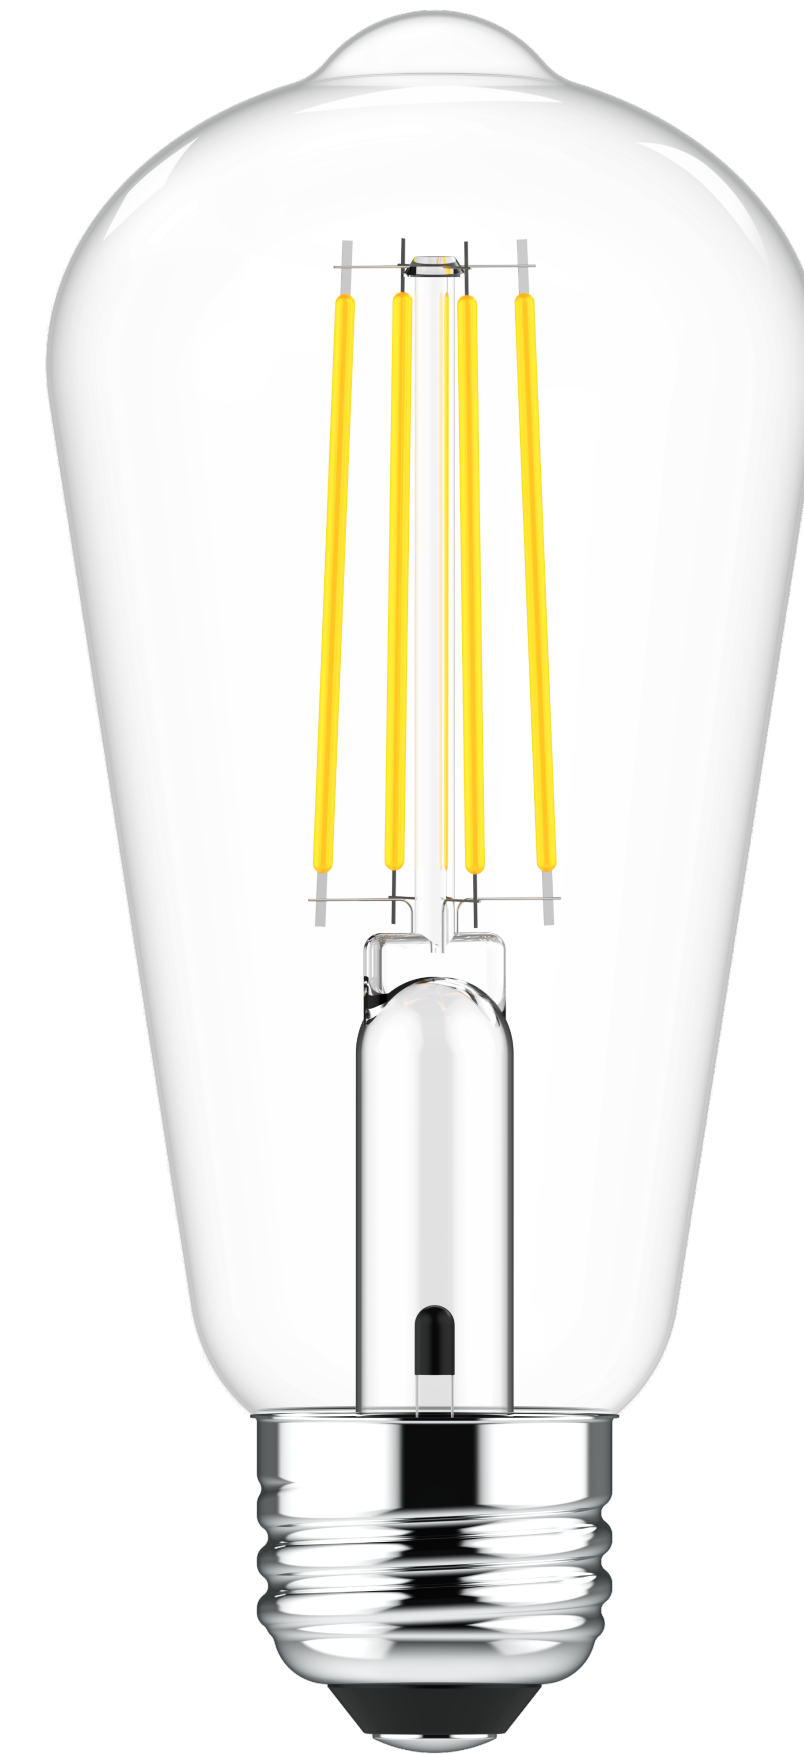

SPECIFICATIONS

Voltage	120V
Wattage	8.5W
Power Factor	>0.7

LIGHTING PERFORMANCE

Lumens	1000lm
Equivalency	75W
Frequency	60Hz
CRI	80+
Base	E26
Dimmable	Yes
Efficacy	80lm/w
Color Temperature	2700K/3000K/4000K /5000K/6000K

ENVIRONMENT

Operating Temperature	-4°F - 104°F
Moisture Rating	Wet Rated

CONSTRUCTION

Housing Material	Glass
Weight	0.1lbs

LIFETIME

Average Lifetime	25000 Hrs
Warranty	5 Years