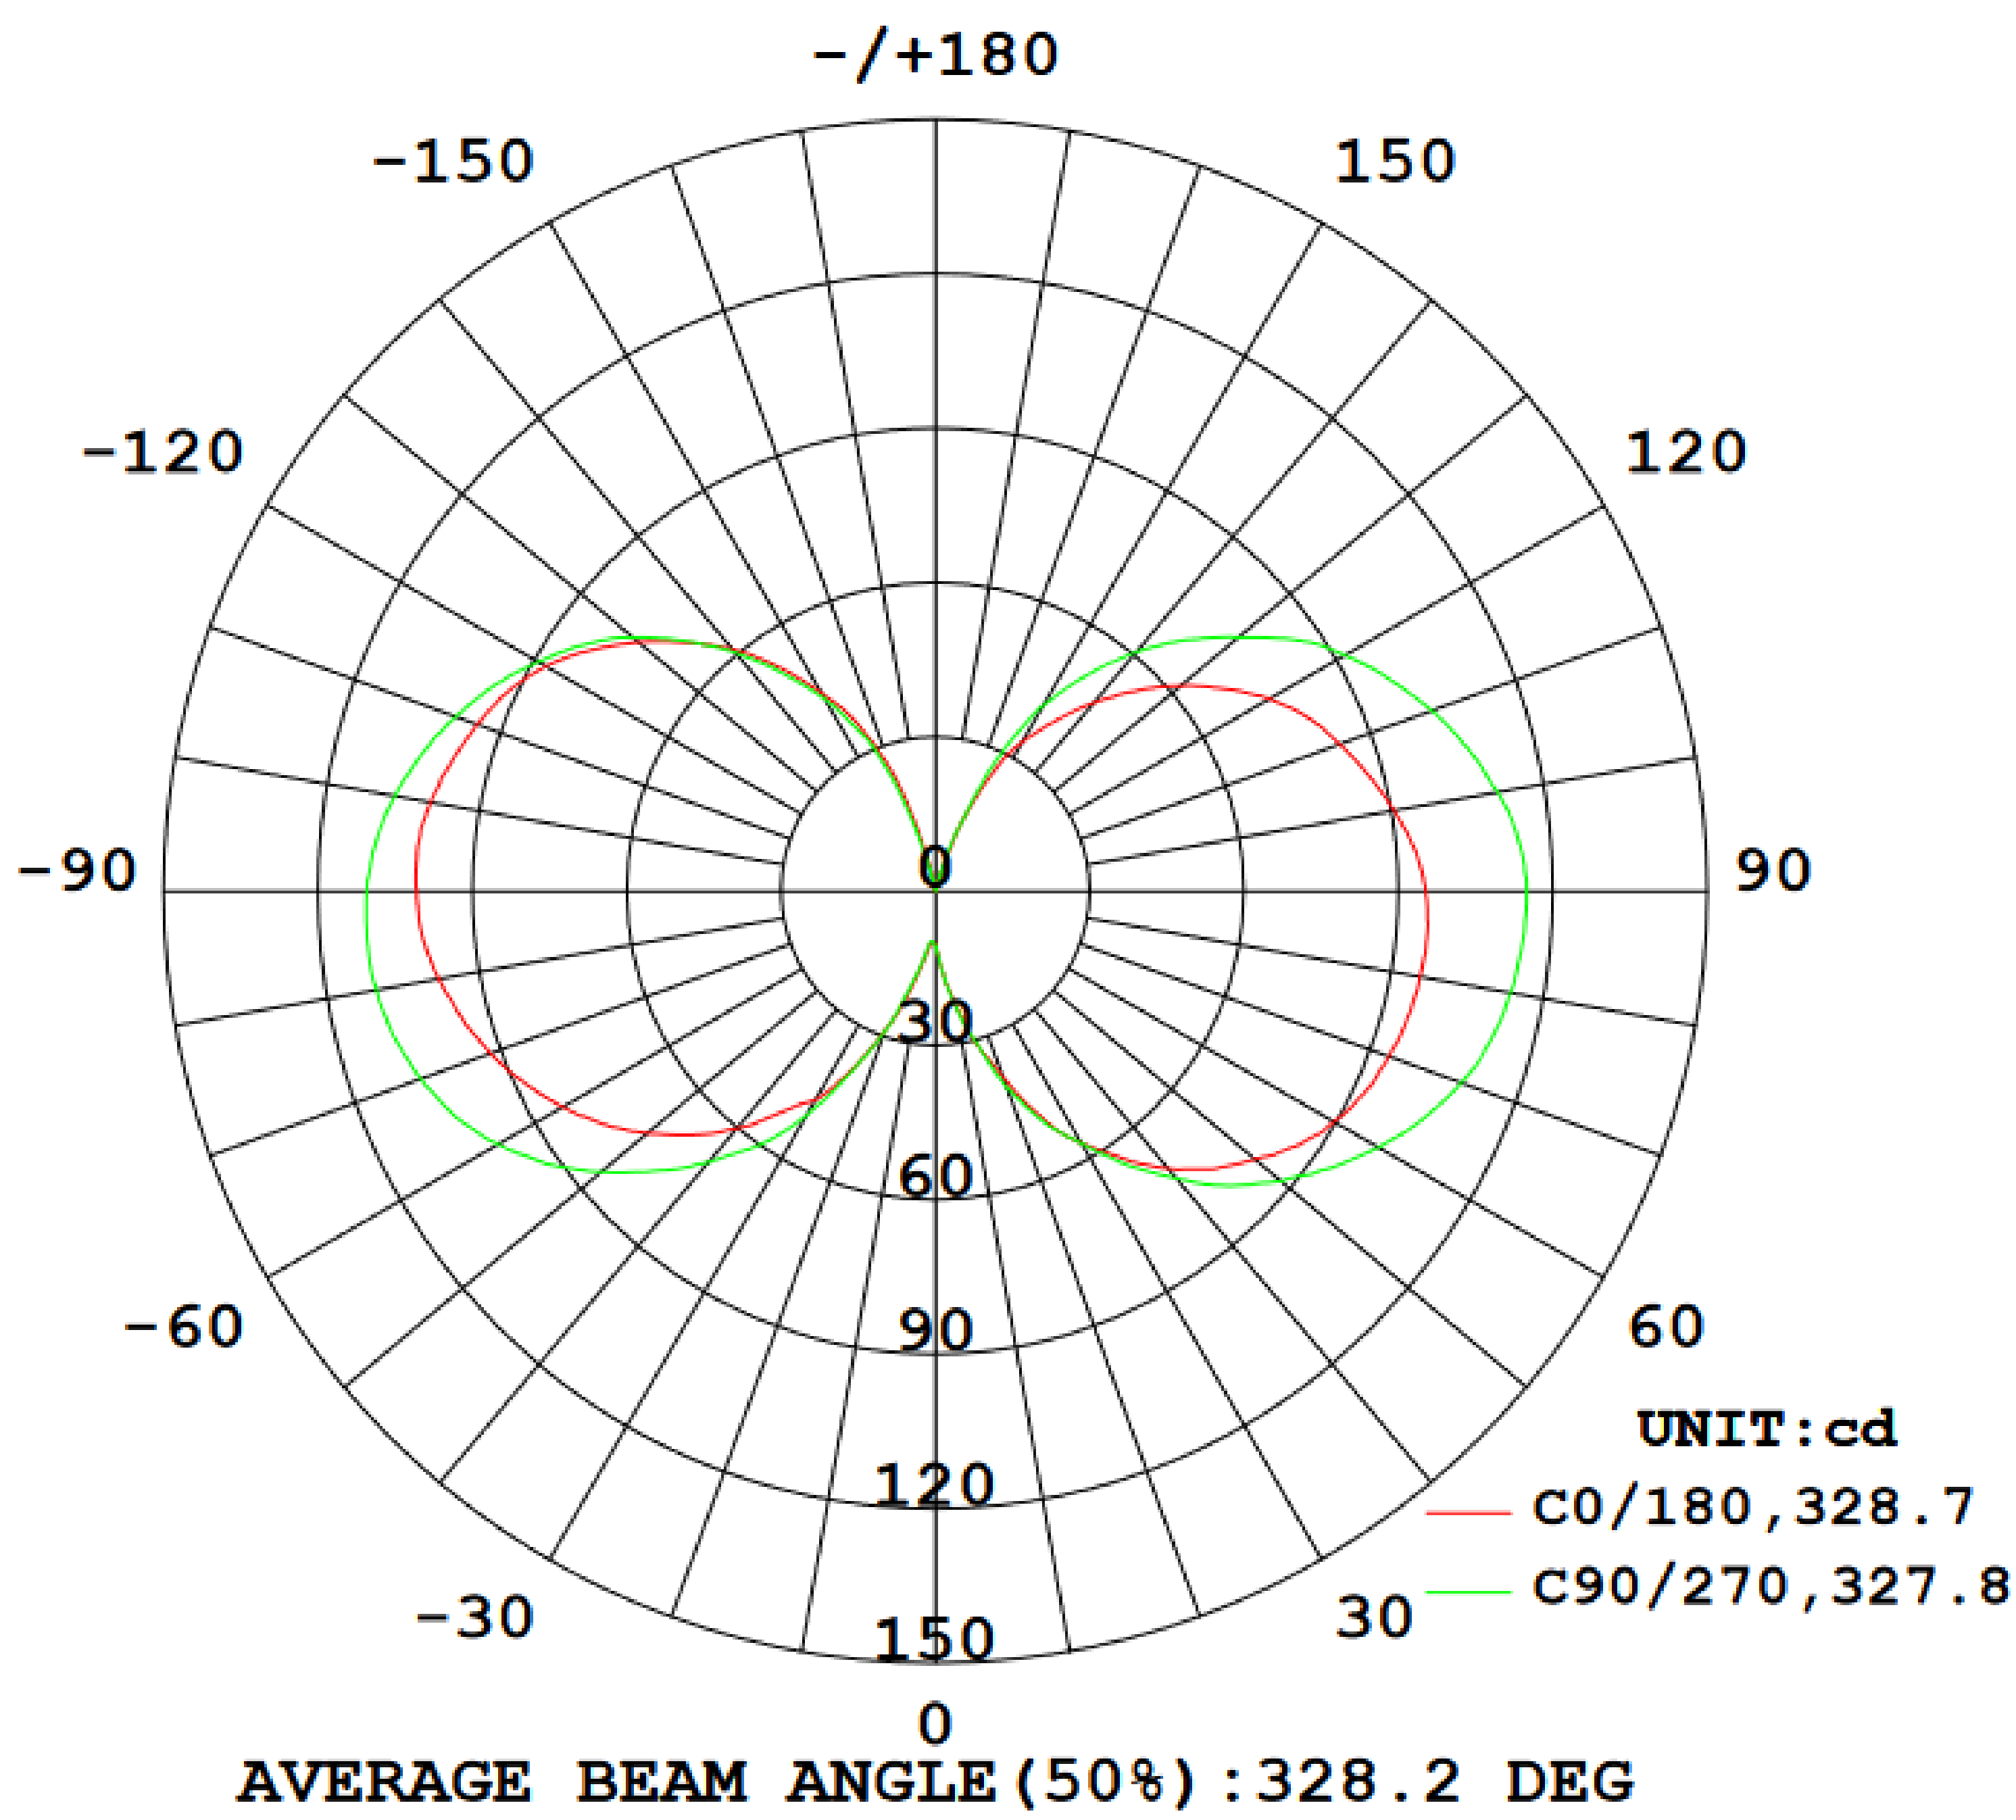

## LED ST58 Filament Bulb

The wet rated/waterproof and dimmable Sunco ST58 Filament features a traditional, clear glass Edison bulb style for a popular, vintage look. Ideal fit in light fixtures where bulbs are exposed, such as string lights. Features a CRI 80+ for accurate color rendering, making it perfect for patios or restaurant exterior lighting, makeup application, and for nighttime weddings or parties.

### LIGHT DISTRIBUTION ANGLE

NOTE: The curves indicate the illuminated area and the average illumination at different distances.