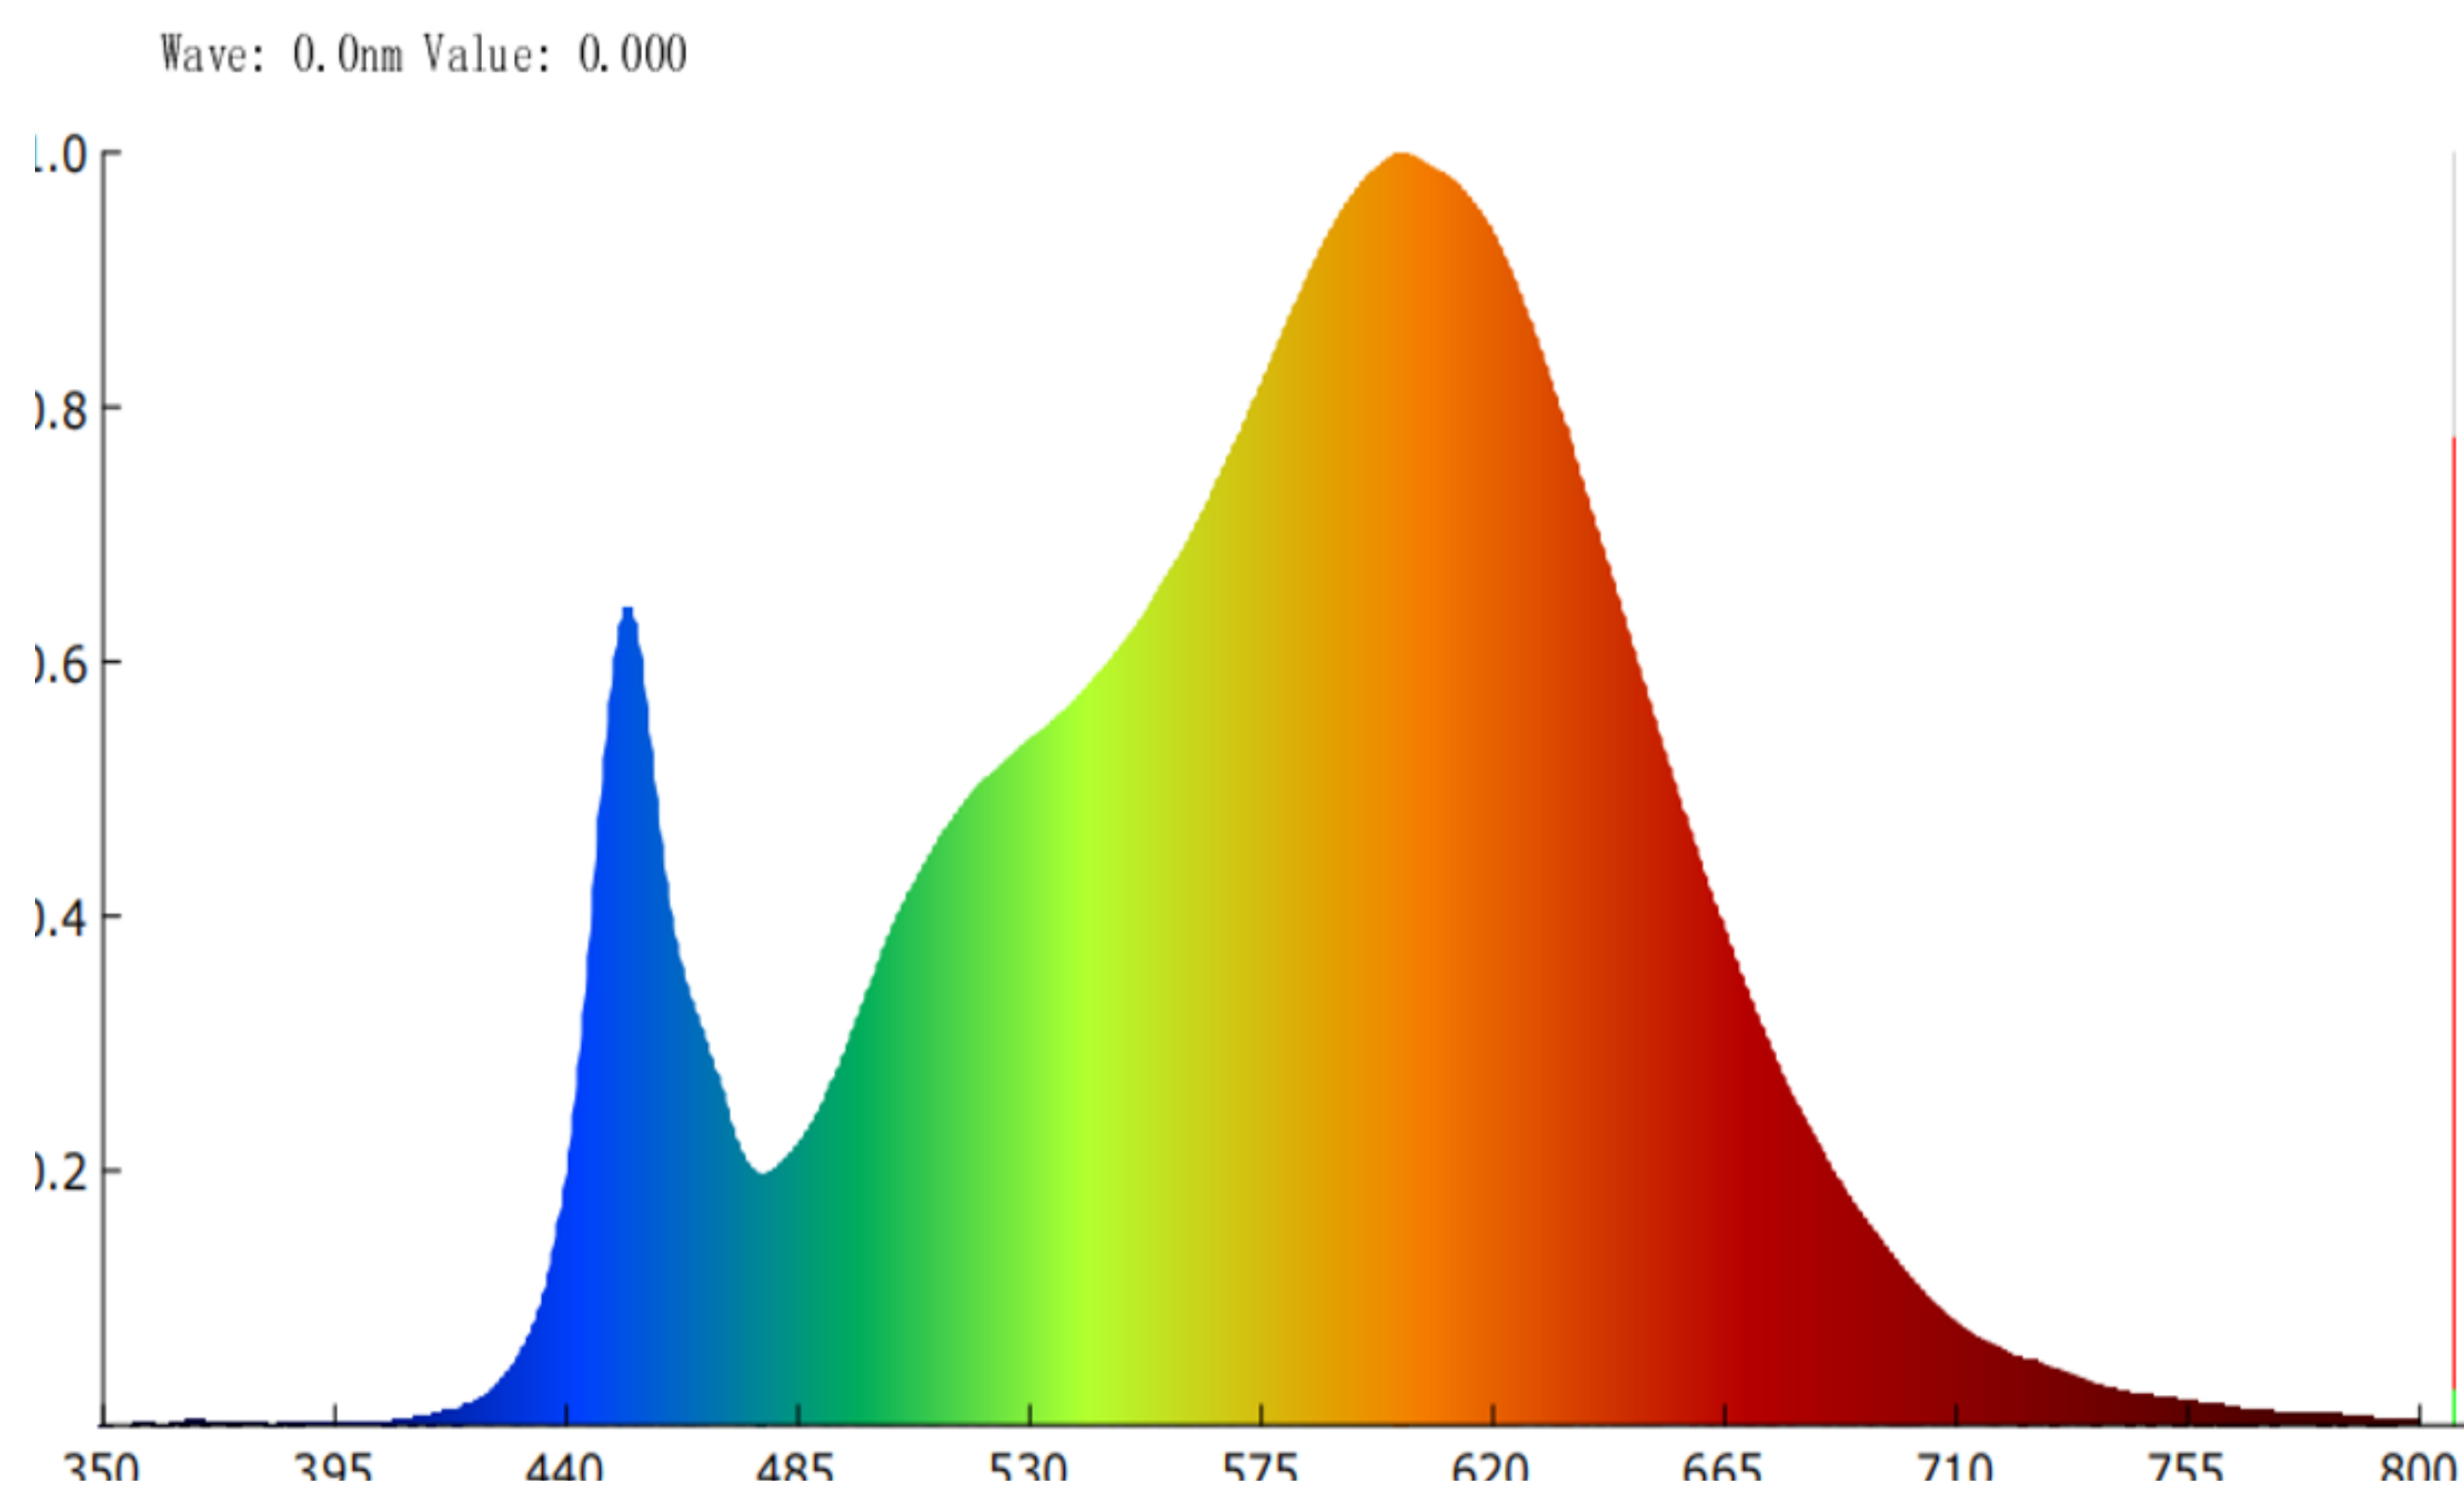

LED Stairway Light

Enhance both safety and style with our LED Stairway Light! This sleek and modern lighting solution provides gentle yet powerful illumination to guide your steps with confidence. Installation is a breeze, and its unobtrusive design seamlessly complements any home decor. Prioritize safety and aesthetics in your home with our LED Stairway Light, ensuring well-lit pathways and stairs for you and your loved ones. Illuminate your life with confidence!

MODELS

SL_SQ_LV-BR-3000K

LIGHT DISTRIBUTION ANGLE

NOTE: The curves indicate the illuminated area and the average illumination at different distances.

CERTIFICATIONS

SPECIFICATIONS

Voltage	12-24V
Wattage	5W
Power Factor	0.8

LIGHTING PERFORMANCE

Lumens	200lm
Frequency	60Hz
CRI	80+
Beam Angle	120°
Dimmable	No
Efficacy	40lm/w
CCT	3000K

ENVIRONMENT

Operating Temperature	4°F - 113° F
Moisture Rating	Wet Rated

CONSTRUCTION

Housing Material	ALU+Plastic
Weight	0.5lbs