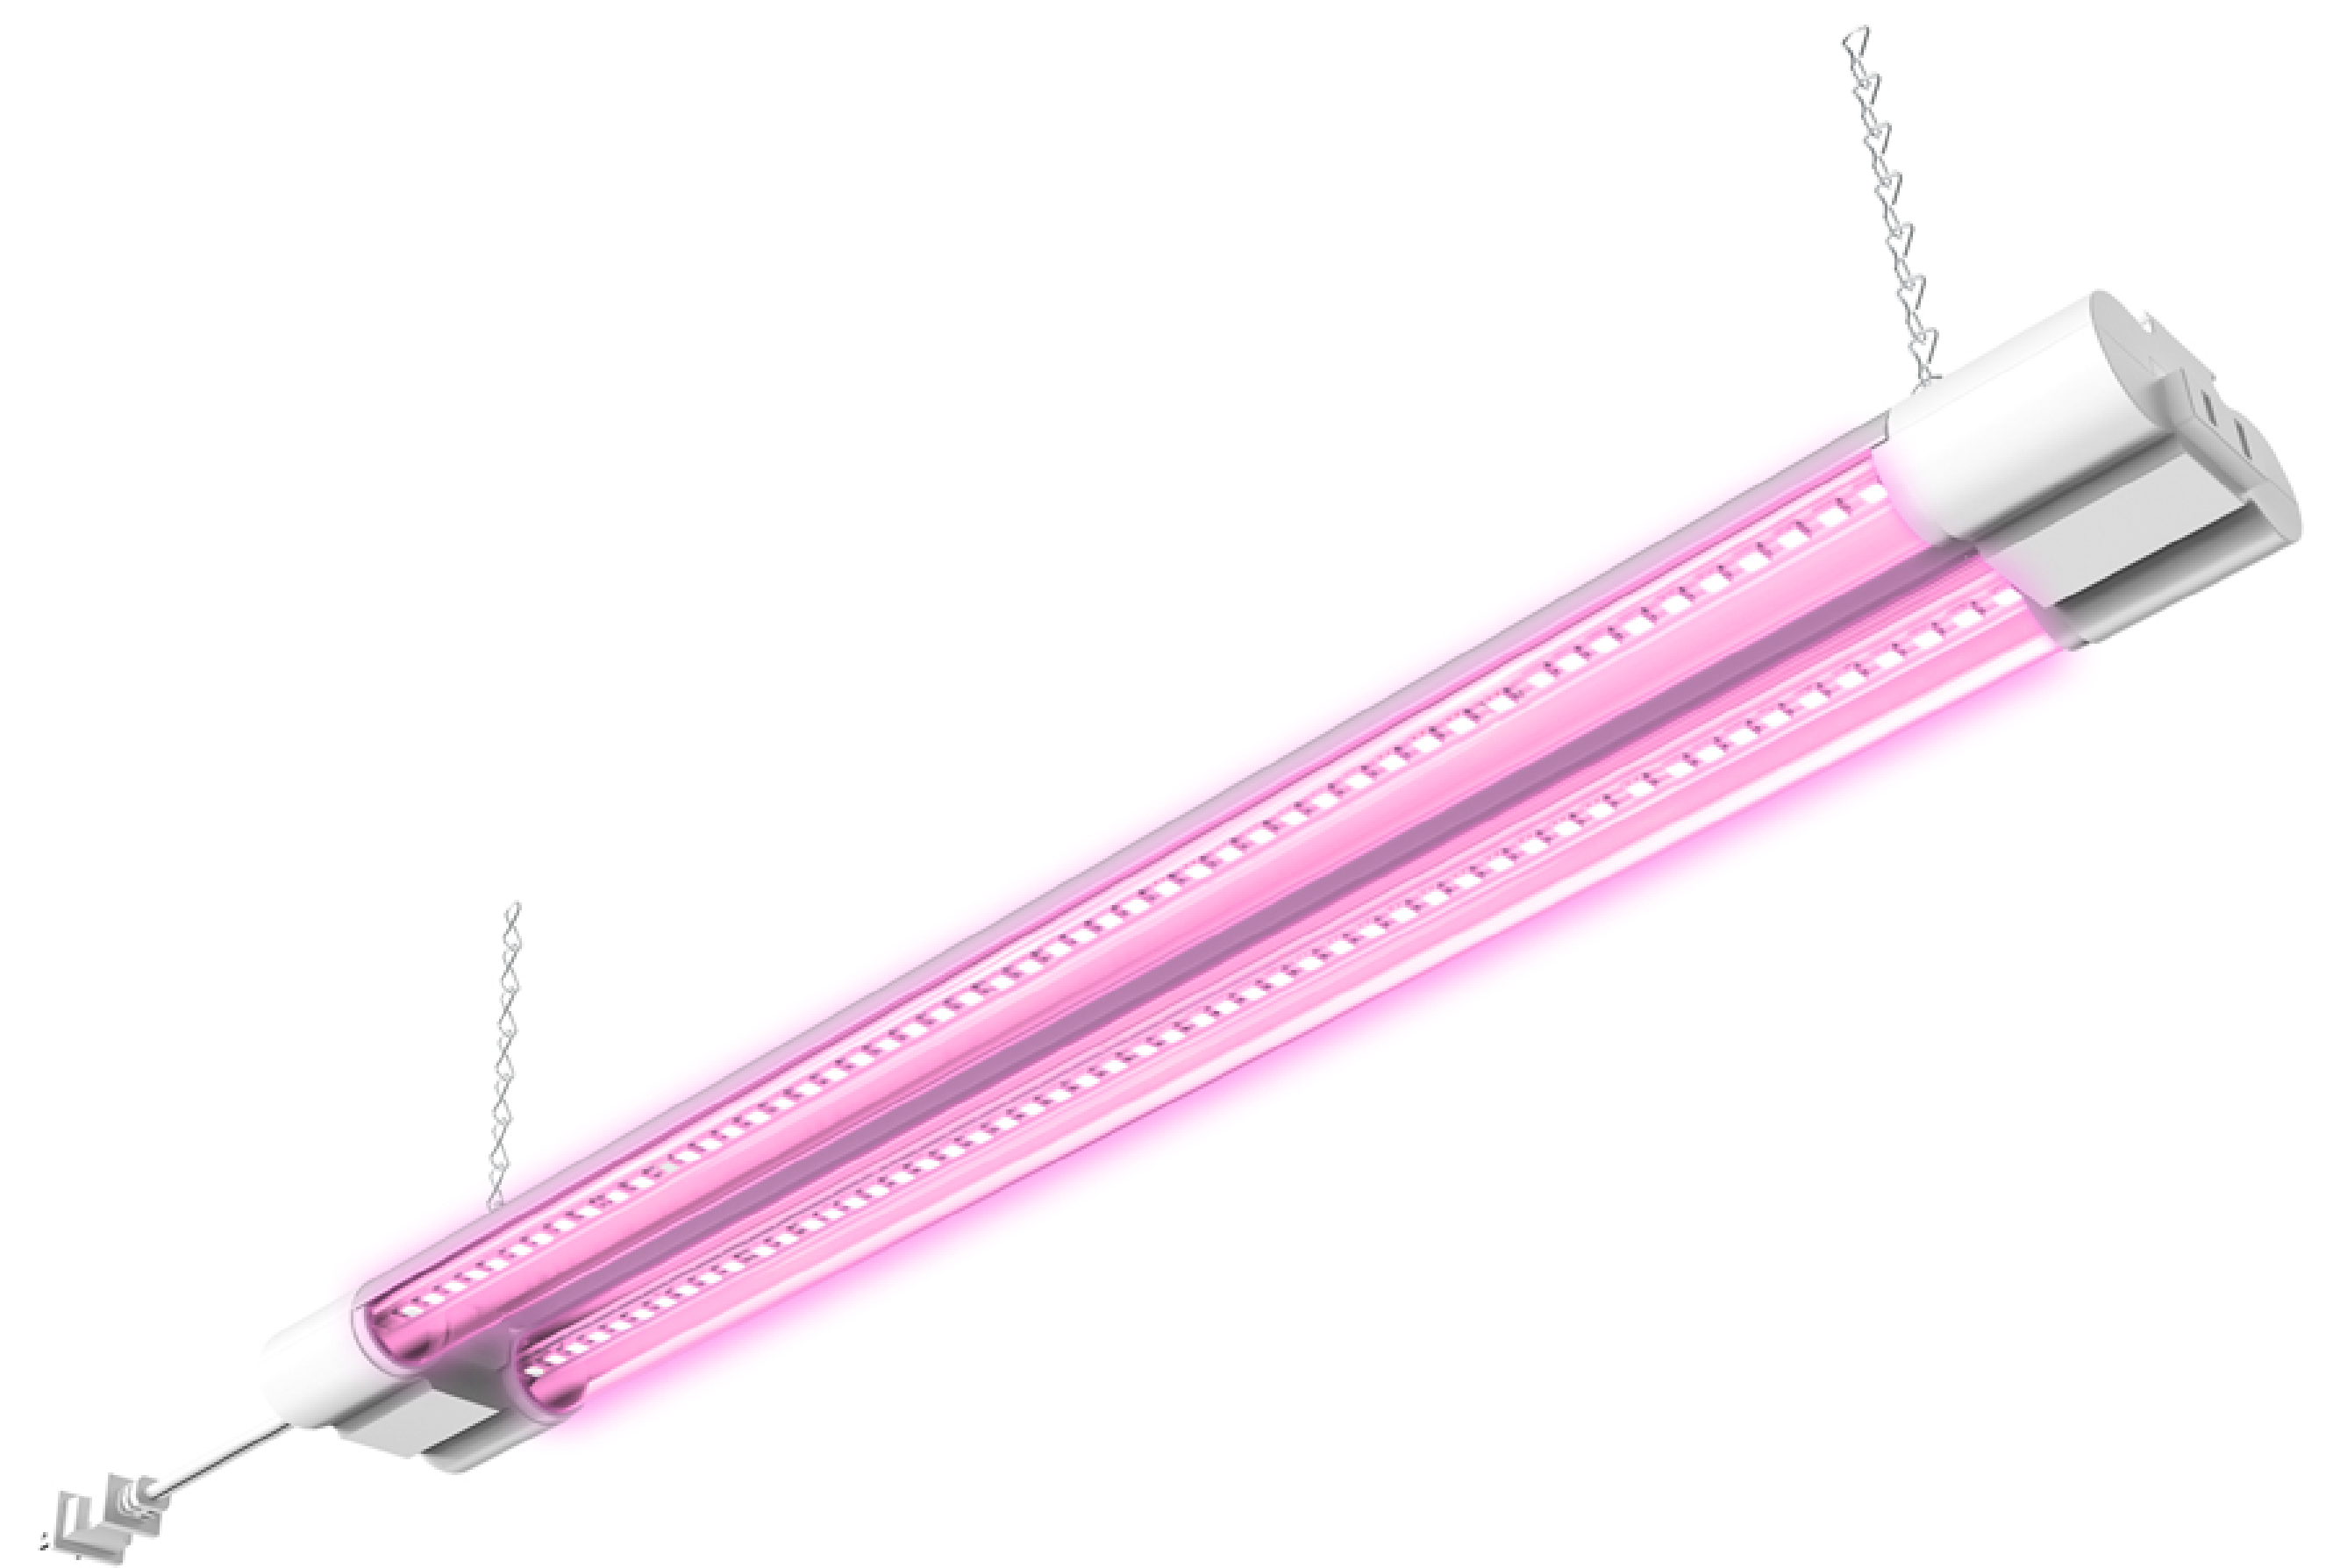

SPECIFICATIONS

Voltage	120V
Wattage	20W
Power Factor	0.7

LIGHTING PERFORMANCE

Lumens	1400lm
Amps	240MA
Frequency	60Hz
CRI	80+
Beam Angle	120°
Dimmable	No
Efficacy	70lm/w
Full Spectrum	from 380nm - 780nm
PPF	30.53umol/s
PAR	6893.517mW

ENVIRONMENT

Operating Temperature	4°F - 113°F
Moisture Rating	Damp

CONSTRUCTION

Housing Material	ALU+Plastic
Weight	1.09 lbs

LIFETIME

Average Lifetime	50000 Hrs
Warranty	3 Years