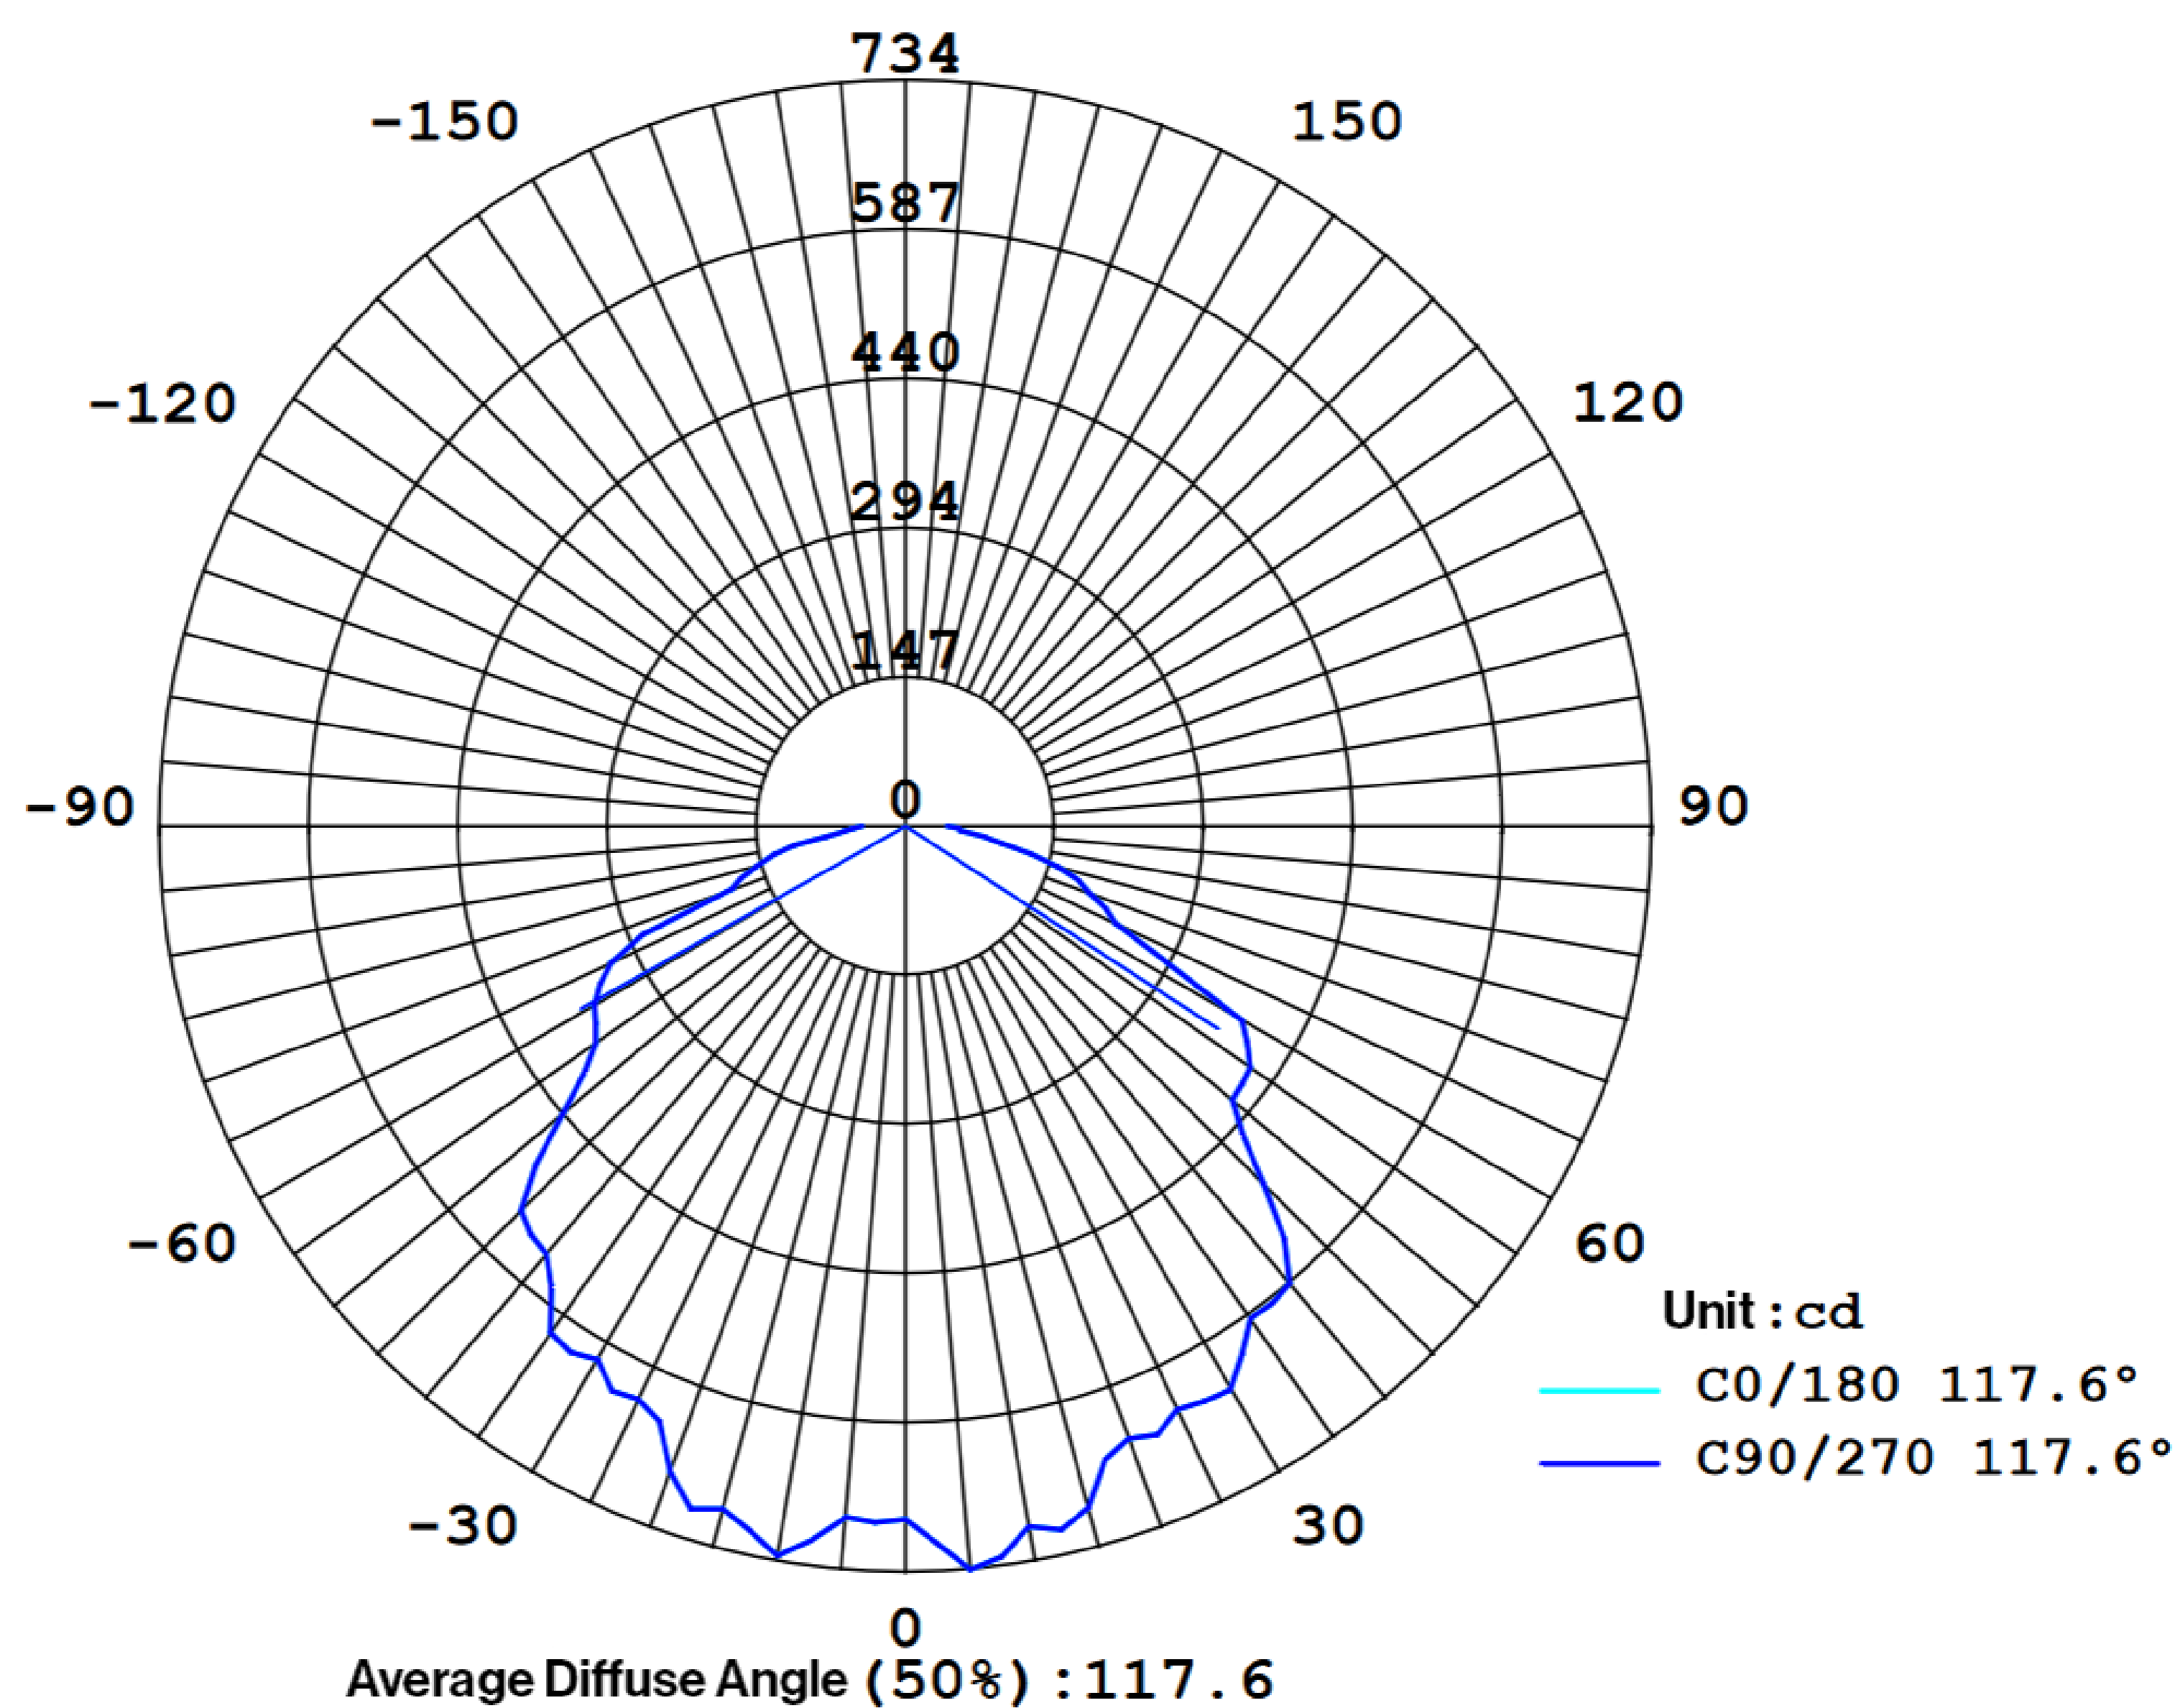

## 2ft. LED Grow Light

This 2-Foot Linkable Full Spectrum 20W LED Grow Light ensures consistent performance with its cutting-edge design. Perfectly suited for indoor farming, this light fixture offers a full spectrum of light for veg, bloom, and all plant growth stages.

### LIGHT DISTRIBUTION ANGLE

NOTE: The curves indicate the illuminated area and the average illumination at different distances.

### SPECIFICATIONS

Voltage	120V
Wattage	20W
Power Factor	0.7