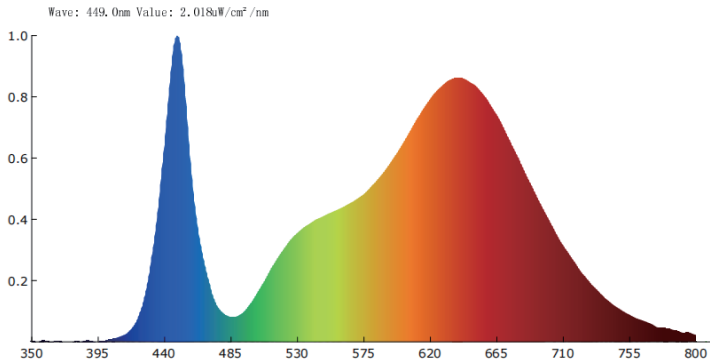

1ft. LED Grow Light

Full spectrum grow lights by Sunco promote healthy plant growth. If you're an avid gardener, these grow lights are ideal for accelerating the growth rate to produce a high yield. Easily install the lights with plastic anchors and V hooks for durable support.

MODELS

SH_GL1-WH-FS-4PK

LIGHT DISTRIBUTION ANGLE

NOTE: The curves indicate the illuminated area and the average illumination at different distances.

CERTIFICATIONS

SPECIFICATIONS

Voltage	120V
Wattage	10W
Power Factor	0.7

LIGHTING PERFORMANCE

Lumens	600LM
CRI	80
Beam Angle	120°
Dimmable	NO
Efficacy	60LM/W
Frequency	60HZ

ENVIRONMENT

Operating Temperature	4°F-113°F
Moisture Rating	N/A

CONSTRUCTION

Housing Material	ALU+Plastic
Weight	0.86lbs