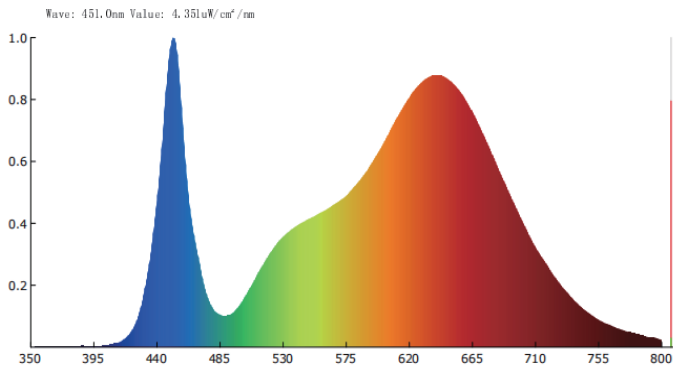

4ft. LED Grow Light

Full spectrum grow lights by Sunco promote healthy plant growth. If you're an avid gardener, these grow lights are ideal for accelerating the growth rate to produce a high yield. Easily install the lights with plastic anchors and V hooks for durable support.

MODELS

SHG-80W-4PK

PHOTOMETRIC DIAGRAM

SPECIFICATIONS

Voltage	120V
Wattage	20W
Power Factor	0.7

LIGHTING PERFORMANCE

Lumens	4000
Selectable CCT	/
CRI	80
Beam Angle	120°
Dimmable	NO
Efficacy	86lm/w
Frequency	60Hz