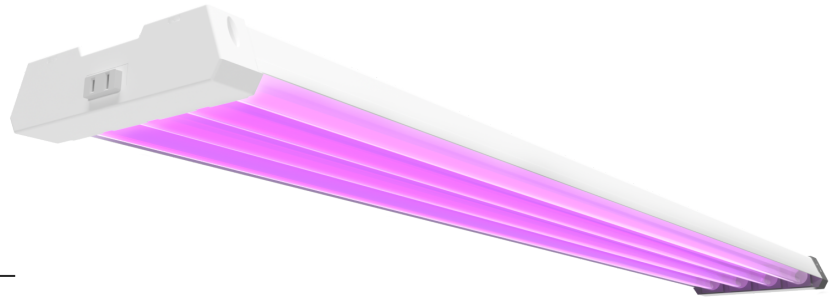

4ft. LED Grow Light

Full spectrum grow lights by Sunco promote healthy plant growth. If you're an avid gardener, these grow lights are ideal for accelerating the growth rate to produce a high yield. Easily install the lights with plastic anchors and V hooks for durable support.

MODELS

SHG-80W-4PK

PHOTOMETRIC DIAGRAM

SPECIFICATIONS

Voltage	120V
Wattage	20W
Power Factor	0.7

LIGHTING PERFORMANCE

Lumens	4000
Selectable CCT	/
CRI	80
Beam Angle	120°
Dimmable	NO
Efficacy	86lm/w
Frequency	60Hz

ENVIRONMENT

Operating Temperature	4°F - 113°F
Moisture Rating	Damp

CONSTRUCTION

Housing Material	ALU+ Plastic
Weight	3.48lbs

LIFETIME

Average Lifetime	LED 50000hours
Warranty	3 Years

CERTIFICATIONS