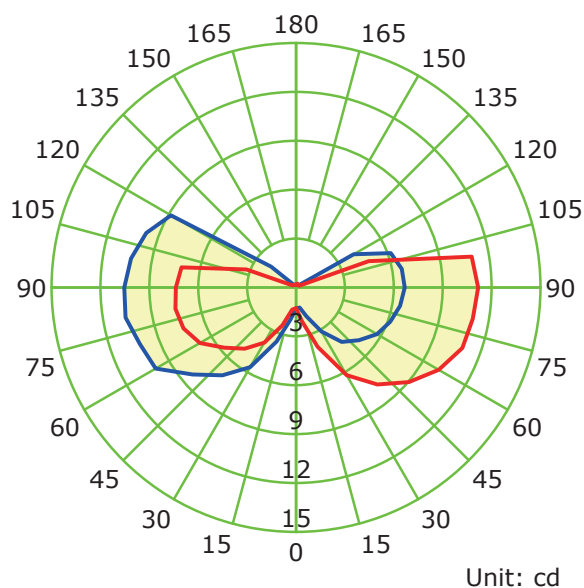

### LIGHT DISTRIBUTION ANGLE

Luminous Intensity Distribution Curve

— C0-C180 — C90-C270

NOTE: The curves indicate the illuminated area and the average illumination at different distances.

### SPECIFICATIONS

Voltage	120V
Wattage	1W
Power Factor	0.89

### LIGHTING PERFORMANCE

Lumens	75LM±10%
CRI	> 80
Beam Angle	120°
Dimmable	N/A
Efficacy	75LM/W
Selectable CCT	2200K, 2700K, 3000K