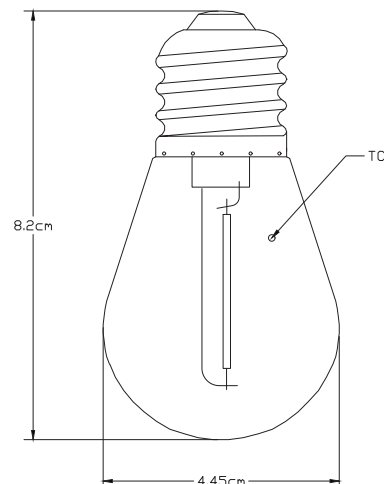

### LIGHT DISTRIBUTION ANGLE

Luminous Intensity Distribution Curve

— C0-C180 — C90-C270

NOTE: The curves indicate the illuminated area and the average illumination at different distances.