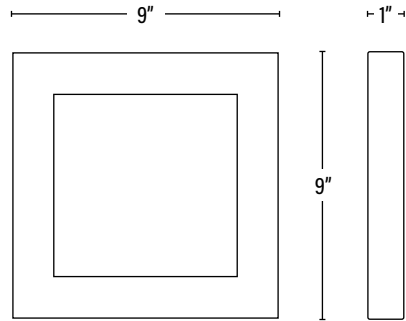

Item#: **98838**
LED SURFACE MOUNT

DIMENSIONS (Inches)

Length	9"
Width	9"
Height	1"
Net Weight (Lbs)	--

PACKAGING

		UPC	DIMENSIONS (LxWxH)	GROSS WEIGHT (Lbs)
Master Carton	10	10811768029717	19.4" x 13.4" x 11"	18.6
Individual Box	1	811768029710	9.3" x 2.4" x 9.4"	1.9
Country of Origin	China			
HS Tariff	9405.10.6020			