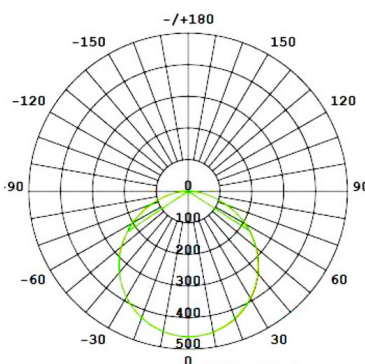

APPLICATION

Ideal for retrofitting inefficient fixtures in malls, hospitals, airports, offices, hallways, lobbies and other residential and commercial applications.

LIGHT DISTRIBUTION CURVE

ELECTRICAL

Wattage	20W
Voltage	120V
Current	174mA
Power Factor	0.9
Total Harmonic Distortion (THD)	8.3

LIGHTING PERFORMANCE

Lumens	1200
Lumens Per Watt (LPW)	60
Color Temperature (CCT)	3000K
Color Rendering (CRI)	92
R9 (Red Value)	61
R13 (Skin Tones)	N/A
Beam Angle	112°
Light Distribution	Type VS
BUG Rating (Backlight, Uplight, and Glare)	B1 - UX - G0
Dimmable Lighting Control	<i>Dimmable</i> see compatibility report

Item#: **98838**
LED SURFACE MOUNT

DIMENSIONS (Inches)

Length	9"
Width	9"
Height	1"
Net Weight (Lbs)	--

PACKAGING

		UPC	DIMENSIONS (LxWxH)	GROSS WEIGHT (Lbs)
Master Carton	10	10811768029717	19.4" x 13.4" x 11"	18.6
Individual Box	1	811768029710	9.3" x 2.4" x 9.4"	1.9
Country of Origin	China			
HS Tariff	9405.10.6020			