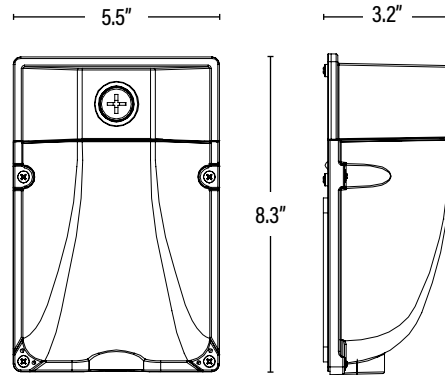

### QUALIFICATIONS

Model Number	MWP-25-[D,P]-40K
--------------	------------------

Visit [www.designlights.org/search](http://www.designlights.org/search) to confirm qualification. • Published lumens on LED products are approximate and may vary slightly. • Specifications are subject to change without notice.

Item#: **98638**  
**LED MINI WALL PACK**

<b>DIMENSIONS</b> (Inches)	
Length	8.3"
Width	5.5"
Height	3.2"
Net Weight (Lbs)	--

<b>SUPPORTING DOCUMENTS</b> (Grey = not available at this time.)	
Product Sheet	VIEW
Install Instructions	VIEW
IES Download from Web Item	VIEW
LM79	VIEW
LM80	VIEW

<b>PACKAGING</b>		<b>UPC</b>	<b>DIMENSIONS</b> (LxWxH)	<b>GROSS WEIGHT</b> (Lbs)
Master Carton	8	811768020281	5.6" x 3.9" x 8.5"	16.3
Individual Box	1	10811768020288	--	2
Country of Origin	China			
HS Tariff	9405.11.8020			