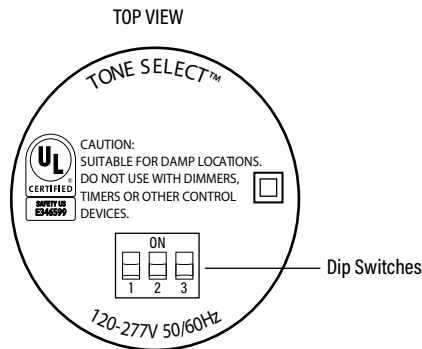

ENVIRONMENT

Operating Temperature	-4° ~ 113°F
Suitable Location	DAMP
Ingress Protection Rating	IP20
Fixture Type	Enclosed

LIFESPAN

Average Life (Hours)	50,000
Warranty (Years)	5

COMPONENTS

LED Light Source	Samsung
------------------	---------

ORDERING

ITEM#	DESCRIPTION	TITLE 20	CASE
94519	LED TONE-SELECT™ 11WT10/27-30-35-40-50K/120°/FR/120-277V/MED	Yes	50

ADDITIONAL INFORMATION:

CCT DIP SWITCH SETTINGS

CCT	Switch 1	Switch 2	Switch 3
2700K	--	ON	--
3000K	ON	--	ON
3500K	--	ON	ON
4000K	ON	--	--
5000K	--	--	ON