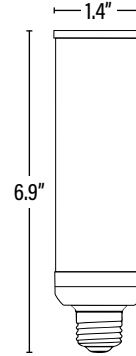

Item#: **74519**
LED TONE-SELECT™ CFL DIRECT WIRE

DIMENSIONS (Inches)

Length (MOL)	6.9"
Width/Diameter (MOD)	1.4"
Weight (Lbs)	--

SUPPORTING DOCUMENTS (Grey = not available at this time.)

Product Sheet	VIEW
IES Download from Web Item	VIEW
LM79	VIEW
LM80	VIEW

PACKAGING		UPC	DIMENSIONS (LxWxH)	GROSS WEIGHT (Lbs)
Master Carton	50	10899645001070	17.7" x 8.9" x 7.7"	--
Inner Carton	10	20899645001077	--	--
Individual Box	1	899645001073	7.3" x 1.7" x 1.7"	--
Country of Origin	China			
HS Tariff	8539.50.0010			