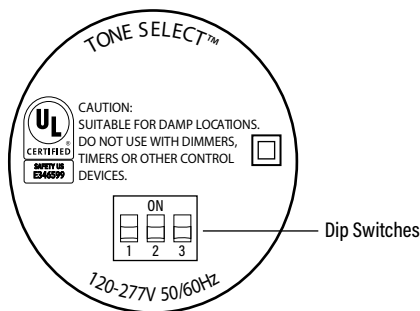

ORDERING

ITEM#	DESCRIPTION	TITLE 20	CASE
74519	LED TONE-SELECT™ 8WT10/27-30-35-40-50K/120°/FR/120-277V/MED	Yes	50

ADDITIONAL INFORMATION:

CCT DIP SWITCH SETTINGS

CCT	Switch 1	Switch 2	Switch 3
2700K	--	ON	--
3000K	ON	--	ON
3500K	--	ON	ON
4000K	ON	--	--
5000K	--	--	ON

TOP VIEW

ITEM INFORMATION