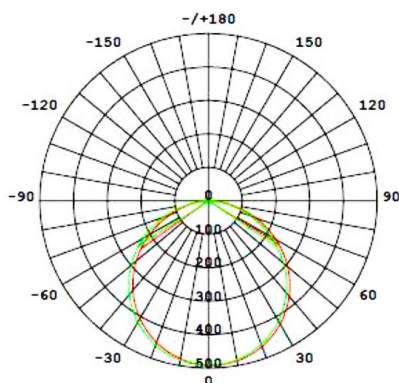

APPLICATION

Ideal for retrofitting inefficient fixtures in malls, hospitals, airports, offices, hallways, lobbies and other residential and commercial applications.

LIGHT DISTRIBUTION CURVE

ELECTRICAL

Wattage	20W
Voltage	120V
Current	174mA
Power Factor	0.9
Total Harmonic Distortion (THD)	71

LIGHTING PERFORMANCE

Lumens	1200
Lumens Per Watt (LPW)	60
Color Temperature (CCT)	3000K
Color Rendering (CRI)	92
R9 (Red Value)	58
R13 (Skin Tones)	N/A
Beam Angle	112°
Light Distribution	Type VS
BUG Rating (Backlight, Uplight, and Glare)	B1 - UX - G0
Dimmable Lighting Control	<i>Dimmable</i> see compatibility report

Item#: **88838**
LED SURFACE MOUNT

DIMENSIONS (Inches)

Width/Diameter (MOD)	9"
Height	1"
Net Weight (Lbs)	--

PACKAGING

		UPC	DIMENSIONS (LxWxH)	GROSS WEIGHT (Lbs)
Master Carton	10	10811768029700	19.4" x 13.4" x 11"	15.3
Individual Box	1	811768029703	9.3" x 2.4" x 9.4"	1.5
Country of Origin	China			
HS Tariff	9405.10.6020			