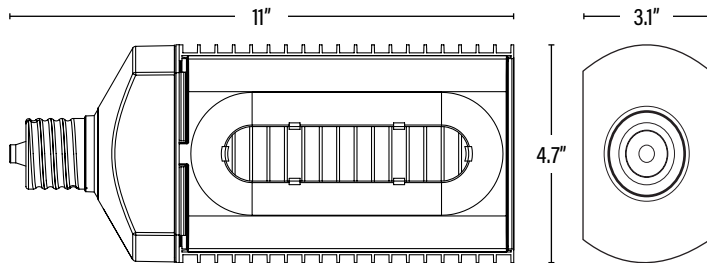

Item#: **72129**  
**LED HIGH WATTAGE 180° LAMP**

**DIMENSIONS** (Inches)

Length (MOL)	11"
Width	4.7"
Height	3.1"
Net Weight (Lbs)	--

**SUPPORTING DOCUMENTS** (Grey = not available at this time.)

Product Sheet	VIEW
Install Instructions	VIEW
Dimmer Compatibility	VIEW
IES Download from Web Item	VIEW
LM79	VIEW
LM80	VIEW

**PACKAGING**

		UPC	DIMENSIONS (LxWxH)	GROSS WEIGHT (Lbs)
Master Carton	4	10811768028901	25.4" x 12.4" x 4.9"	--
Individual Box	1	811768028904	5.9" x 4.1" x 12.3"	--
Country of Origin	China			
HS Tariff	8539.52.0010			