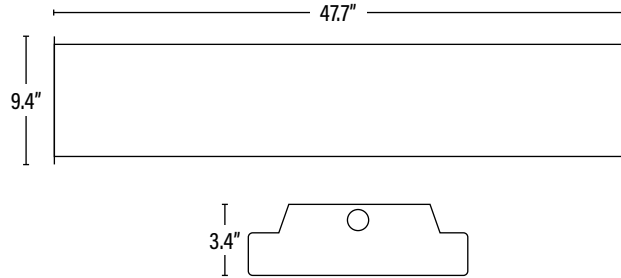

Item#: **71655**  
**LED 4' SPEC-SELECT™ WRAP A-ROUND**

ITEM INFORMATION

**DIMENSIONS** (Inches)

Length	47.7"
Width	9.4"
Height	3.6"
Weight (Lbs)	--

**SUPPORTING DOCUMENTS** (Grey = not available at this time.)

Product Sheet	VIEW
Install Instructions	VIEW
IES Download from Web Item	VIEW
LM79	VIEW
LM80	VIEW

**PACKAGING**

		UPC	DIMENSIONS (LxWxH)	GROSS WEIGHT (Lbs)
Master Carton	4	10811768022879	49" x 13.8" x 10.3"	36.4
Individual Box	1	811768022872	--	9.1
Country of Origin	Malaysia			
HS Tariff	9405.10.6020			