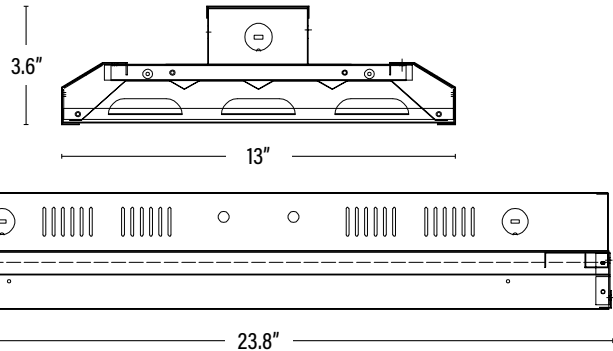

Item#: **70555**
LED 2' TONE-SELECT™ LINEAR HIGH BAY

ITEM INFORMATION

DIMENSIONS (Inches)

Length	23.8"
Width	13"
Height	3.6"
Net Weight (Lbs)	10.1
Chain Length	41.34" (2 ea.)

SUPPORTING DOCUMENTS (Grey = not available at this time.)

Product Sheet	VIEW
Install Instructions	VIEW
IES Download from Web Item	VIEW
LM79	VIEW
LM80	VIEW

PACKAGING

		UPC	DIMENSIONS (LxWxH)	GROSS WEIGHT (Lbs)
Master Carton	1	811768028348	--	--
Country of Origin	China			
HS Tariff	9405.10.6020			