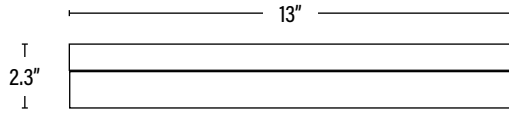

Item#: 58248

LED TONE-SELECT™ PRESTIGE™ I CEILING LIGHT

DIMENSIONS (Inches)

Width/Diameter (MOD)	13"
Height	2.3"
Net Weight (Lbs)	--

SUPPORTING DOCUMENTS (Grey = not available at this time.)

Product Sheet	VIEW
Install Instructions	VIEW
Dimmer Compatibility	VIEW
IES Download from Web Item	VIEW
LM79	VIEW
LM80	VIEW

PACKAGING

		UPC	DIMENSIONS (LxWxH)	GROSS WEIGHT (Lbs)
Master Carton	6	10811768023678	15.8" x 14.7" x 14.7"	13.7
Individual Box	1	811768023671	13.9" x 13.9" x 2.4"	2.3
Country of Origin	China			
HS Tariff	--			

ORDERING

ITEM#	DESCRIPTION	CASE
58248	LED 13IN TONE-SELECT™ PRESTIGE™ I CEILING LIGHT/21W/27-30-35-40-50K/DIMM/120V/WHT	6