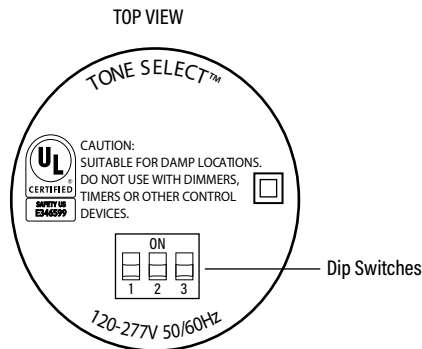

ENVIRONMENT

Operating Temperature	-4° ~ 113°F
Suitable Location	DAMP
Ingress Protection Rating	IP20
Fixture Type	Enclosed

LIFESPAN

Average Life (Hours)	50,000
Warranty (Years)	5

COMPONENTS

LED Light Source	Samsung
------------------	---------

ORDERING

ITEM#	DESCRIPTION	TITLE 20	CASE
54519	LED TONE-SELECT™ 6WT10/27-30-35-40-50K/120°/FR/120-277V/MED	Yes	50

ADDITIONAL INFORMATION:

CCT DIP SWITCH SETTINGS

CCT	Switch 1	Switch 2	Switch 3
2700K	--	ON	--
3000K	ON	--	ON
3500K	--	ON	ON
4000K	ON	--	--
5000K	--	--	ON