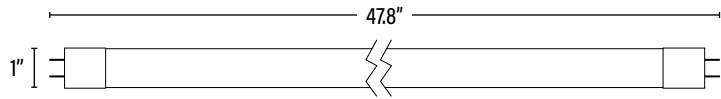

### SUPPORTING DOCUMENTS (Grey = not available at this time.)

Product Sheet	VIEW
Install Instructions	VIEW
Ballast Compatibility	VIEW
IES Download from Web Item	VIEW
LM79	VIEW
LM80	VIEW

PACKAGING		UPC	DIMENSIONS (LxWxH)	GROSS WEIGHT (Lbs)
Master Carton	25	10811768028031	48.8" x 5.9" x 5.9"	14.8
Individual Box	1	811768028034	--	0.59
Country of Origin	China			
HS Tariff	8539.50.0050			