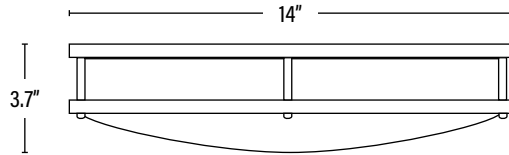

Item#: **49248**
LED TONE-SELECT™ PRESTIGE™ IV CEILING LIGHT

DIMENSIONS (Inches)

Width/Diameter (MOD)	14"
Height	3.7"
Net Weight (Lbs)	--

SUPPORTING DOCUMENTS (Grey = not available at this time.)

Product Sheet	VIEW
Install Instructions	VIEW
Dimmer Compatibility	VIEW
IES Download from Web Item	VIEW
LM79	VIEW
LM80	VIEW

PACKAGING

		UPC	DIMENSIONS (LxWxH)	GROSS WEIGHT (Lbs)
Master Carton	6	10854432004658	27" x 14.5" x 14.5"	22.9
Individual Box	1	854432004651	14.7" x 14.7" x 3.5"	3.8
Country of Origin	China			
HS Tariff	--			