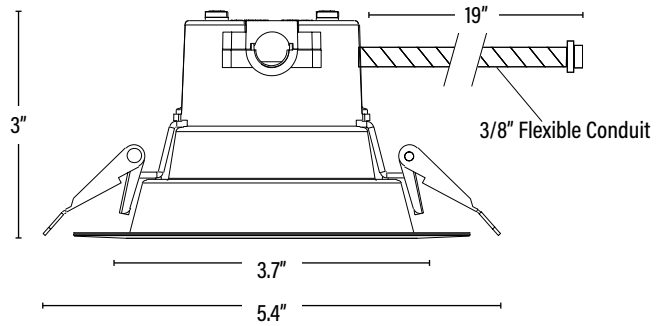

Item#: **47119**
LED 4" SPEC-SELECT™ COMMERCIAL CAN

TOP VIEW

DIMENSIONS (Inches)

Length (MOL)	3"
Width/Diameter (MOD)	5.4"
Net Weight (Lbs)	--

PACKAGING		UPC	DIMENSIONS (LxWxH)	GROSS WEIGHT (Lbs)
Master Carton	12	10811768027003	--	--
Individual Box	1	811768027006	6.9" x 6.5" x 3.8"	--
Country of Origin	China			
HS Tariff	9405.10.6020			