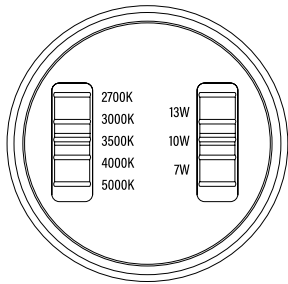

ELECTRICAL

Wattage	7W / 10W / 13W
Voltage	100-277V
Current	13W = 0.15A
Power Factor	0.9

LIGHTING PERFORMANCE

Lumens	600 / 850 / 1050
Lumens Per Watt (LPW)	81
Color Temperature (CCT)	27K / 30K / 35K / 40K / 50K
Color Rendering (CRI)	93
R9 (Red Value)	64
Beam Angle	94°
Light Distribution	Type VS
BUG Rating (Backlight, Uplight, and Glare)	B1 - U1 - G0
Dimmable Lighting Control	<i>Dimmable</i> 0-10V, Range 10% - 100%

ENVIRONMENT

Operating Temperature	-4° ~ 104°F
Suitable Location	WET Indoor / Covered Ceilings
Ingress Protection Rating	IP43

LIFESPAN

Average Life (Hours)	50,000
Warranty (Years)	5

COMPONENTS

LED Light Source	Opto 2835
------------------	-----------

Item#: **47119**
LED 4" SPEC-SELECT™ COMMERCIAL CAN

TOP VIEW

DIMENSIONS (Inches)

Length (MOL)	3"
Width/Diameter (MOD)	5.4"
Net Weight (Lbs)	--

PACKAGING		UPC	DIMENSIONS (LxWxH)	GROSS WEIGHT (Lbs)
Master Carton	12	10811768027003	--	--
Individual Box	1	811768027006	6.9" x 6.5" x 3.8"	--
Country of Origin	China			
HS Tariff	9405.10.6020			