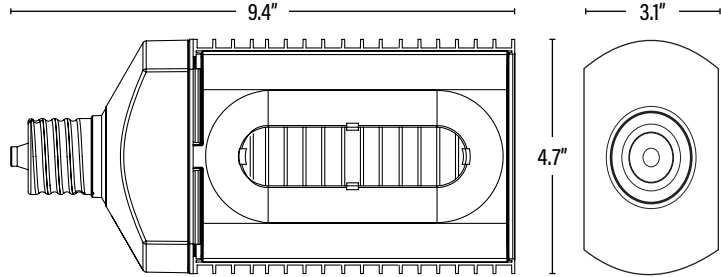

DIMENSIONS (Inches)

Length (MOL)	9.4"
Width	4.7"
Height	3.1"
Net Weight (Lbs)	--

SUPPORTING DOCUMENTS (Grey = not available at this time.)

Product Sheet	VIEW
Install Instructions	VIEW
Dimmer Compatibility	VIEW
IES Download from Web Item	VIEW
LM79	VIEW
LM80	VIEW

PACKAGING

		UPC	DIMENSIONS (LxWxH)	GROSS WEIGHT (Lbs)
Master Carton	4	10811768028895	22.3" x 12.4" x 4.9"	--
Individual Box	1	811768028898	5.9" x 4.1" x 10.7"	--
Country of Origin	China			
HS Tariff	8539.52.0010			