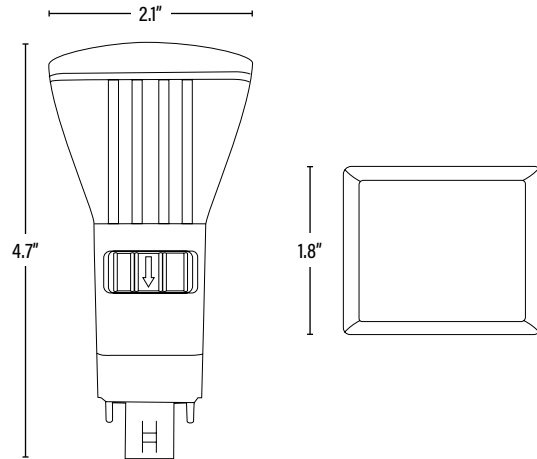

CONSTRUCTION		
Housing	Aluminum / PC	
Base / Power Supply	G24q 4 Pin / Plug In	
Finish	White	

QUALIFICATIONS

Visit www.designlights.org/search to confirm qualification. • DLC lists the wattage of the system power. • Published lumens on LED products are approximate and may vary slightly. • Specifications are subject to change without notice.

Item#: **25519**
LED TONE-SELECT™ CFL PLUG & GO™

DIMENSIONS (Inches)

Length (MOL)	4.7"
Width/Diameter (MOD)	2.1"
Height	1.8"
Net Weight (Lbs)	--

SUPPORTING DOCUMENTS (Grey = not available at this time.)

Product Sheet	VIEW
Install Instructions	VIEW
Ballast Compatibility	VIEW
IES Download from Web Item	VIEW
LM79	VIEW
LM80	VIEW

PACKAGING		UPC	DIMENSIONS (LxWxH)	GROSS WEIGHT (Lbs)
Master Carton	50	10811768022275	20.5" x 12.6" x 6.7"	15
Inner Carton	10	20811768022272	--	--
Individual Box	1	811768022278	5.1" x 2.2" x 1.8"	0.3
Country of Origin	China			
HS Tariff	9405.10.6020			