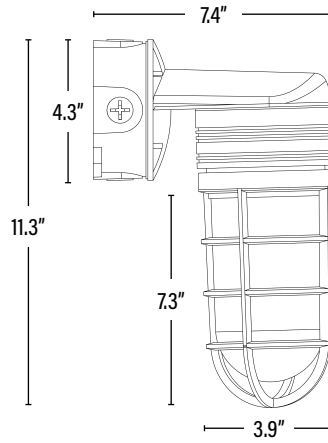

Item#: **23688**  
**LED VAPOR TIGHT JELLY JAR**

**DIMENSIONS** (Inches)

Length (MOL)	11.3"
Width/Diameter (MOD)	7.4"
Net Weight (Lbs)	--

**SUPPORTING DOCUMENTS** (Grey = not available at this time.)

Product Sheet	VIEW
Install Instructions	VIEW
IES Download from Web Item	VIEW
LM79	VIEW
LM80	VIEW

**PACKAGING**

		UPC	DIMENSIONS (LxWxH)	GROSS WEIGHT (Lbs)
Master Carton	4	10854432004269	22.8" x 13.8" x 10.6"	20.3
Individual Box	1	854432004262	--	5.1
Country of Origin	China			
HS Tariff	9405.10.6020			