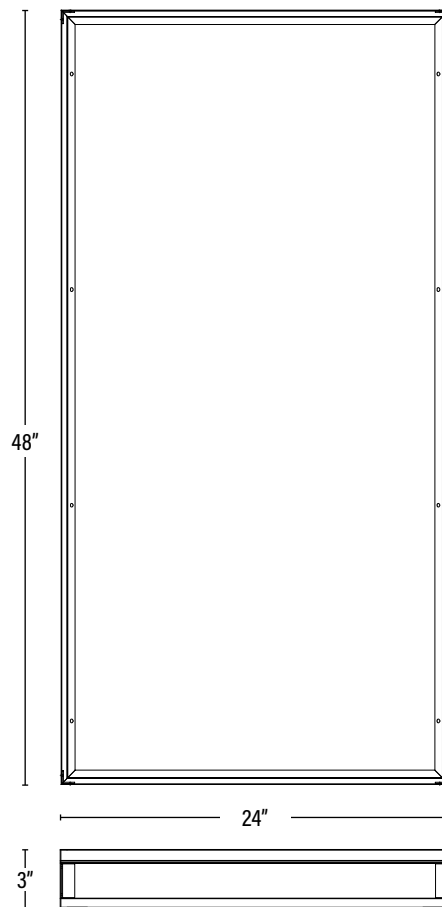

Item#: **23555**
2X4 SURFACE MOUNT KIT
 FOR LED BACK-LIT PANELS

APPLICATION

For use with 2X4 LED Back-lit Panels.

DIMENSIONS (Inches)

Length	48"
Width/Diameter	24"
Height	3"
Weight (Lbs)	--

PACKAGING		UPC	DIMENSIONS (LxWxH)	GROSS WEIGHT (Lbs)
Master Carton	1	811768027181	--	--
Country of Origin	China			
HS Tariff	9405.99.4090			

ORDERING

ITEM#	DESCRIPTION	CASE
23555	2X4 SURFACE MOUNTED KIT FOR LED BACK-LIT PANEL/WHT	1