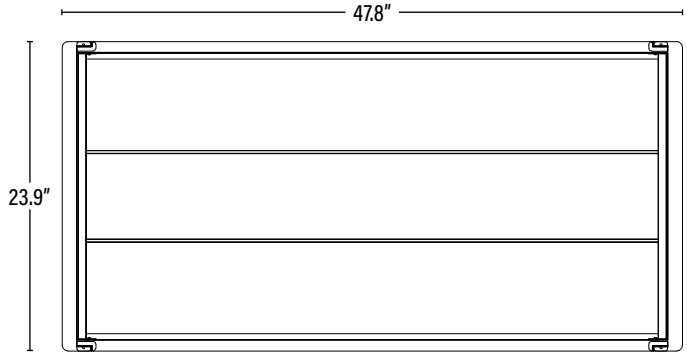

Item#: **10155**

LED 2X4 SPEC-SELECT™ CENTER BASKET TROFFER RETROFIT

ITEM INFORMATION

DIMENSIONS (Inches)

Length	47.8"
Width	23.9"
Height	3.1"
Net Weight (Lbs)	14

SUPPORTING DOCUMENTS (Grey = not available at this time.)

Product Sheet	VIEW
Install Instructions	VIEW
IES Download from Web Item	VIEW
LM79	VIEW
LM80	VIEW

PACKAGING

PACKAGING	UPC	DIMENSIONS (LxWxH)	GROSS WEIGHT (Lbs)
Master Carton	1	48.5" x 24.4" x 3.3"	17.6
Country of Origin	China		
HS Tariff	9405.10.6020		