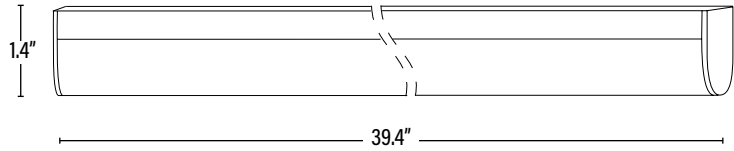

Item#: **10119**
LED UNDER COUNTER

DIMENSIONS (Inches)

Length	39.4"
Width	0.9"
Height	1.4"
Net Weight (Lbs)	--

SUPPORTING DOCUMENTS (Grey = not available at this time.)

Product Sheet	VIEW
Install Instructions	VIEW
IES Download from Web Item	VIEW
LM79	VIEW
LM80	VIEW

PACKAGING

		UPC	DIMENSIONS (LxWxH)	GROSS WEIGHT (Lbs)
Master Carton	25	10811768025528	--	--
Individual Box	1	811768025521	--	--
Country of Origin	China			
HS Tariff	9405.10.6020			

ORDERING

ITEM#	DESCRIPTION	CASE
10119	LED 39.37IN UNDER COUNTER LIGHT/14W/40K/WHT	25