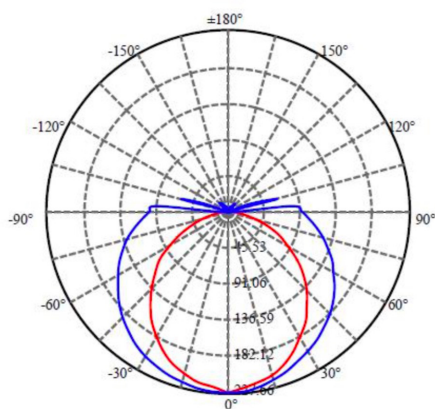

APPLICATION

Homes, school, retail, office, and hospitality.
Note: Power and Connector Cord sold separately.

LIGHT DISTRIBUTION CURVE

ELECTRICAL

Wattage	14W
Voltage	120V
Current	0.14A
Power Factor	0.9
Total Harmonic Distortion (THD)	15.9

LIGHTING PERFORMANCE

Lumens	1577
Lumens Per Watt (LPW)	111
Color Temperature (CCT)	4000K
Color Rendering (CRI)	83
R9 (Red Value)	8
R13 (Skin Tones)	82
Beam Angle	240°
Light Distribution	Type IV, Very Short
BUG Rating (Backlight, Uplight, and Glare)	B1 - U3 - G1

Item#: **10119**
LED UNDER COUNTER

DIMENSIONS (Inches)

Length	39.4"
Width	0.9"
Height	1.4"
Net Weight (Lbs)	--

SUPPORTING DOCUMENTS (Grey = not available at this time.)

Product Sheet	VIEW
Install Instructions	VIEW
IES Download from Web Item	VIEW
LM79	VIEW
LM80	VIEW

PACKAGING

		UPC	DIMENSIONS (LxWxH)	GROSS WEIGHT (Lbs)
Master Carton	25	10811768025528	--	--
Individual Box	1	811768025521	--	--
Country of Origin	China			
HS Tariff	9405.10.6020			

ORDERING

ITEM#	DESCRIPTION	CASE
10119	LED 39.37IN UNDER COUNTER LIGHT/14W/40K/WHT	25