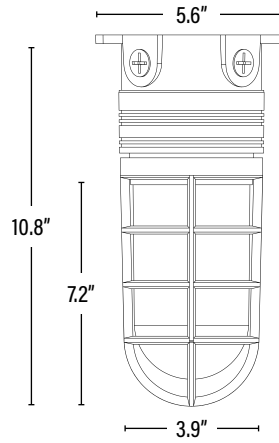

Item#: **03688**  
**LED VAPOR TIGHT JELLY JAR**

**DIMENSIONS** (Inches)

Length (MOL)	10.8"
Width/Diameter (MOD)	5.6"
Net Weight (Lbs)	--

**SUPPORTING DOCUMENTS** (Grey = not available at this time.)

Product Sheet	VIEW
Install Instructions	VIEW
IES Download from Web Item	VIEW
LM79	VIEW
LM80	VIEW

**PACKAGING**

		UPC	DIMENSIONS (LxWxH)	GROSS WEIGHT (Lbs)
Master Carton	4	10811768024859	20.1" x 11.4" x 11"	17.4
Individual Box	1	811768024852	--	4.4
Country of Origin	China			
HS Tariff	9405.10.6020			