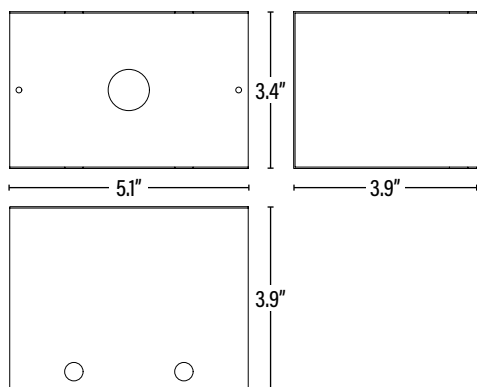

Item#: **02255**  
**LINEAR HIGH BAY PENDENT MOUNT**  
 ACCESSORY

**APPLICATION**

For use with 120-277V Linear High Bay fixtures.

**PENDENT COVER**

**PENDENT HOUSING**

**SUPPORTING DOCUMENTS** (Grey = not available at this time.)

Product Sheet	VIEW
---------------	------

**PACKAGING**

		UPC	DIMENSIONS (LxWxH)	GROSS WEIGHT (Lbs)
Master Carton	25	10811768028147	30.5" x 22.2" x 4.2"	22
Individual Item	1	811768028140	--	0.9
Country of Origin	China			
HS Tariff	9405.99.4090			

**ORDERING**

ITEM#	DESCRIPTION	CASE
02255	3.3in PENDENT MOUNT FOR STANDARD LINEAR HIGH BAY	25