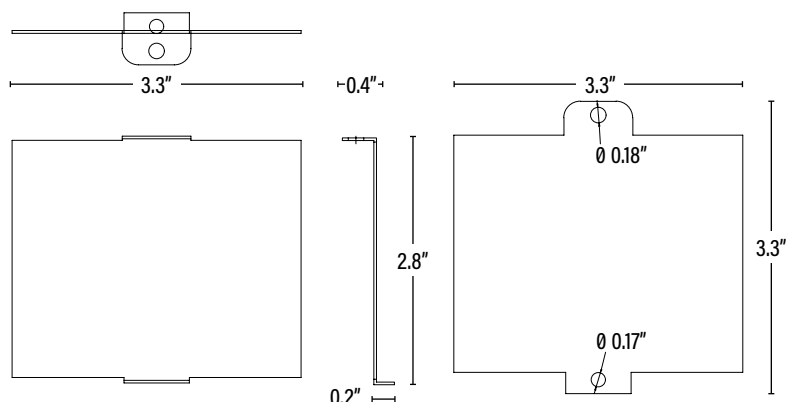

Item#: **02255**  
**LINEAR HIGH BAY PENDENT MOUNT**  
 ACCESSORY

**APPLICATION**

For use with 120-277V Linear High Bay fixtures.

**PENDENT COVER**

**PENDENT HOUSING**

**SUPPORTING DOCUMENTS** (Grey = not available at this time.)

Product Sheet	VIEW
---------------	------

**PACKAGING**

		UPC	DIMENSIONS (LxWxH)	GROSS WEIGHT (Lbs)
Master Carton	25	10811768028147	30.5" x 22.2" x 4.2"	22
Individual Item	1	811768028140	--	0.9
Country of Origin	China			
HS Tariff	9405.99.4090			

**ORDERING**

ITEM#	DESCRIPTION	CASE
02255	3.3in PENDENT MOUNT FOR STANDARD LINEAR HIGH BAY	25