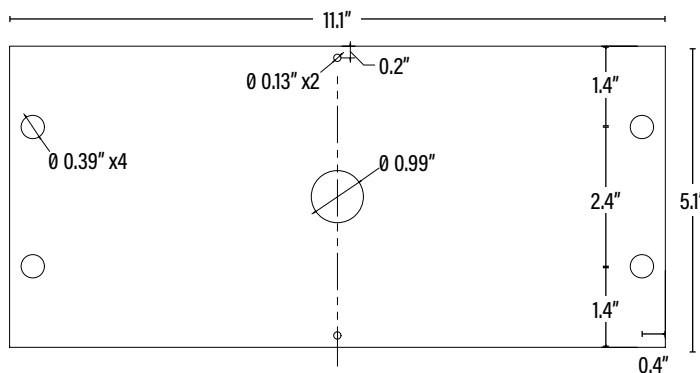

Item#: **02255**  
**LINEAR HIGH BAY PENDENT MOUNT**  
 ACCESSORY

**APPLICATION**

For use with 120-277V Linear High Bay fixtures.

**PENDENT COVER**

**PENDENT HOUSING**

**SUPPORTING DOCUMENTS** (Grey = not available at this time.)

Product Sheet	VIEW
---------------	------

**PACKAGING**

		UPC	DIMENSIONS (LxWxH)	GROSS WEIGHT (Lbs)
Master Carton	25	10811768028147	30.5" x 22.2" x 4.2"	22
Individual Item	1	811768028140	--	0.9
Country of Origin	China			
HS Tariff	9405.99.4090			

**ORDERING**

ITEM#	DESCRIPTION	CASE
02255	3.3in PENDENT MOUNT FOR STANDARD LINEAR HIGH BAY	25