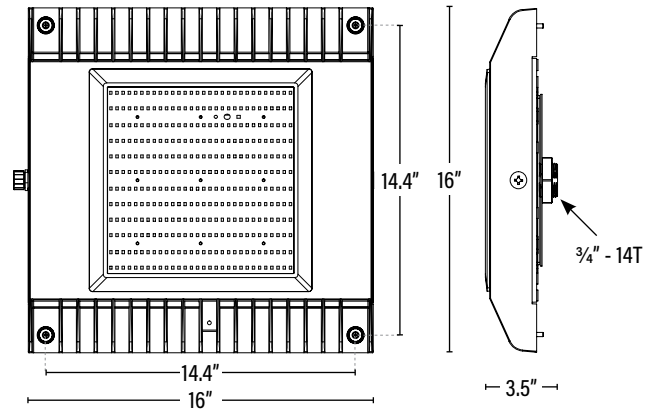

### DIMENSIONS (Inches)

Length	16"
Width	16"
Height	3.5"
Net Weight (Lbs)	--

### PACKAGING

PACKAGING	UPC	DIMENSIONS (LxWxH)	GROSS WEIGHT (Lbs)	
Master Carton	1	811768024982	17.7" x 17.3" x 4.9"	15
Country of Origin	China			
HS Tariff	9405.10.6020			