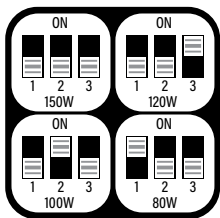

ADDITIONAL INFORMATION:

Note: To prevent water damage which may shorten the life of an exterior mounted fixture; the fixture should be properly weather sealed according to the installation instructions or between the fixture base and mounting surface. Damage due to improper installation may void the warranty.

- Default setting: 150W
- The wattage may be adjusted by the dip switches on the side of the fixture.